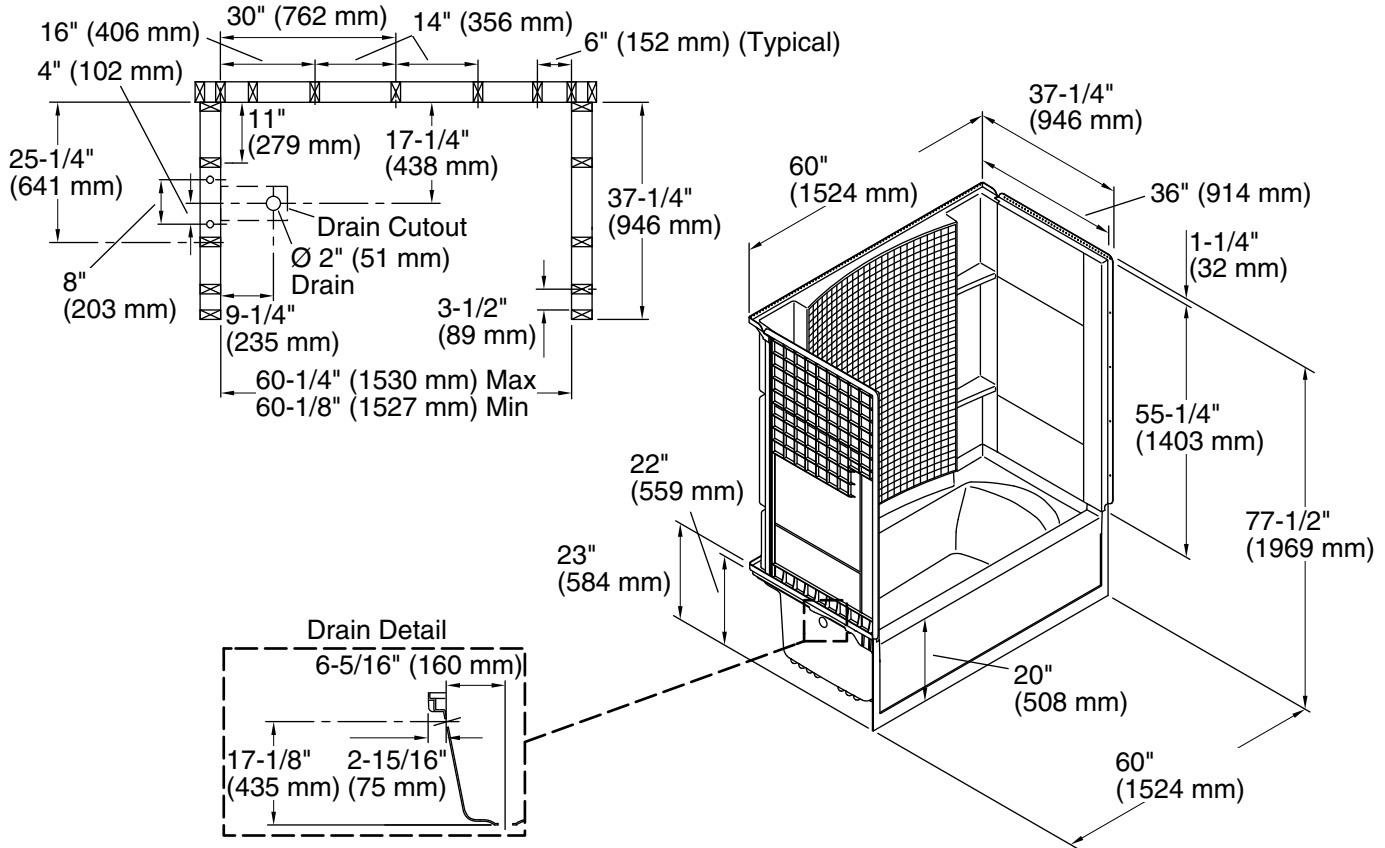

### Technical Information

All product dimensions are nominal.

Installation:	Three-wall alcove
Drain location:	Left
Basin area, bottom:	22-7/8" x 46" (581 mm x 1168 mm)
Basin area, top:	24-7/8" x 50-7/8" (632 mm x 1292 mm)
Water depth:	15-1/8" (384 mm)
Water capacity:	70 gal (265 L)
Minimum flat for door:	2-3/4" (70 mm)
Maximum door height:	55-7/8" (1419 mm)
Maximum door width:	56-3/4" (1441 mm)