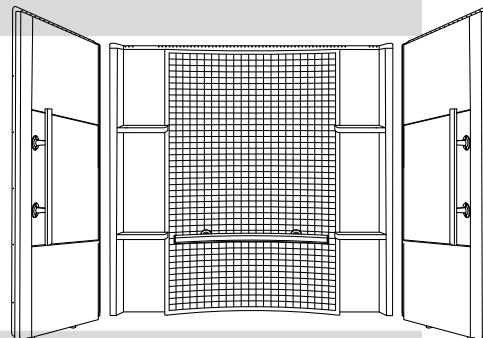

Features

- Tongue-and-groove modular design allows for easy installation during any phase of construction
- Realistic tile pattern with convenient shelves for ample storage
- Easy-to-clean, durable high-gloss finish
- Includes three Aging in Place Nickel grab bars (one 80012134 and two 80001024)
- Compatible with Accord bath 71151110 or 71151120

Material

- Compression molded from our exclusive solid Vikrell® material

Installation

- Alcove
- Caulk-free installation

Required Products/Accessories

- 71151110 60" x 32" Vikrell® bath, left drain
- or
- 71151120 60" x 32" Vikrell® bath, right drain

Recommended Products/Accessories

- 5425-57 Frameless sliding bath door
- 5425-59 Frameless sliding bath door
- 542808-59 55-1/2" H frameless sliding bath door with 5/16"-thick glass
- 71157103 32" bath/shower grab bar kit
- 1095008 Plastic Seat
- K-23723 Faucet cleaner
- K-23733 Vikrell® cleaner

Included Components

- 80012134 34" curved grab bar
- 80001024 24" straight grab bar (Qty 2)