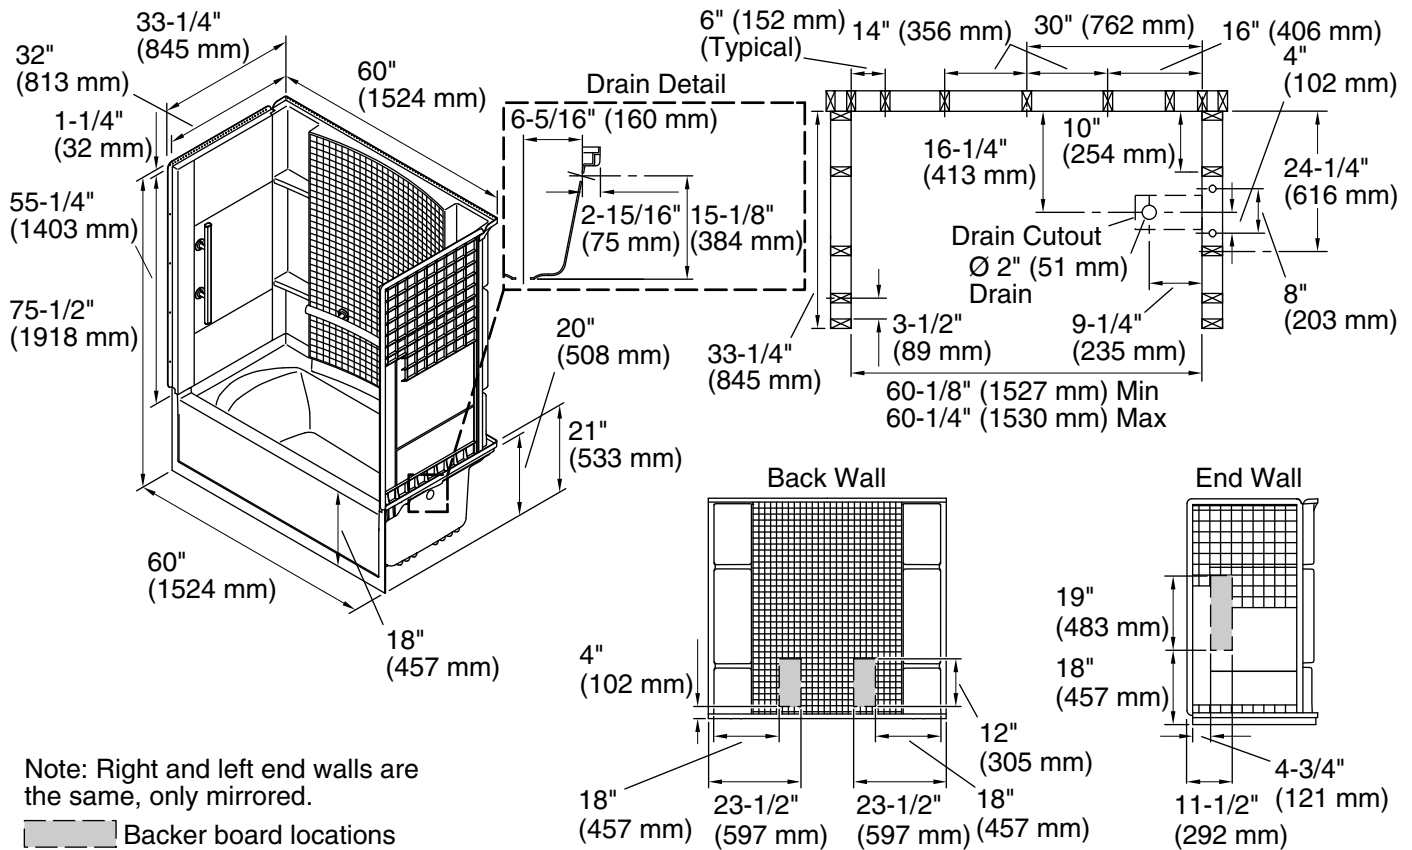

Technical Information

All product dimensions are nominal.

- Installation: Three-wall alcove
- Drain location: Left
- Basin area, bottom: 21-1/2" x 46-1/8" (546 mm x 1172 mm)
- Basin area, top: 23" x 51" (584 mm x 1295 mm)
- Water depth: 13-1/8" (333 mm)
- Water capacity: 56 gal (212 L)
- Minimum flat for door: 2-3/4" (70 mm)
- Maximum door height: 55-7/8" (1419 mm)
- Maximum door width: 56-3/4" (1441 mm)

Notes

- Install this product according to the installation instructions.
- Studs should be positioned roughly as shown.
- Double studding is recommended for pivot shower door installations.
- Bath cannot be installed without the wall surround.
- Attach grab bars at the specified backerboard locations only.