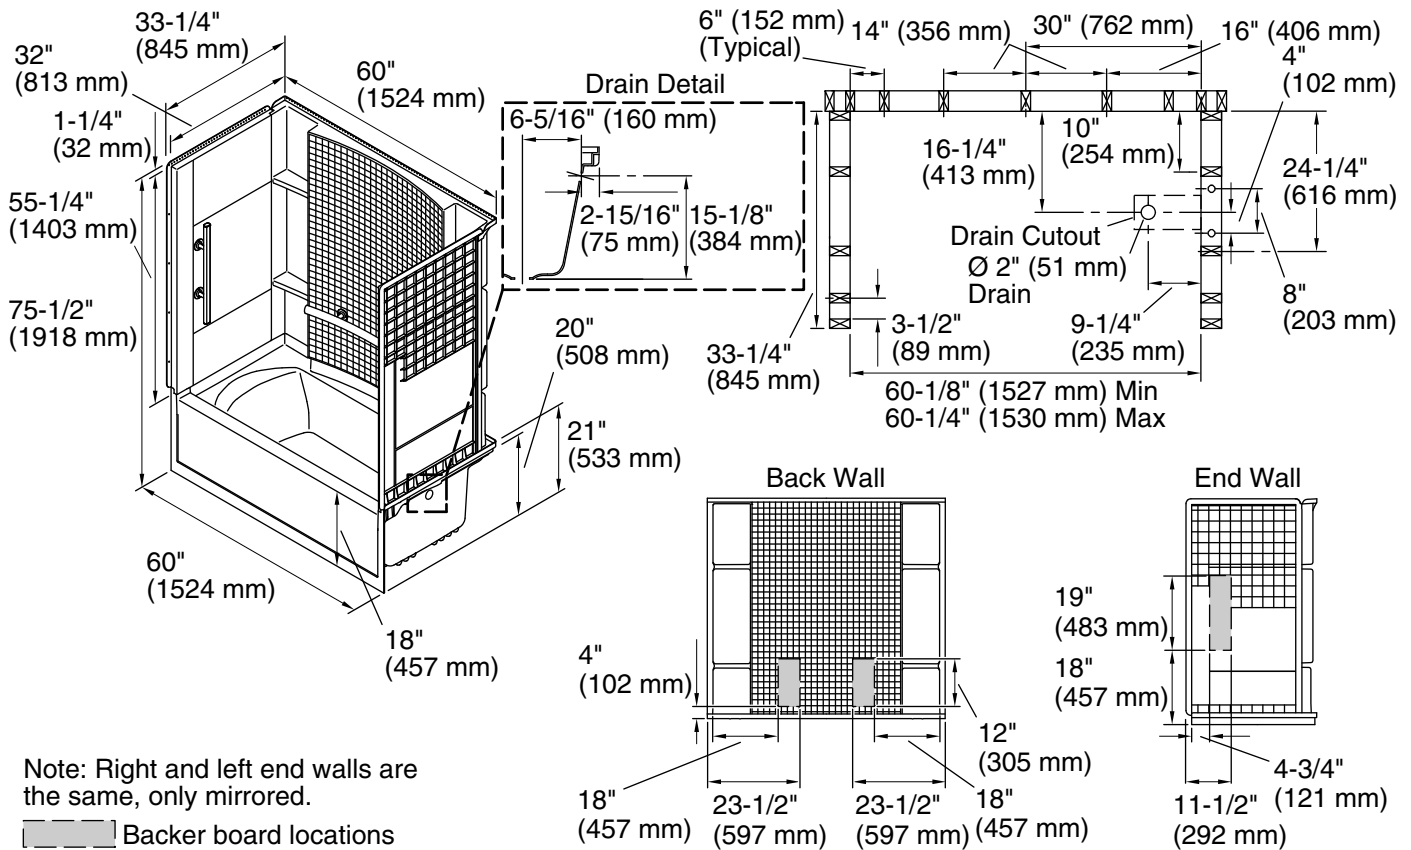

Included Components

- Product consists of:
- 71151120 60" bath
 - 71154103-N 60" wall set with Aging in Place grab bars

Codes/Standards

- CSA B45.5/IAPMO Z124
- ASTM E162
- ASTM E662
- HUD, UM Bulletin 73

Color	Code	Description
	0	White
	96	KOHLER Biscuit

60" bath/shower with Aging in Place grab bars 71150123-N

Technical Information

All product dimensions are nominal.

Installation:	Three-wall alcove
Drain location:	Left
Basin area, bottom:	21-1/2" x 46-1/8" (546 mm x 1172 mm)
Basin area, top:	23" x 51" (584 mm x 1295 mm)
Water depth:	13-1/8" (333 mm)
Water capacity:	56 gal (212 L)
Minimum flat for door:	2-3/4" (70 mm)
Maximum door height:	55-7/8" (1419 mm)
Maximum door width:	56-3/4" (1441 mm)