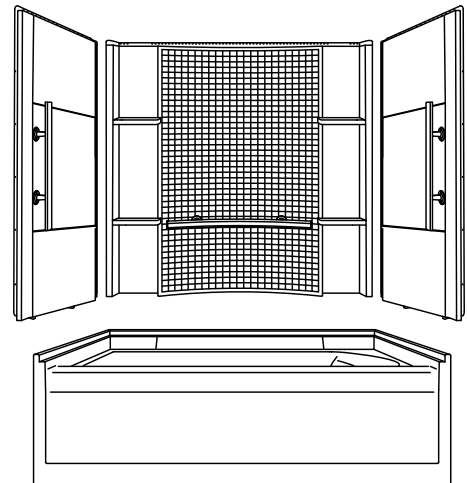

Features

- Tongue-and-groove modular design allows for easy installation during any phase of construction.
- Integral apron.
- Realistic tile pattern with convenient shelves for ample storage.
- Easy to clean, durable high-gloss finish.
- Includes three Aging in Place Nickel grab bars (one 80012134 and two 80001024).

Material

- Compression molded from our exclusive solid Vikrell® material.

Installation

- Alcove.
- Caulk-free installation.
- Right drain.

Recommended Products/Accessories

- 5425-57 Frameless sliding bath door
- 5425-59 Frameless sliding bath door
- 5427-59 Frameless sliding bath door
- 542808-59 Frameless sliding bath door
- 71157103 32" bath/shower grab bar kit
- 1095008 Plastic Seat
- K-23726 Drain treatment
- K-23723 Faucet cleaner
- K-23733 Vikrell® cleaner

Included Components

- Product consists of:
- 71151120 60" bath
 - 71154103-N 60" wall set with Aging in Place grab bars

Codes/Standards

- CSA B45.5/IAPMO Z124
- ASTM E162
- ASTM E662
- HUD, UM Bulletin 73

Color	Code	Description
	0	White
	96	KOHLER Biscuit

60" bath/shower with Aging in Place grab bars 71150123-N

Technical Information

All product dimensions are nominal.

Installation:	Three-wall alcove
Drain location:	Left
Basin area, bottom:	21-1/2" x 46-1/8" (546 mm x 1172 mm)
Basin area, top:	23" x 51" (584 mm x 1295 mm)
Water depth:	13-1/8" (333 mm)
Water capacity:	56 gal (212 L)
Minimum flat for door:	2-3/4" (70 mm)
Maximum door height:	55-7/8" (1419 mm)
Maximum door width:	56-3/4" (1441 mm)