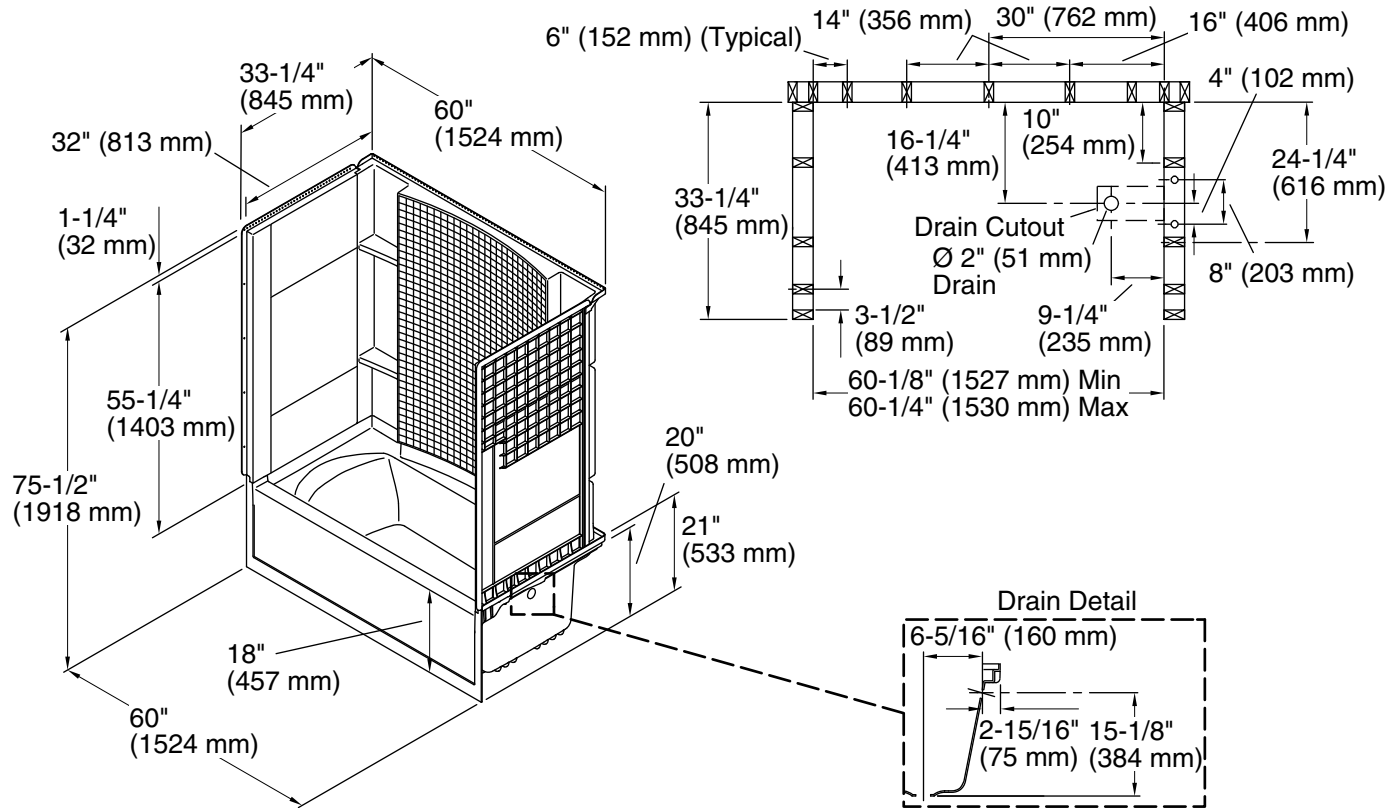

Accord®

60" Bath/shower with right-hand drain
71150120

Features

- 18" apron.
- Pivot snap-together modular design.
- Tile look.
- Molded-in shelves.

Material

- Made from solid Vikrell® material for strength, durability, and lasting beauty.

For the most current Specification Sheet, go to www.sterlingplumbing.com.

8-22-2020 13:01 - US

Technical Information

All product dimensions are nominal.

Installation:	Three-wall alcove
Drain location:	Right
Basin area, bottom:	21-1/2" x 46-1/8" (546 mm x 1172 mm)
Basin area, top:	23" x 51" (584 mm x 1295 mm)
Water depth:	13-1/8" (333 mm)
Water capacity:	56 gal (212 L)
Minimum flat for door:	2-3/4" (70 mm)
Maximum door height:	55-7/8" (1419 mm)
Maximum door width:	56-3/4" (1441 mm)