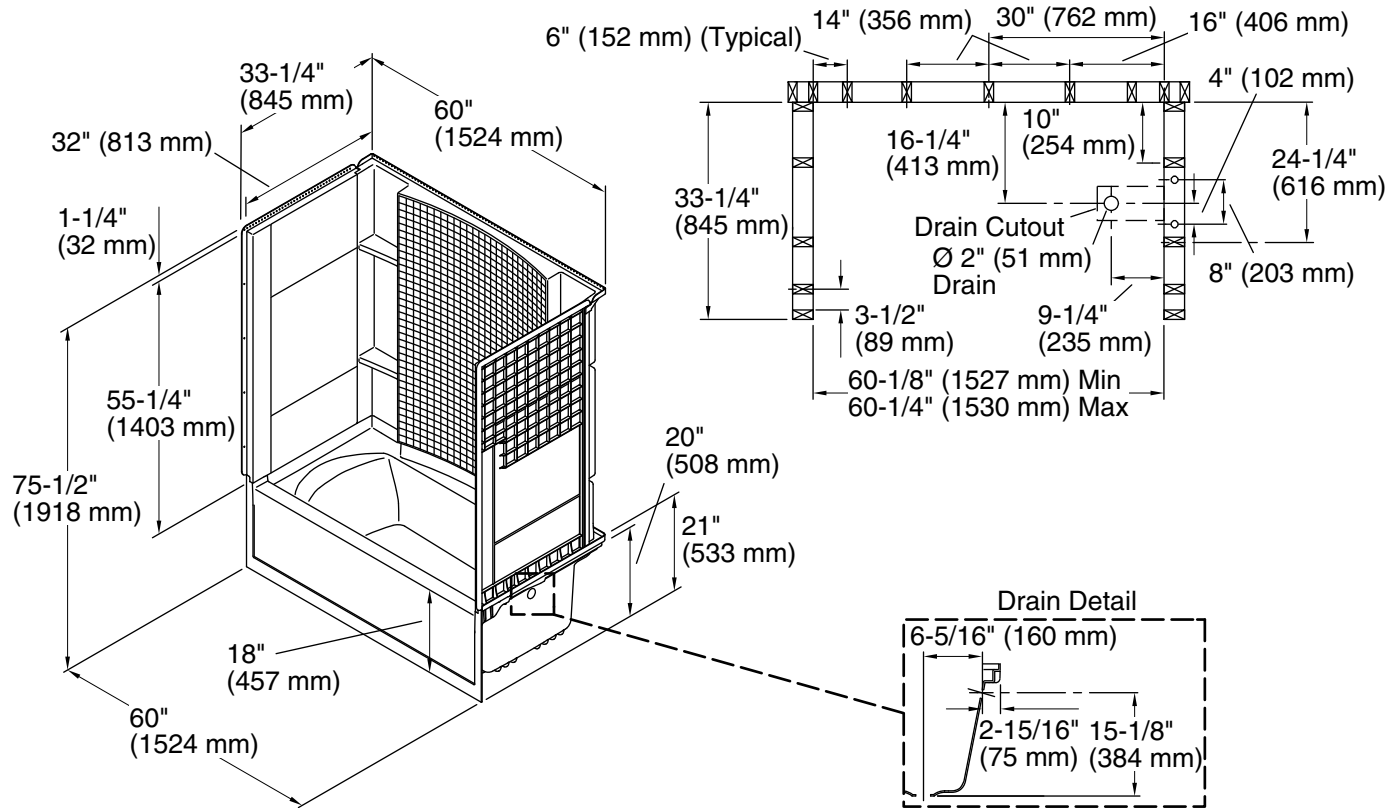

Accord®

60" Bath/shower with right-hand drain
71150120

Features

- 18" apron.
- Pivot snap-together modular design.
- Tile look.
- Molded-in shelves.

Material

- Made from solid Vikrell® material for strength, durability, and lasting beauty.

For the most current Specification Sheet, go to www.sterlingplumbing.com.

5-6-2020 10:19 - US

Technical Information

All product dimensions are nominal.

Installation:	Three-wall alcove
Drain location:	Right
Basin area, bottom:	21-1/2" x 46-1/8" (546 mm x 1172 mm)
Basin area, top:	23" x 51" (584 mm x 1295 mm)
Water depth:	13-1/8" (333 mm)
Water capacity:	56 gal (212 L)
Minimum flat for door:	2-3/4" (70 mm)
Maximum door height:	55-7/8" (1419 mm)
Maximum door width:	56-3/4" (1441 mm)