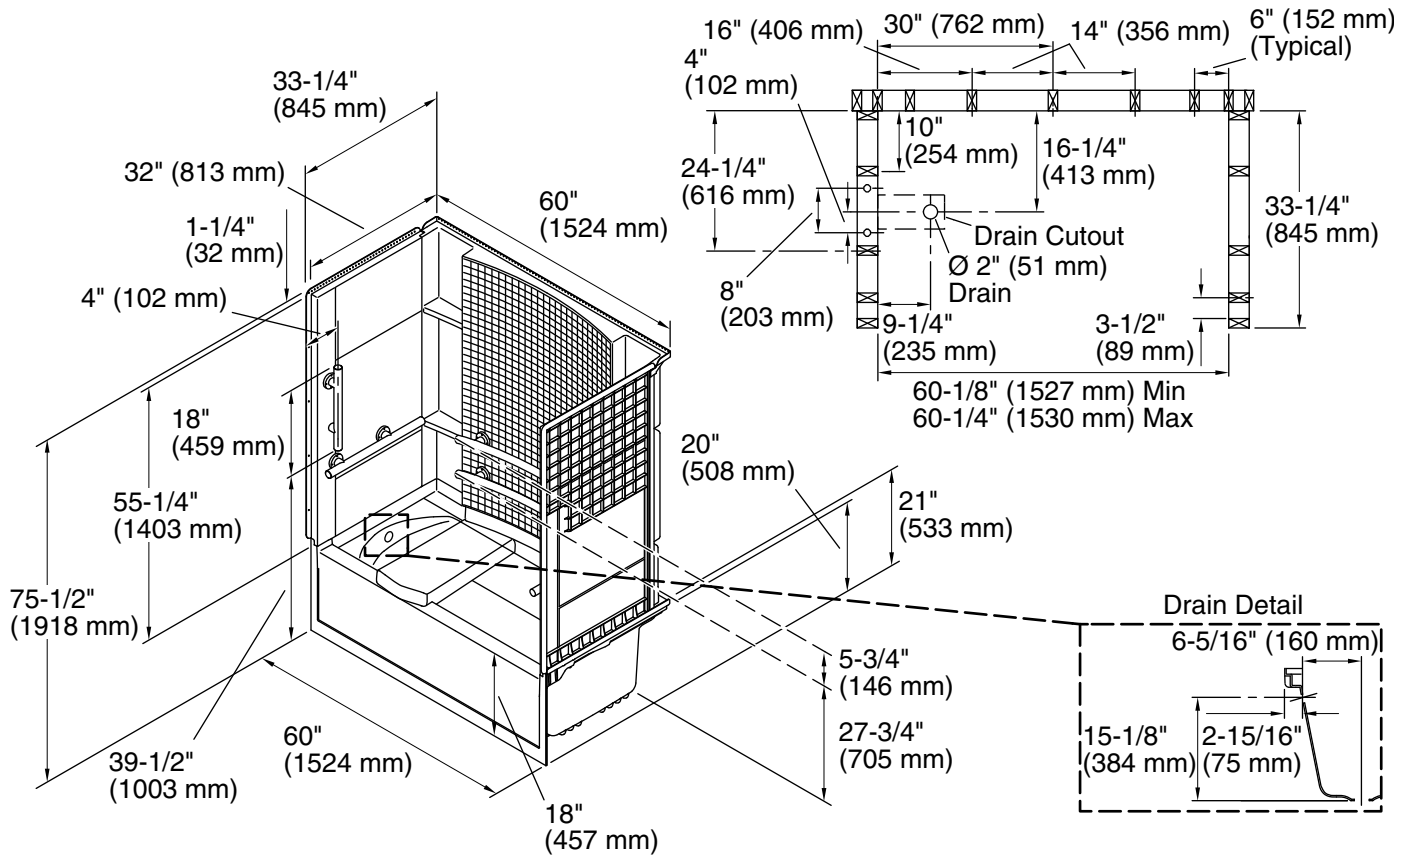

60" x 32" Vikrell® bath/shower with seat and grab bars,
left drain
71150115

Accord®

Features

- 18" apron
- Pivot snap-together modular design
- Tile look
- Corner shelves
- Stainless steel grab bars
- Bath seat on right

Included Components

- 71151114 60" x 32" Vikrell® bath with seat, left drain
- 71154113 60" x 32" Vikrell® bath/shower wall set with grab bars

ADA

Codes/Standards

- CSA B45.5/IAPMO Z124
- ASTM E162
- ASTM E662
- ADA
- ICC/ANSI A117.1
- HUD, UM Bulletin 73
- IAPMO Certification

3-22-2024 23:10 - US

Technical Information

All product dimensions are nominal.

- Drain location: Left
- Basin area, bottom: 21-1/2" x 46-1/8" (546 mm x 1172 mm)
- Basin area, top: 23" x 51" (584 mm x 1295 mm)
- Water depth: 13-1/8" (333 mm)
- Water capacity: 56 gal (212 L)
- Maximum door height: 55-7/8" (1419 mm)
- Maximum door width: 56-3/4" (1441 mm)