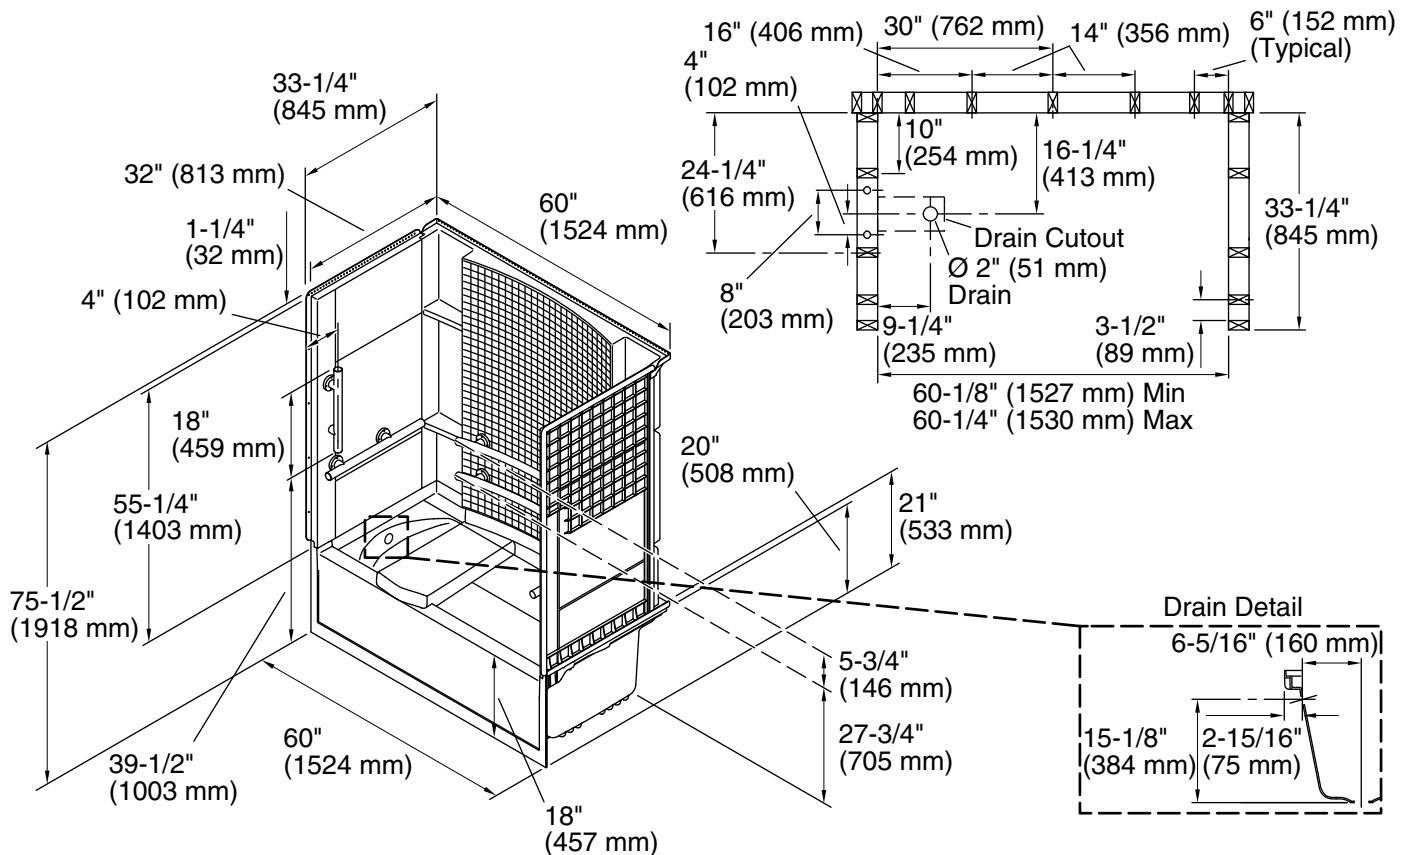

Accord®

60" bath/shower with grab bars
71150115

Features

- 18" apron.
- Pivot snap-together modular design.
- Tile look.
- Corner shelves.
- Stainless steel grab bars.
- Bath seat on right.

Material

- Made from solid Vikrell® material for strength, durability, and lasting beauty.

- 71151114 60" ADA seated bath
- 71154113 60" x 32" ADA bath/shower wall set with grab bars

ADA

Codes/Standards

- CSA B45.5/IAPMO Z124
- ASTM E162
- ASTM E662
- ADA
- ICC/ANSI A117.1
- HUD, UM Bulletin 73

For the most current Specification Sheet, go to www.sterlingplumbing.com.

5-6-2020 10:19 - US

Technical Information

All product dimensions are nominal.

| | |
|----------------------|--------------------------------------|
| Installation: | Three-wall alcove |
| Drain location: | Left |
| Basin area, bottom: | 21-1/2" x 46-1/8" (546 mm x 1172 mm) |
| Basin area, top: | 23" x 51" (584 mm x 1295 mm) |
| Water depth: | 13-1/8" (333 mm) |
| Water capacity: | 56 gal (212 L) |
| Maximum door height: | 55-7/8" (1419 mm) |
| Maximum door width: | 56-3/4" (1441 mm) |