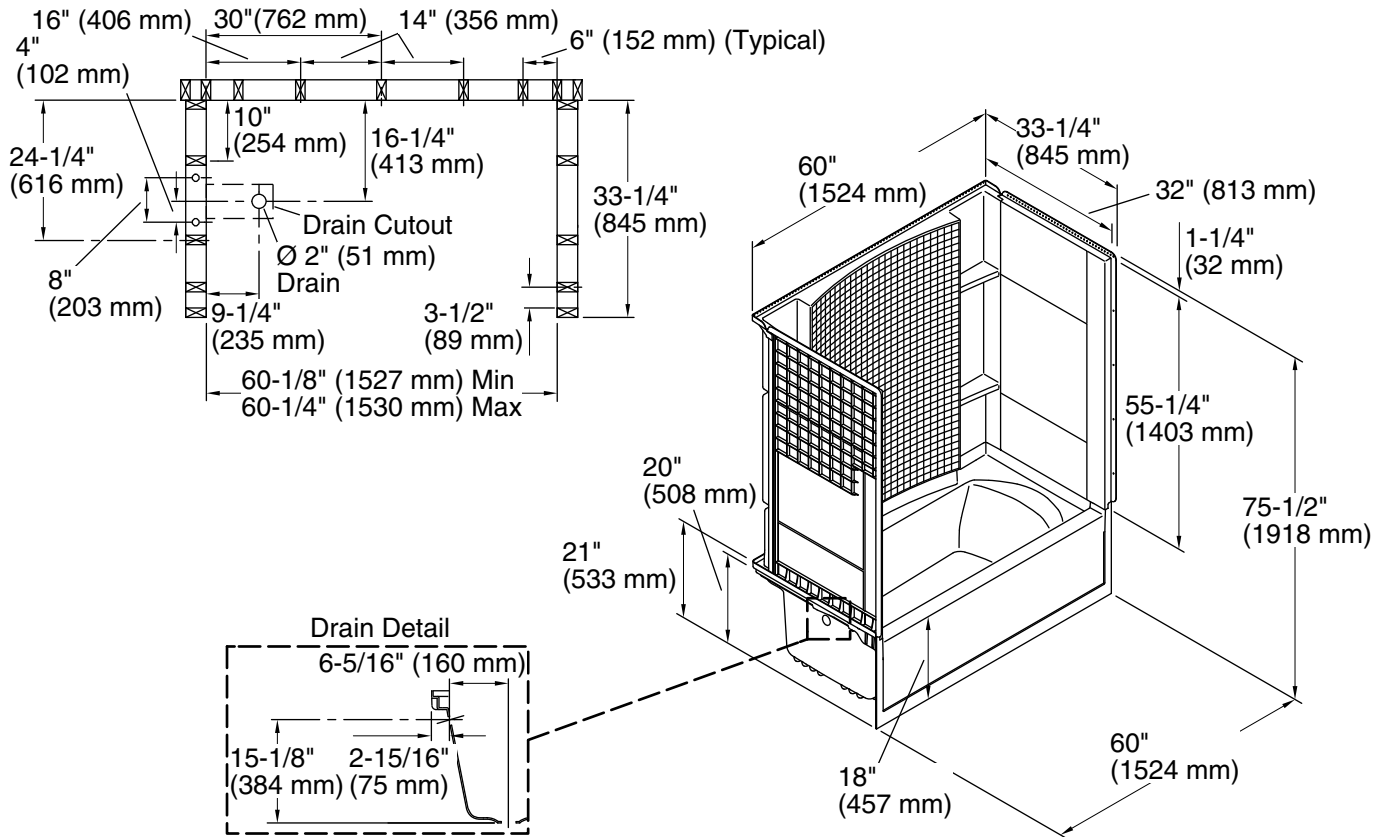

STERLING®

A KOHLER COMPANY

Accord®
60" bath/shower
71150110

Technical Information

All product dimensions are nominal.

Installation:	Three-wall alcove
Drain location:	Left
Basin area, bottom:	21-1/2" x 46-1/8" (546 mm x 1172 mm)
Basin area, top:	23" x 51" (584 mm x 1295 mm)
Water depth:	13-1/8" (333 mm)
Water capacity:	56 gal (212 L)
Minimum flat for door:	2-3/4" (70 mm)
Maximum door height:	55-7/8" (1419 mm)
Maximum door width:	56-3/4" (1441 mm)

Notes

- Install this product according to the installation instructions.
- Studs should be positioned roughly as shown.
- Double studding is recommended for pivot shower door installations.
- Bath cannot be installed without the wall surround.

1-800-STERLING (1-800-783-7546)

Kohler Co. reserves the right to make revisions without notice to product specifications.

For the most current Specification Sheet, go to www.sterlingplumbing.com.

5-6-2020 10:19 - US