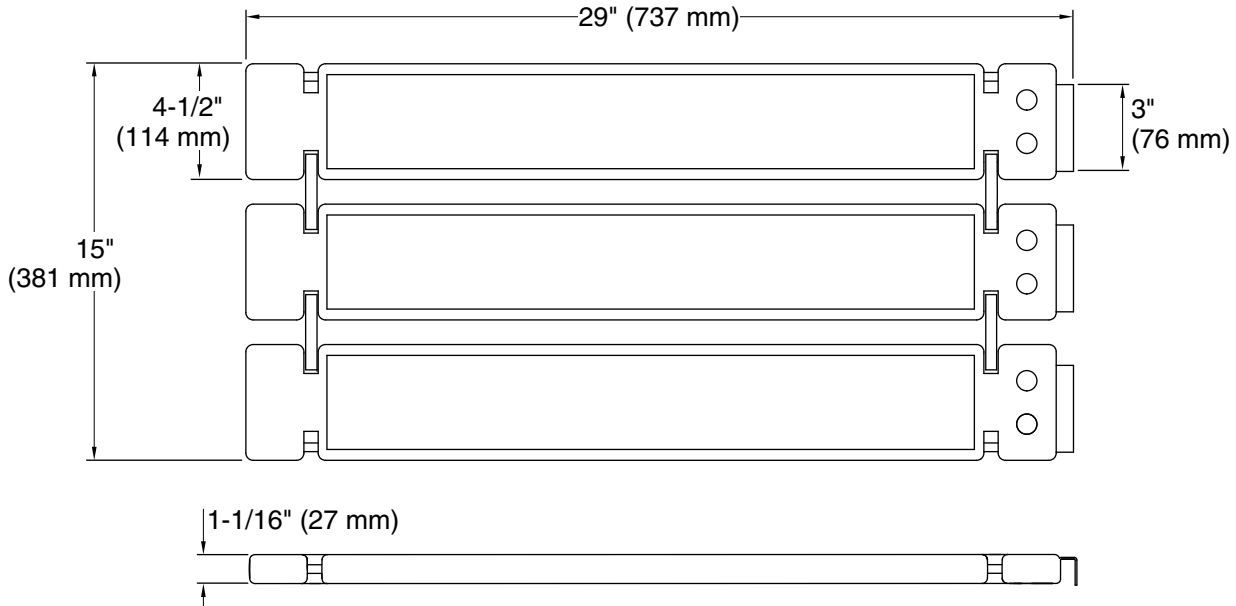

Accord®
30" bath seat kit
71147104

Features

- Polyethylene.
- Includes stainless steel brackets .

Codes/Standards

None Applicable

STERLING® Warranty - Grab Bars

See website for detailed warranty information.

Technical Information

All product dimensions are nominal.