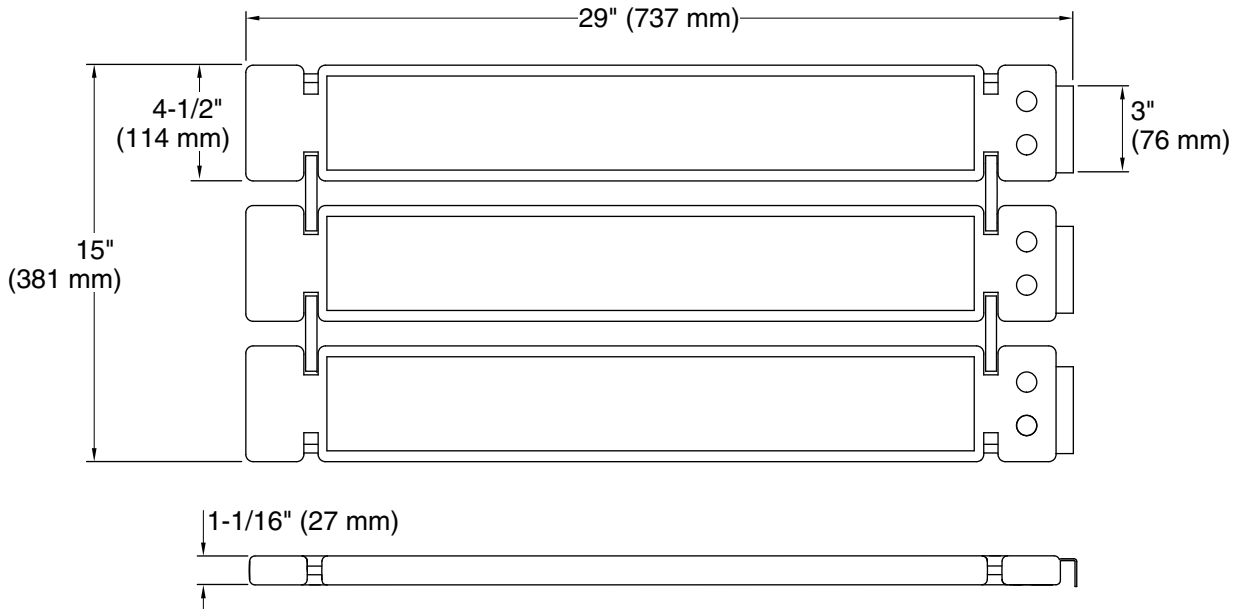

Accord®
30" bath seat kit
71147104

Features

- Polyethylene.
- Includes stainless steel brackets .

Codes/Standards

None Applicable

STERLING® Warranty - Grab Bars

See website for detailed warranty information.

Technical Information

All product dimensions are nominal.