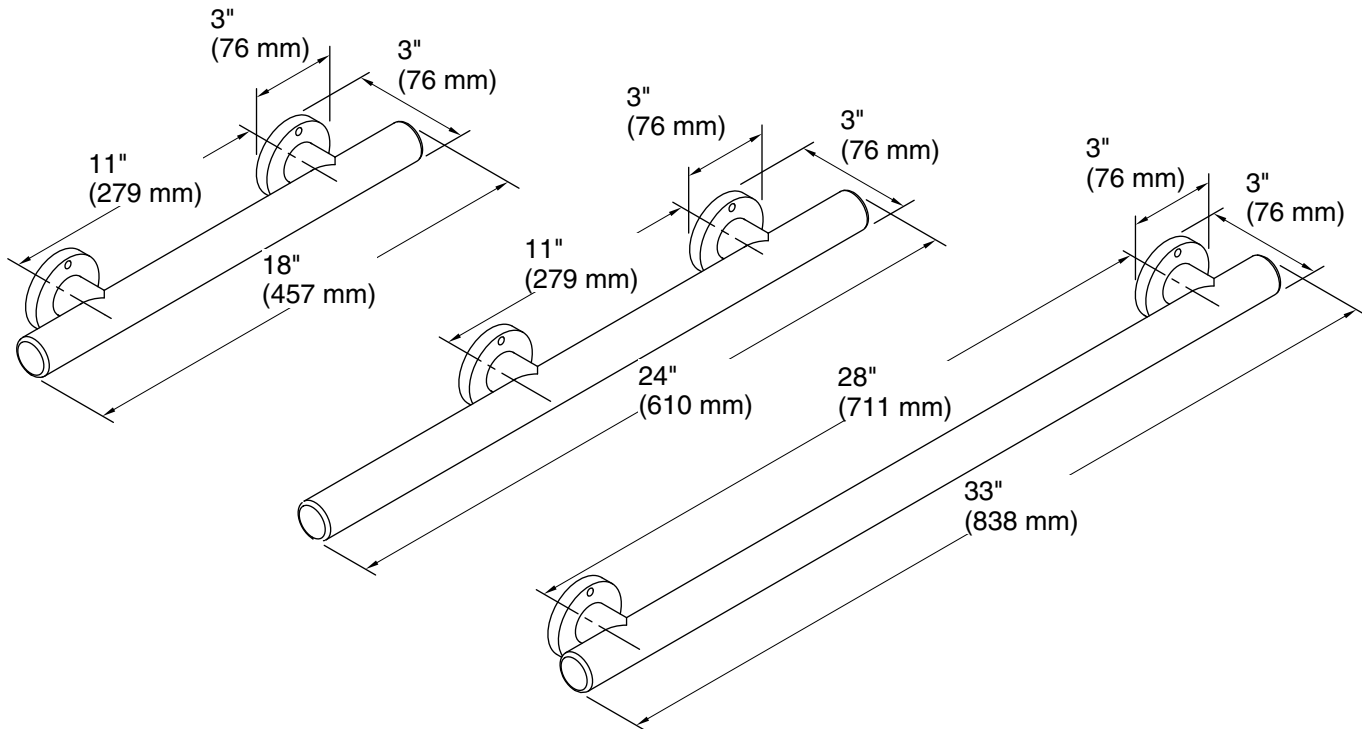

Accord®

30" tile bath/shower w/ADA-adaptable grab bar kit
71147103

Features

- Includes five stainless steel bars.
- Kit contains 5 stainless steel grab bars.

Recommended Products/Accessories

500C-59 Framed sliding bath door
690B-59 Framed sliding bath door
5425-57 Frameless sliding bath door
5425-59 Frameless sliding bath door
5905-59 Framed sliding bath door
5906-59 Framed sliding bath door
5907-59 Framed sliding bath door
542808-59 Frameless sliding bath door
572005-59 Framed sliding shower door
581005-59 Frameless sliding bath door
80001012 12" straight grab bar
80001018 18" straight grab bar
80001024 24" straight grab bar
80011032 32" straight grab bar
80001036 36" straight grab bar
VA-80172 30" x 35" window trim kit
71147103 30" tile bath/shower w/ADA-adaptable grab bar kit
71147104 30" bath seat kit
K-23729 Stainless steel cleaner

For the most current Specification Sheet, go to www.sterlingplumbing.com.

3-22-2020 07:48 - US/CA

Technical Information

All product dimensions are nominal.

Material: Stainless Steel

Notes

Grab bars must be properly installed to adequately support the weight of the user.