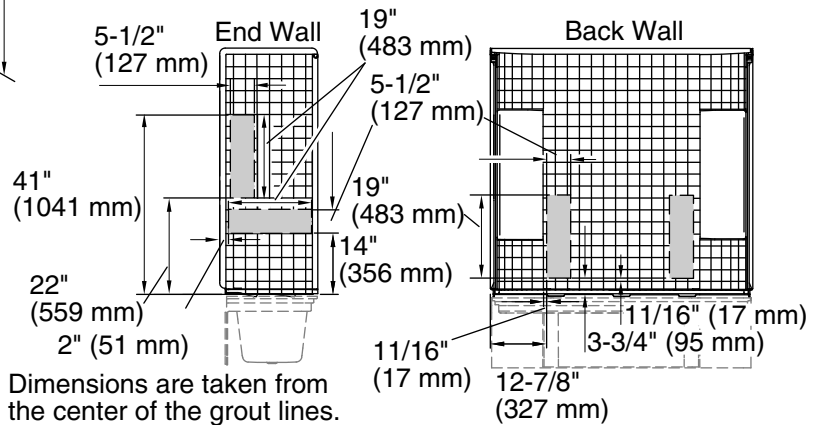

Note: Right end wall is the same as left end wall, only mirrored.  
Backer board locations

**Technical Information**

All product dimensions are nominal.  
Maximum door height: 56-1/2" (1435 mm)  
Maximum door width: 56-3/4" (1441 mm)