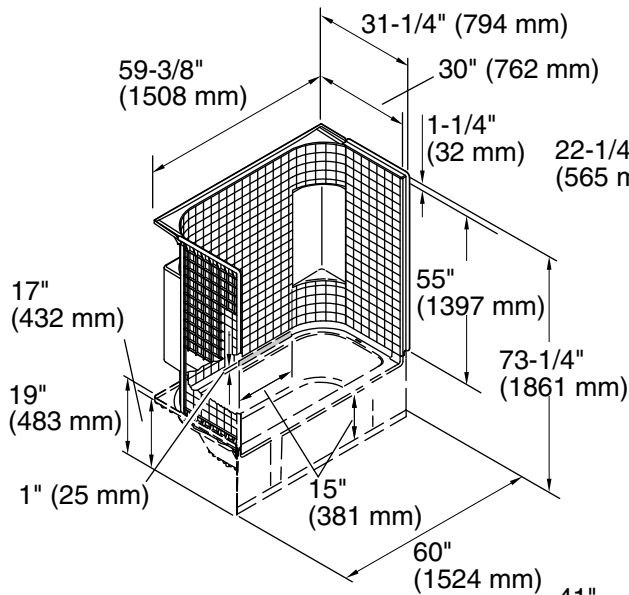

Note: Right end wall is the same as left end wall, only mirrored.  
Backer board locations

**Technical Information**

All product dimensions are nominal.  
Maximum door height: 56-1/2" (1435 mm)  
Maximum door width: 56-3/4" (1441 mm)