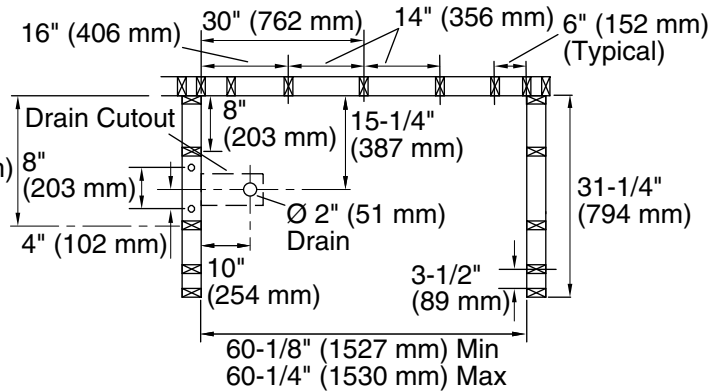

Note: Right end wall is the same as left end wall, only mirrored.  
Backer board locations

**Technical Information**

All product dimensions are nominal.  
Maximum door height: 56-1/2" (1435 mm)  
Maximum door width: 56-3/4" (1441 mm)