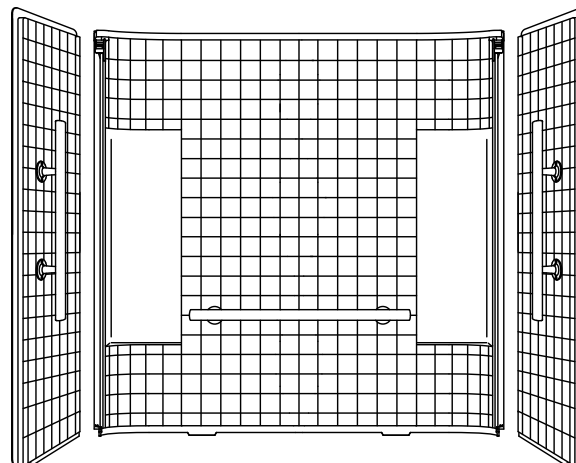

Accord®

60" wall set with Aging in Place grab bars
71144103-N

Features

- Tongue-and-groove modular design allows for easy installation during any phase of construction.
- Realistic tile pattern with convenient shelves for ample storage.
- Easy to clean, durable high-gloss finish.
- Includes three Aging in Place Nickel grab bars (one 80011032 and two 80001024).
- Compatible with Accord bath 71141110 or 71141120.

Material

- Compression molded from our exclusive solid Vikrell® material.

Installation

- Alcove.
- Caulk-free installation.

Required Products/Accessories

71141110 60" x 30" bath with left drain

or

71141120 60" Bath with right-hand drain

Recommended Products/Accessories

500C-59 Framed sliding bath door
690B-59 Framed sliding bath door
5425-57 Frameless sliding bath door
5425-59 Frameless sliding bath door
5905-59 Framed sliding bath door
5906-59 Framed sliding bath door
5907-59 Framed sliding bath door
542808-59 Frameless sliding bath door
572005-59 Framed sliding shower door
581005-59 Frameless sliding bath door
VA-80172 30" x 35" window trim kit
71147103 30" tile bath/shower w/ADA-adaptable grab bar kit
71147104 30" bath seat kit
K-23723 Faucet cleaner

Included Components

Product consists of:

80011032 32" straight grab bar
80001024 24" straight grab bar (Qty 2)

Codes/Standards

CSA B45.5/IAPMO Z124
ASTM E162
ASTM E662

Warranty – Bathing Fixtures (and) Kitchen and Utility Sinks Made of Solid Vikrell® Material