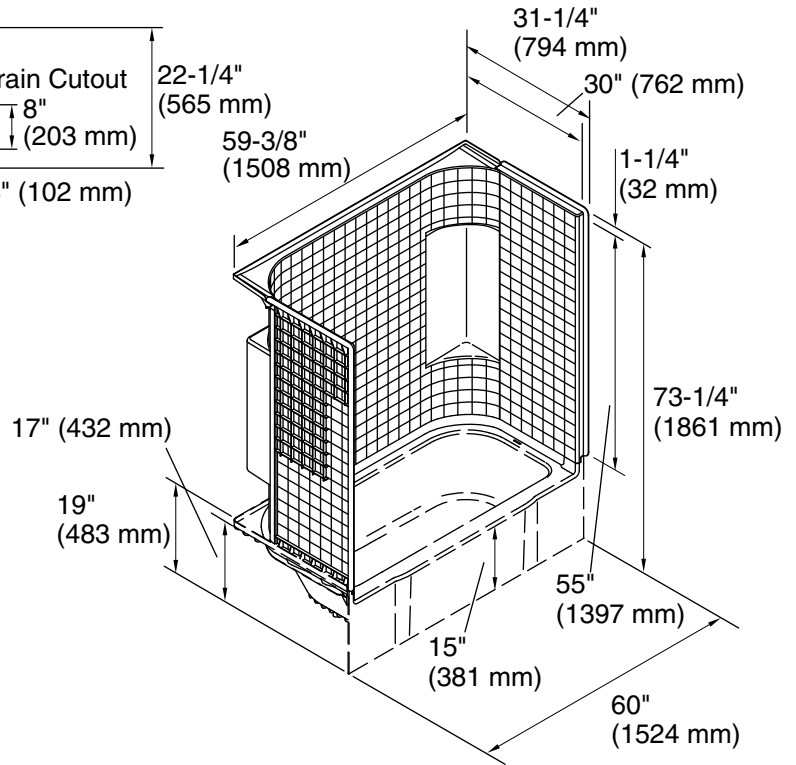

Accord® Tile

60" x 30" Vikrell® bath/shower wall set
71144100

Features

- Pivot snap-together modular design
- Tile look
- Four corner shelves
- Must be installed with Accord bath or whirlpool (71141110, 71141120, 71141112, 71141122, 76141110 or 76141120)

	0	White
---	---	-------

Technical Information

All product dimensions are nominal.

Maximum door height: 56-1/2" (1435 mm)

Maximum door width: 56-3/4" (1441 mm)

Notes

Install this product according to the installation instructions.