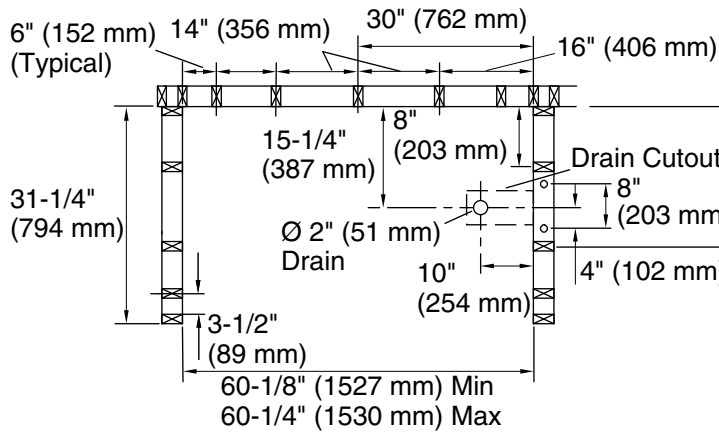

	0	White
---	---	-------

Technical Information

All product dimensions are nominal.

Maximum door height: 56-1/2" (1435 mm)

Maximum door width: 56-3/4" (1441 mm)

Notes

Install this product according to the installation instructions.