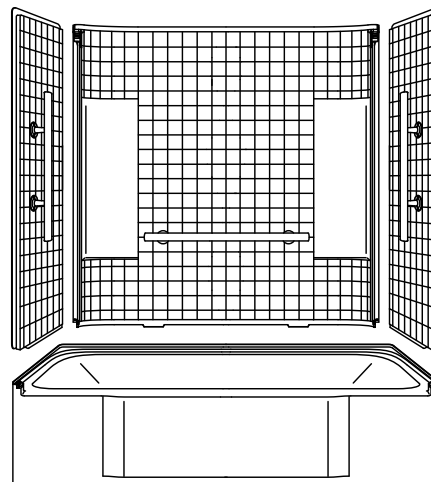

**Material**

- Compression molded from our exclusive solid Vikrell® material.

**Installation**

- Alcove.
- Caulk-free installation.
- Right drain.

**Recommended Products/Accessories**

- 500C-59 Framed sliding bath door
- 690B-59 Framed sliding bath door
- 5425-57 Frameless sliding bath door
- 5425-59 Frameless sliding bath door
- 5905-59 Framed sliding bath door
- 5906-59 Framed sliding bath door
- 5907-59 Framed sliding bath door
- 542808-59 Frameless sliding bath door
- 572005-59 Framed sliding shower door
- 581005-59 Frameless sliding bath door
- 80001012 12" straight grab bar
- 80001018 18" straight grab bar
- 80001036 36" straight grab bar
- VA-80172 30" x 35" window trim kit
- 71147103 30" tile bath/shower w/ADA-adaptable grab bar kit
- 71147104 30" bath seat kit
- K-23726 Drain treatment
- K-23723 Faucet cleaner
- K-23733 Vikrell® cleaner

**Included Components**

- Product consists of:
- 71144103-N 60" wall set with Aging in Place grab bars
  - 71141120 60" Bath with right-hand drain
  - 80011032 32" straight grab bar
  - 80001024 24" straight grab bar (Qty 2)