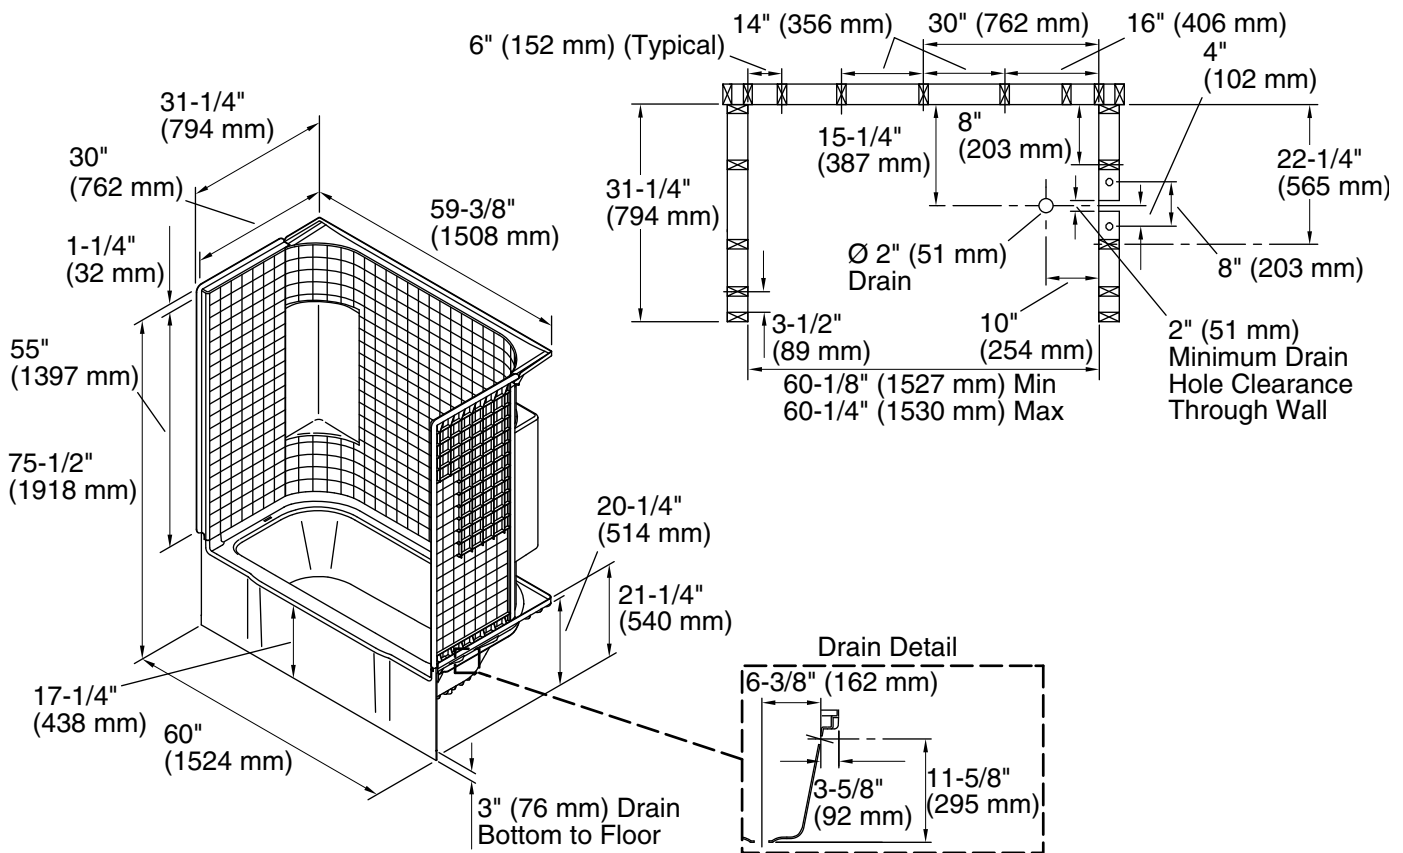

### Features

- 17-1/4 (438 mm) apron
- Pivot snap-together modular design
- Smooth, high-gloss walls
- Corner shelves
- 3" (76 mm) drain-to-floor clearance for above-floor drain installation

### Included Components

- 71144100 60" x 30" Vikrell® bath/shower wall set
- 71141122 60" x 30" Vikrell® bath, right above-floor drain

#### Color Code Description

	0	White
---	---	-------

**Technical Information**

All product dimensions are nominal.

Drain location:	Right
Basin area, bottom:	46-1/4" x 20-1/2" (1175 mm x 521 mm)
Basin area, top:	52-1/4" x 22-1/2" (1327 mm x 572 mm)
Water depth:	11" (279 mm)
Water capacity:	34 gal (128.7 L)
Maximum door height:	56-1/2" (1435 mm)
Maximum door width:	56-3/4" (1441 mm)

**Notes**

Install this product according to the installation instructions.

Product is designed to be used with a single-handle mixer valve with an escutcheon cover not to exceed 7-3/4" (197 mm) in width.