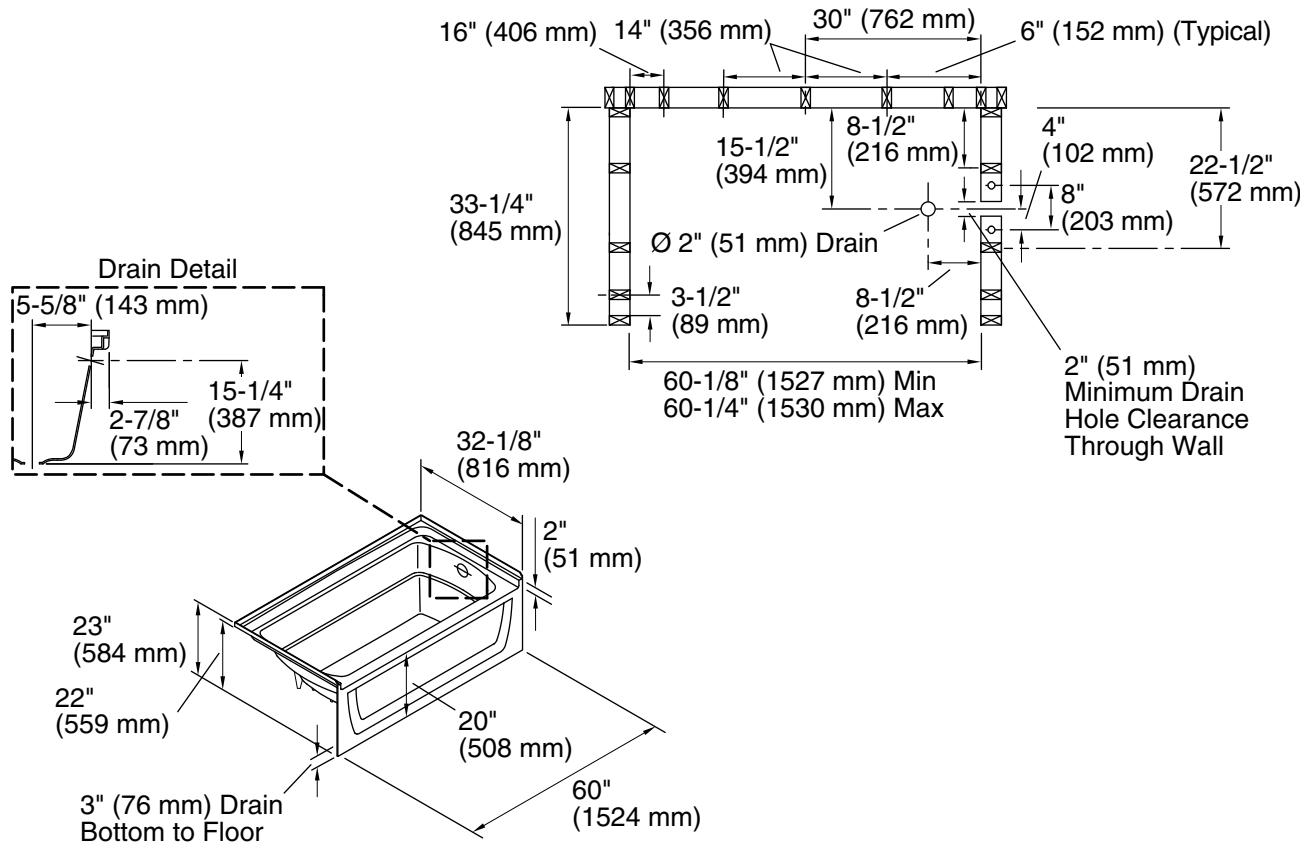

Ensemble™

60" x 32" AFD bath
71121122

Features

- 20" apron.
- Compatible with tile.
- 3" (76 mm) drain-to-floor clearance for above-floor drain installation.

Material

- Made from solid Vikrell® material for strength, durability, and lasting beauty.

Technical Information

All product dimensions are nominal.

Installation:	Three-wall alcove
Drain location:	Right
Basin area, bottom:	42" x 20" (1067 mm x 508 mm)
Basin area, top:	54" x 26" (1372 mm x 660 mm)
Water depth:	13" (330 mm)
Water capacity:	51 gal (193.1 L)
Minimum flat for door:	3" (76 mm)
Maximum door width:	57-11/16" (1465 mm)