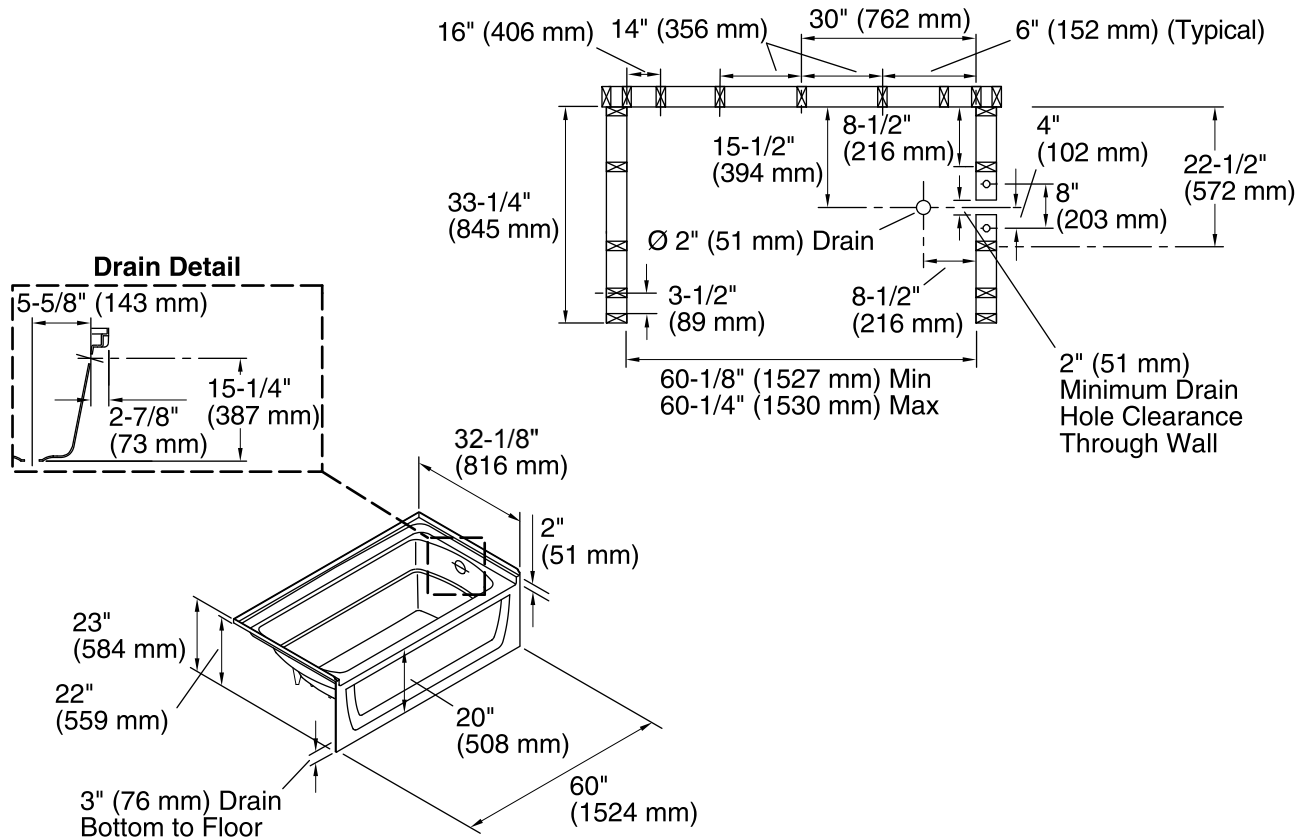

### Features

- Alcove installation
- 20" apron
- Vikrell material
- Right-hand drain
- Compatible with tile
- 3" drain-to-floor clearance for above-floor drain installation

For the most current Specification Sheet, go to [www.sterlingplumbing.com](http://www.sterlingplumbing.com).

9-13-2019 05:35 - US

**Technical Information**

All product dimensions are nominal.

- Installation: Three-wall alcove
- Drain location: Right
- Basin area, bottom: 42" x 20" (1067 mm x 508 mm)
- Basin area, top: 54" x 26" (1372 mm x 660 mm)
- Water depth: 13" (330 mm)
- Water capacity: 51 gal (193.1 L)
- Minimum flat for door: 3" (76 mm)
- Maximum door width: 57-11/16" (1465 mm)