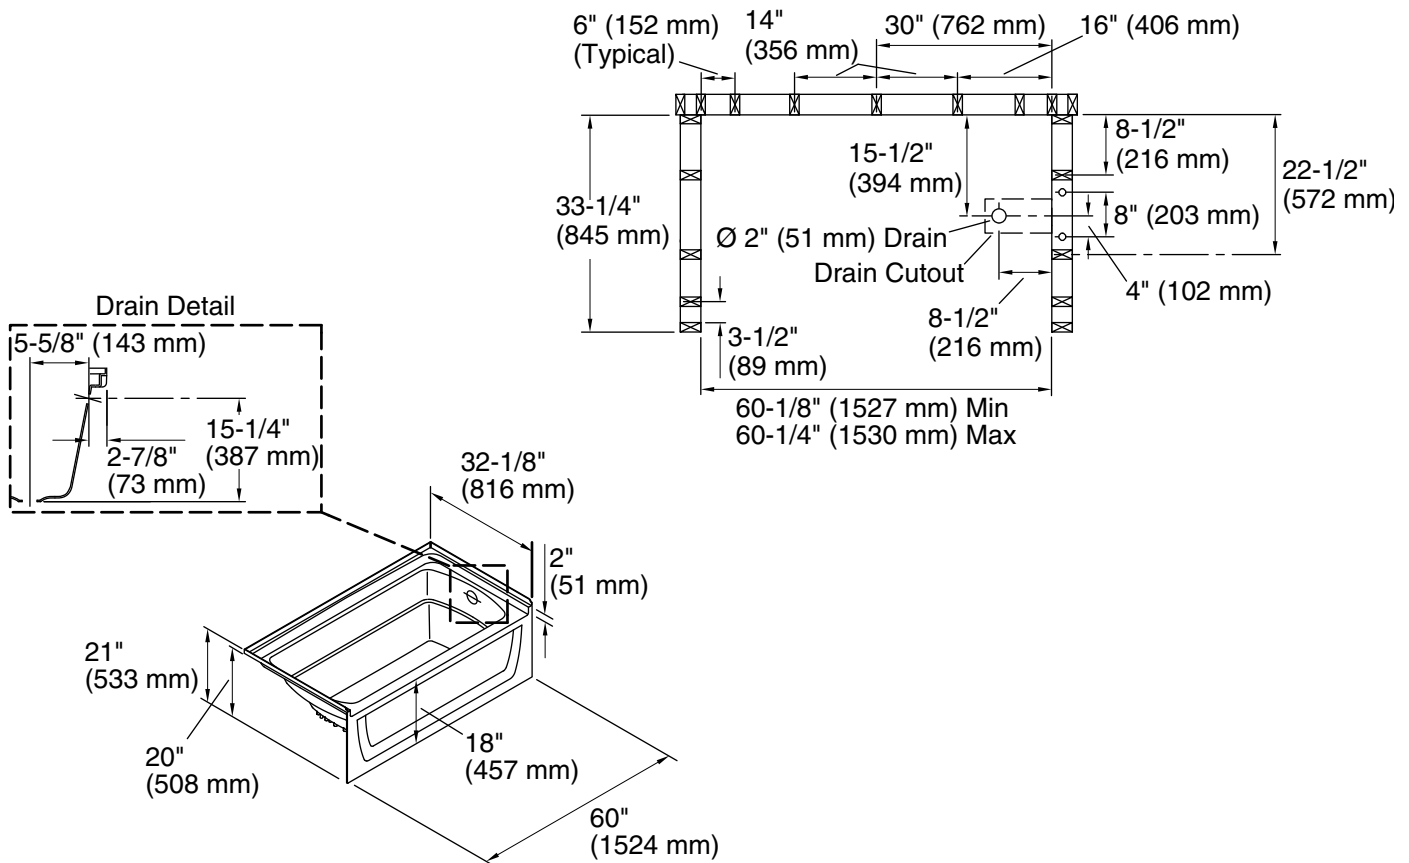

Ensemble™

60" x 32" Vikrell® bath, right drain
71121120

Features

- Extra-deep bathing well for added comfort
- 18" (457 mm) bath depth (floor to top of threshold)
- Durable high-gloss finish provides a smooth, shiny surface that is easy to clean
- Integral apron for quick installation
- 2" wainscot allows tile-down installation above bath deck
- 60" (1524 mm) x 32" (813 mm) x 20" (508 mm) complete unit finished dimensions

6-4-2024 08:00 - US

Technical Information

All product dimensions are nominal.

Drain location:	Right
Basin area, bottom:	42" x 20" (1067 mm x 508 mm)
Basin area, top:	54" x 26" (1372 mm x 660 mm)
Water depth:	13-3/4" (349 mm)
Water capacity:	55 gal (208.2 L)
Maximum door width:	57-11/16" (1465 mm)