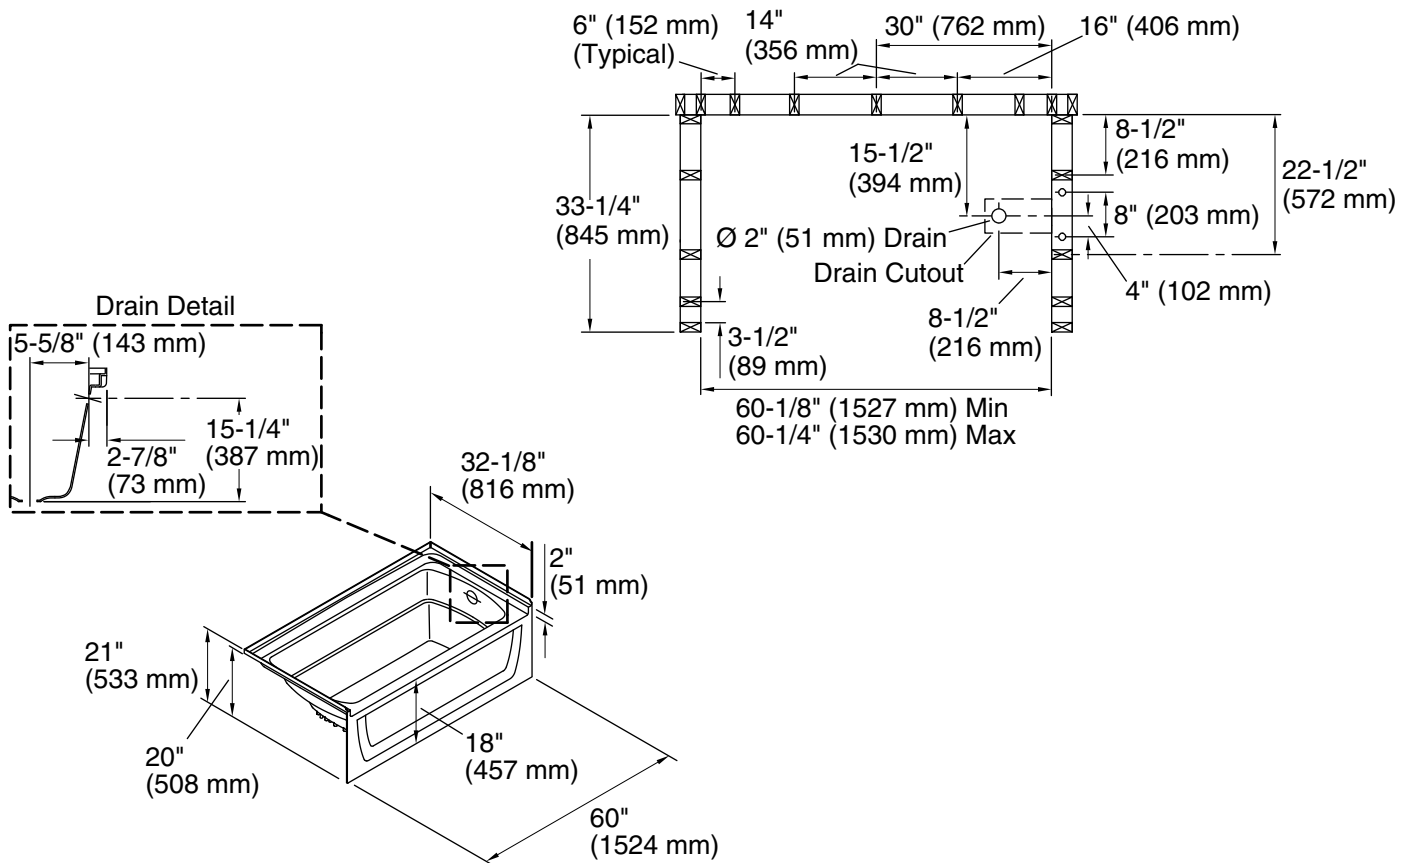

Features

- Extra deep bathing well for added comfort.
- 18" (457 mm) bath depth (floor to top of threshold).
- Durable high-gloss finish provides a smooth, shiny surface that is easy to clean.
- Bath and integral apron eliminates installation step.
- 2" wainscot allows tile installation above bath deck.
- 60" (1524 mm) x 32" (813 mm) x 20" (508 mm) complete unit finished dimensions.

Color	Code	Description
	0	White
	96	KOHLER Biscuit

Technical Information

All product dimensions are nominal.

- Installation: Three-wall alcove
 Drain location: Right
 Basin area, bottom: 42" x 20" (1067 mm x 508 mm)
 Basin area, top: 54" x 26" (1372 mm x 660 mm)
 Water depth: 13-3/4" (349 mm)
 Water capacity: 55 gal (208.2 L)
 Minimum flat for door: 3" (76 mm)
 Maximum door width: 57-11/16" (1465 mm)