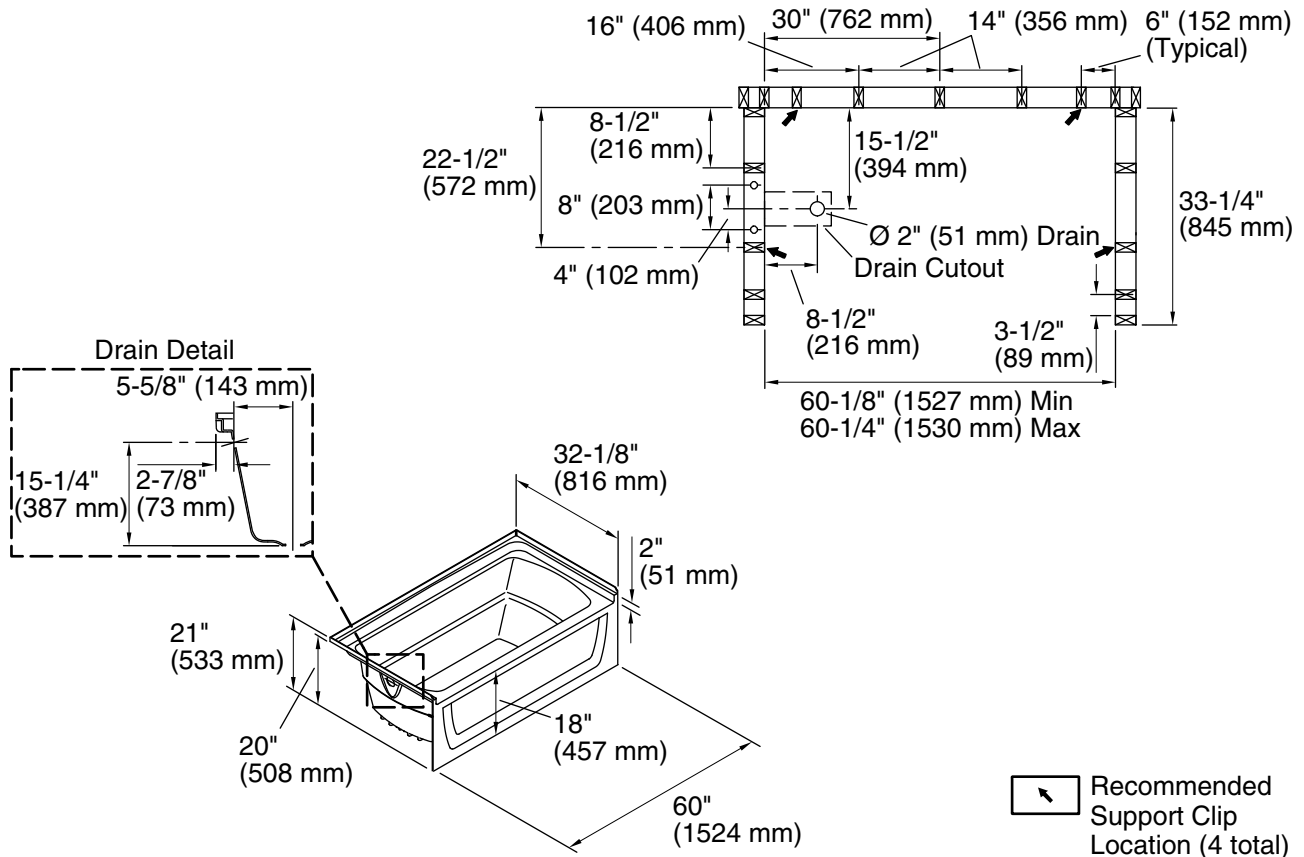

**Technical Information**

All product dimensions are nominal.

- Installation: Three-wall alcove
- Drain location: Left
- Basin area, bottom: 42" x 20" (1067 mm x 508 mm)
- Basin area, top: 54" x 26" (1372 mm x 660 mm)
- Water depth: 13-3/4" (349 mm)
- Water capacity: 55 gal (208.2 L)
- Minimum flat for door: 3" (76 mm)
- Maximum door width: 57-11/16" (1465 mm)