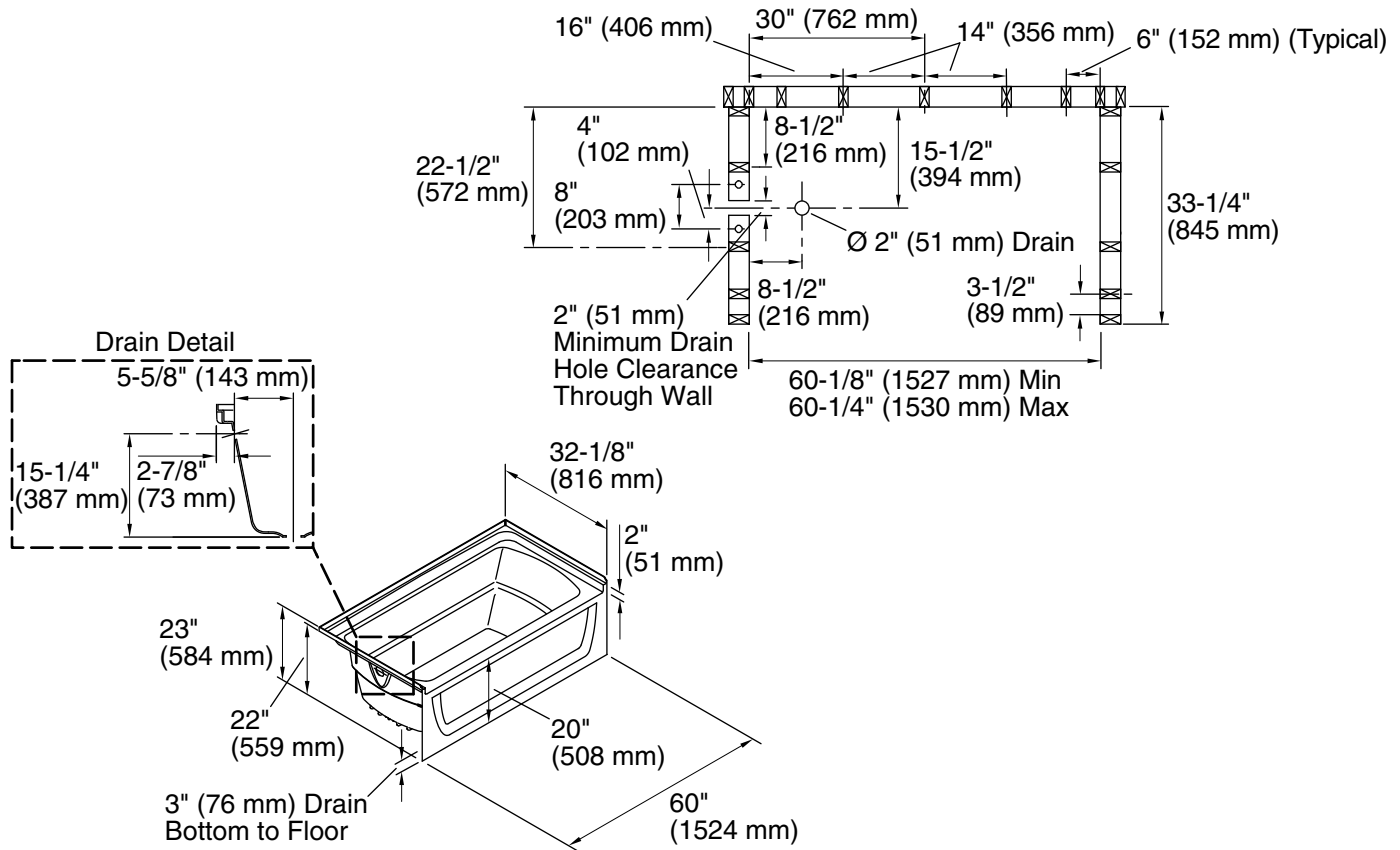

## Features

- 20" apron.
- Compatible with tile.
- 3" drain-to-floor clearance for above-floor drain installation.

For the most current Specification Sheet, go to [www.sterlingplumbing.com](http://www.sterlingplumbing.com).

5-6-2020 10:15 - US

**Technical Information**

All product dimensions are nominal.

- Installation: Three-wall alcove
- Drain location: Left
- Basin area, bottom: 42" x 20" (1067 mm x 508 mm)
- Basin area, top: 54" x 26" (1372 mm x 660 mm)
- Water depth: 13" (330 mm)
- Water capacity: 51 gal (193.1 L)
- Minimum flat for door: 3" (76 mm)
- Maximum door width: 57-11/16" (1465 mm)