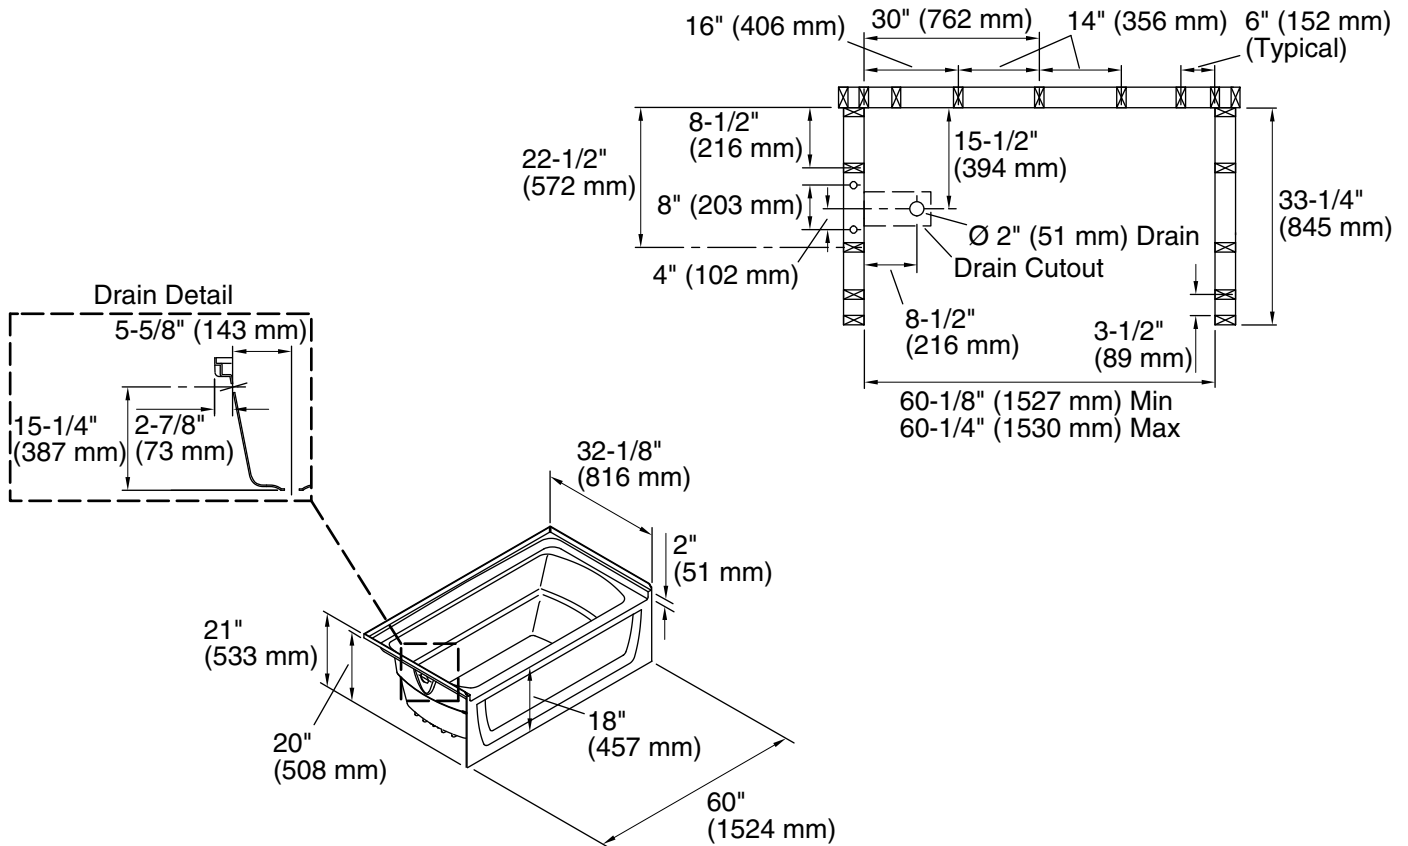

## Features

- Extra-deep bathing well for added comfort.
- 18" apron.
- Durable high-gloss finish provides a smooth, shiny surface that is easy to clean.
- Gently sloping bath with integral apron.
- 2" wainscot allows tile-down installation above bath deck.

For the most current Specification Sheet, go to [www.sterlingplumbing.com](http://www.sterlingplumbing.com).

**Technical Information**

All product dimensions are nominal.

Installation:	Three-wall alcove
Drain location:	Left
Basin area, bottom:	42" x 20" (1067 mm x 508 mm)
Basin area, top:	54" x 26" (1372 mm x 660 mm)
Water depth:	13-3/4" (349 mm)
Water capacity:	55 gal (208.2 L)
Minimum flat for door:	3" (76 mm)
Maximum door width:	57-11/16" (1465 mm)