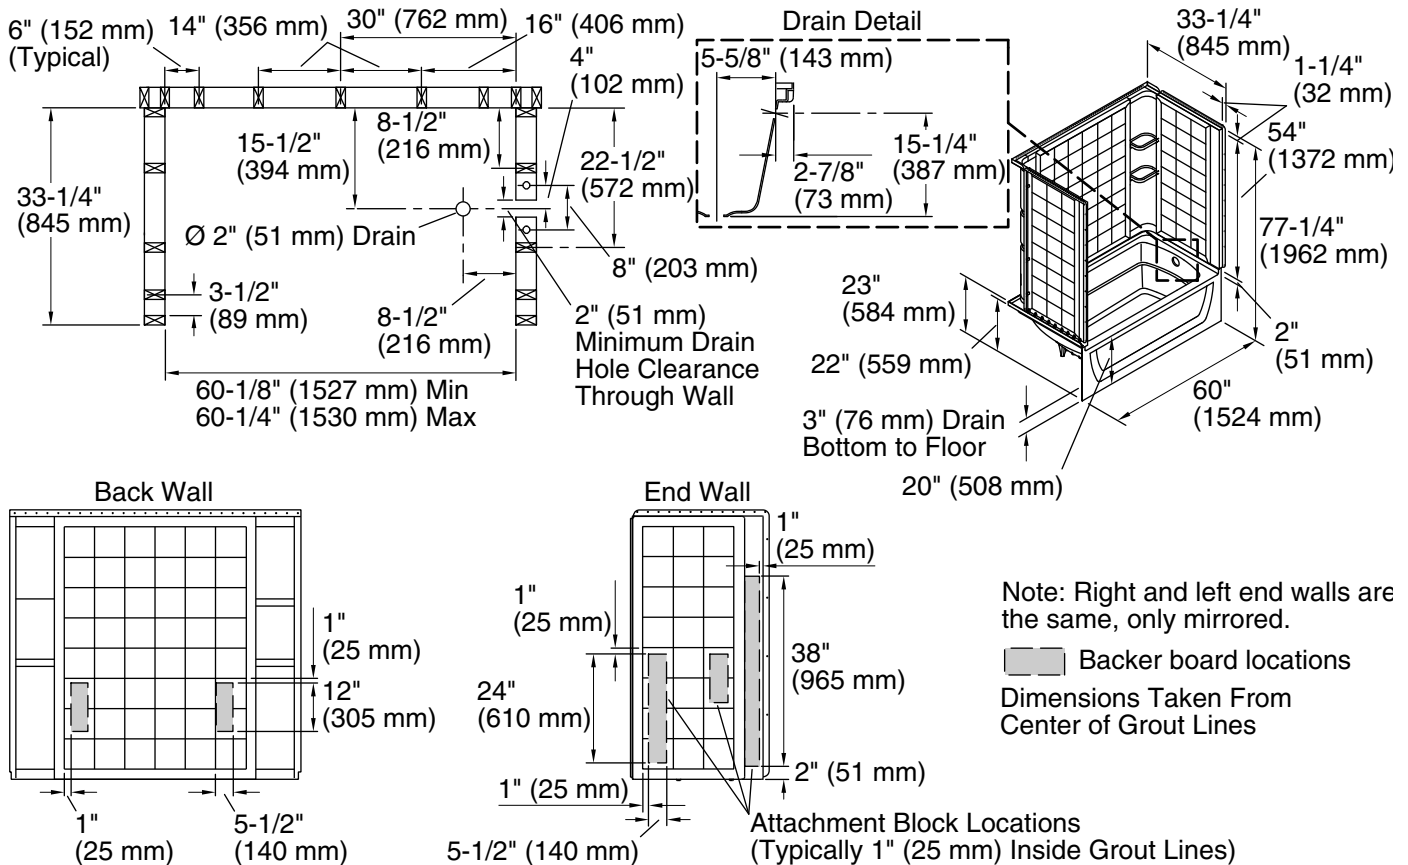

Available Colors/Finishes

Color tiles intended for reference only.

Color Code Description

	0	White
---	---	-------

Technical Information

All product dimensions are nominal.

- Drain location: Right
- Basin area, bottom: 42" x 20" (1067 mm x 508 mm)
- Basin area, top: 54" x 26" (1372 mm x 660 mm)
- Water depth: 13" (330 mm)
- Water capacity: 51 gal (193.1 L)
- Maximum door height: 55-1/2" (1410 mm)
- Maximum door width: 57-11/16" (1465 mm)

Notes

- Install this product according to the installation instructions.
- Studs should be positioned roughly as shown. Double studding is recommended for pivot shower door installations.
- Attach grab bars at the specified backerboard locations only.