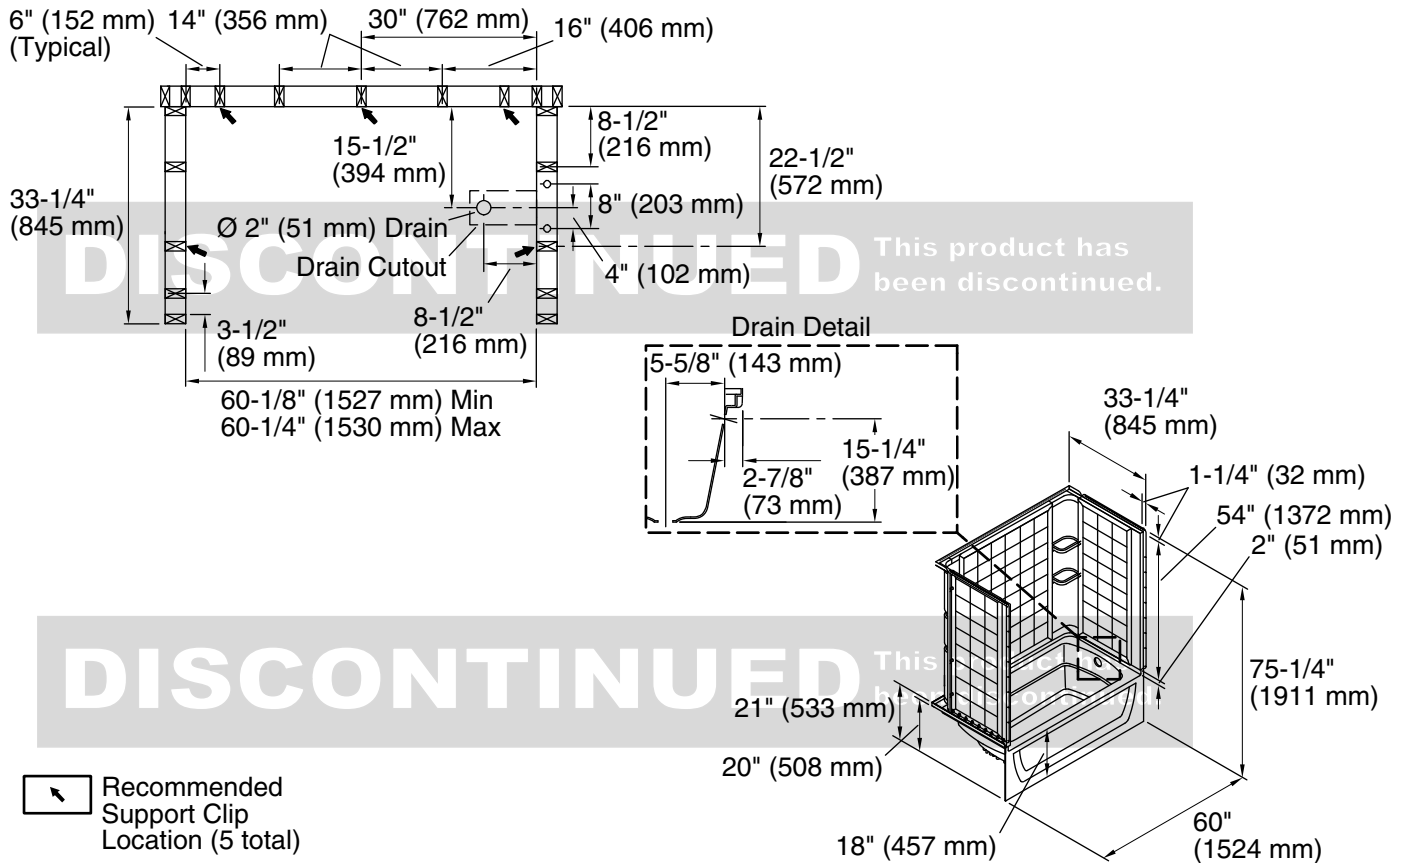

STERLING

A KOHLER COMPANY

Ensemble™

60" tile bath/shower with access panel

71120127

Technical Information

All product dimensions are nominal.

Installation: Three-wall alcove

Drain location: Right

Basin area, bottom: 42" x 20" (1067 mm x 508 mm)

Basin area, top: 54" x 26" (1372 mm x 660 mm)

Water depth: 13-3/4" (349 mm)

Water capacity: 55 gal (208.2 L)

Minimum flat for door: 3" (76 mm)

Maximum door height: 55-1/2" (1410 mm)

Maximum door width: 57-11/16" (1465 mm)

Notes

Install this product according to the installation instructions.

Studs should be positioned roughly as shown for support clip or roofing nail installation.

Double studding is recommended for pivot shower door installations.

1-800-STERLING (1-800-783-7546)

Kohler Co. reserves the right to make revisions without notice to product specifications.

For the most current Specification Sheet, go to www.sterlingplumbing.com.

5-6-2020 10:14 - US