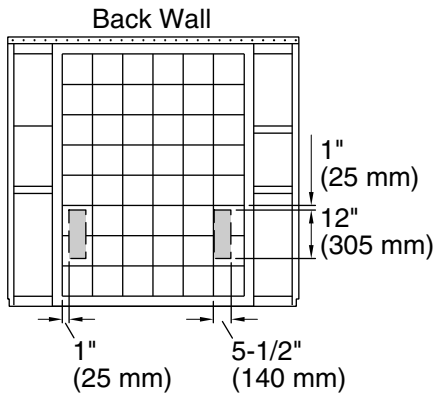

Note: Right and left end walls are the same, only mirrored.

■ Backer board locations

Dimensions Taken From Center of Grout Lines

Technical Information

All product dimensions are nominal.

- Drain location: Right
- Basin area, bottom: 42" x 20" (1067 mm x 508 mm)
- Basin area, top: 54" x 26" (1372 mm x 660 mm)
- Water depth: 13-3/4" (349 mm)
- Water capacity: 55 gal (208.2 L)
- Maximum door height: 55-1/2" (1410 mm)
- Maximum door width: 57-11/16" (1465 mm)