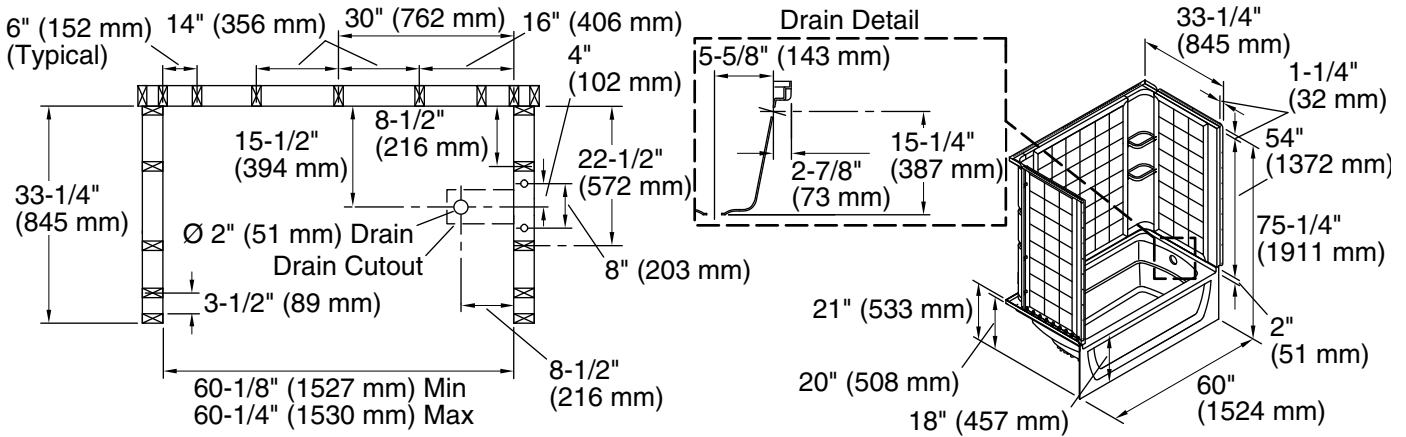

Note: Right and left end walls are the same, only mirrored.

■ Backer board locations

Dimensions Taken From Center of Grout Lines

Technical Information

All product dimensions are nominal.

- Drain location: Right
- Basin area, bottom: 42" x 20" (1067 mm x 508 mm)
- Basin area, top: 54" x 26" (1372 mm x 660 mm)
- Water depth: 13-3/4" (349 mm)
- Water capacity: 55 gal (208.2 L)
- Maximum door height: 55-1/2" (1410 mm)
- Maximum door width: 57-11/16" (1465 mm)