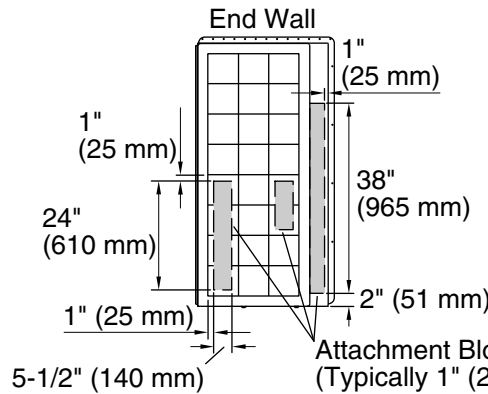

Note: Right and left end walls are the same, only mirrored.

■ Backer board locations

Dimensions Taken From Center of Grout Lines

Technical Information

All product dimensions are nominal.

- Drain location: Right
- Basin area, bottom: 42" x 20" (1067 mm x 508 mm)
- Basin area, top: 54" x 26" (1372 mm x 660 mm)
- Water depth: 13-3/4" (349 mm)
- Water capacity: 55 gal (208.2 L)
- Maximum door height: 55-1/2" (1410 mm)
- Maximum door width: 57-11/16" (1465 mm)