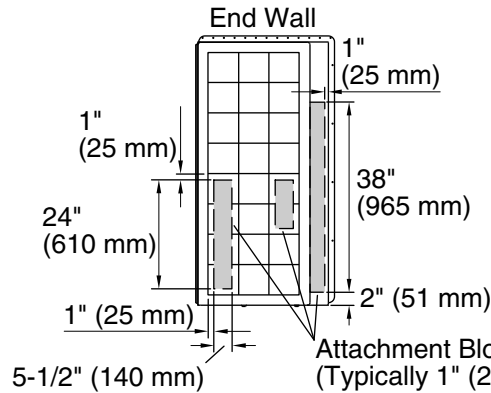

- K-23726 Drain treatment
- K-23733 Vikrell® cleaner

Included Components

- Product consists of:
- 71124106 60" tile shower wall set w/Aging in Place backerboards
 - 71121120 60" bath

Codes/Standards

- CSA B45.5/IAPMO Z124
- ASTM E162
- ASTM E662
- HUD, UM Bulletin 73

Color	Code	Description
	0	White
	96	KOHLER Biscuit

Note: Right and left end walls are the same, only mirrored.
 ■ Backer board locations
 Dimensions Taken From Center of Grout Lines

Notes

- Install this product according to the installation instructions.
- Studs should be positioned as shown.
- Double studding is recommended for pivot shower door installations.
- Attach grab bars at the specified backerboard locations only.

Technical Information

- All product dimensions are nominal.
- Installation: Three-wall alcove
- Drain location: Right
- Basin area, bottom: 42" x 20" (1067 mm x 508 mm)
- Basin area, top: 54" x 26" (1372 mm x 660 mm)
- Water depth: 13-3/4" (349 mm)
- Water capacity: 55 gal (208.2 L)
- Minimum flat for door: 3" (76 mm)
- Maximum door height: 55-1/2" (1410 mm)
- Maximum door width: 57-11/16" (1465 mm)