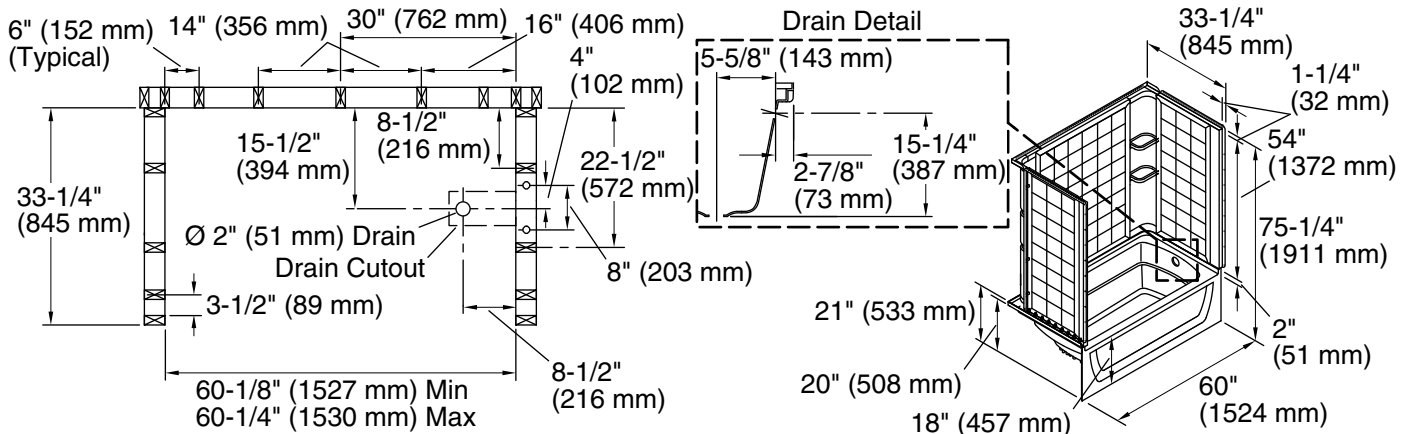

- K-23726 Drain treatment
- K-23733 Vikrell® cleaner

Included Components

- Product consists of:
- 71124106 60" tile shower wall set w/Aging in Place backerboards
 - 71121120 60" bath

Codes/Standards

- CSA B45.5/IAPMO Z124
- ASTM E162
- ASTM E662
- HUD, UM Bulletin 73

Color	Code	Description
	0	White
	96	KOHLER Biscuit

Note: Right and left end walls are the same, only mirrored.
 ■ Backer board locations
 Dimensions Taken From Center of Grout Lines

Notes

- Install this product according to the installation instructions.
- Studs should be positioned as shown.
- Double studding is recommended for pivot shower door installations.
- Attach grab bars at the specified backerboard locations only.

Technical Information

- All product dimensions are nominal.
- Installation: Three-wall alcove
- Drain location: Right
- Basin area, bottom: 42" x 20" (1067 mm x 508 mm)
- Basin area, top: 54" x 26" (1372 mm x 660 mm)
- Water depth: 13-3/4" (349 mm)
- Water capacity: 55 gal (208.2 L)
- Minimum flat for door: 3" (76 mm)
- Maximum door height: 55-1/2" (1410 mm)
- Maximum door width: 57-11/16" (1465 mm)