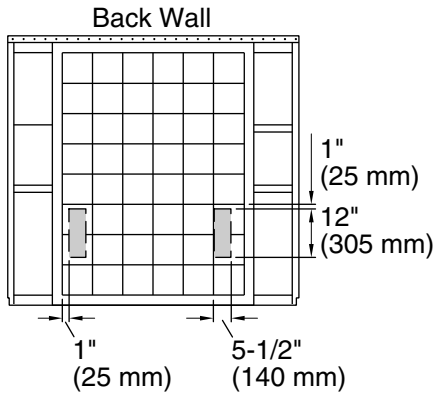

Note: Right and left end walls are the same, only mirrored.
■ Backer board locations
Dimensions Taken From Center of Grout Lines

Notes

- Install this product according to the installation instructions.
- Studs should be positioned as shown.
- Double studding is recommended for pivot shower door installations.
- Attach grab bars at the specified backerboard locations only.

Technical Information

- All product dimensions are nominal.
- Installation: Three-wall alcove
- Drain location: Right
- Basin area, bottom: 42" x 20" (1067 mm x 508 mm)
- Basin area, top: 54" x 26" (1372 mm x 660 mm)
- Water depth: 13-3/4" (349 mm)
- Water capacity: 55 gal (208.2 L)
- Minimum flat for door: 3" (76 mm)
- Maximum door height: 55-1/2" (1410 mm)
- Maximum door width: 57-11/16" (1465 mm)