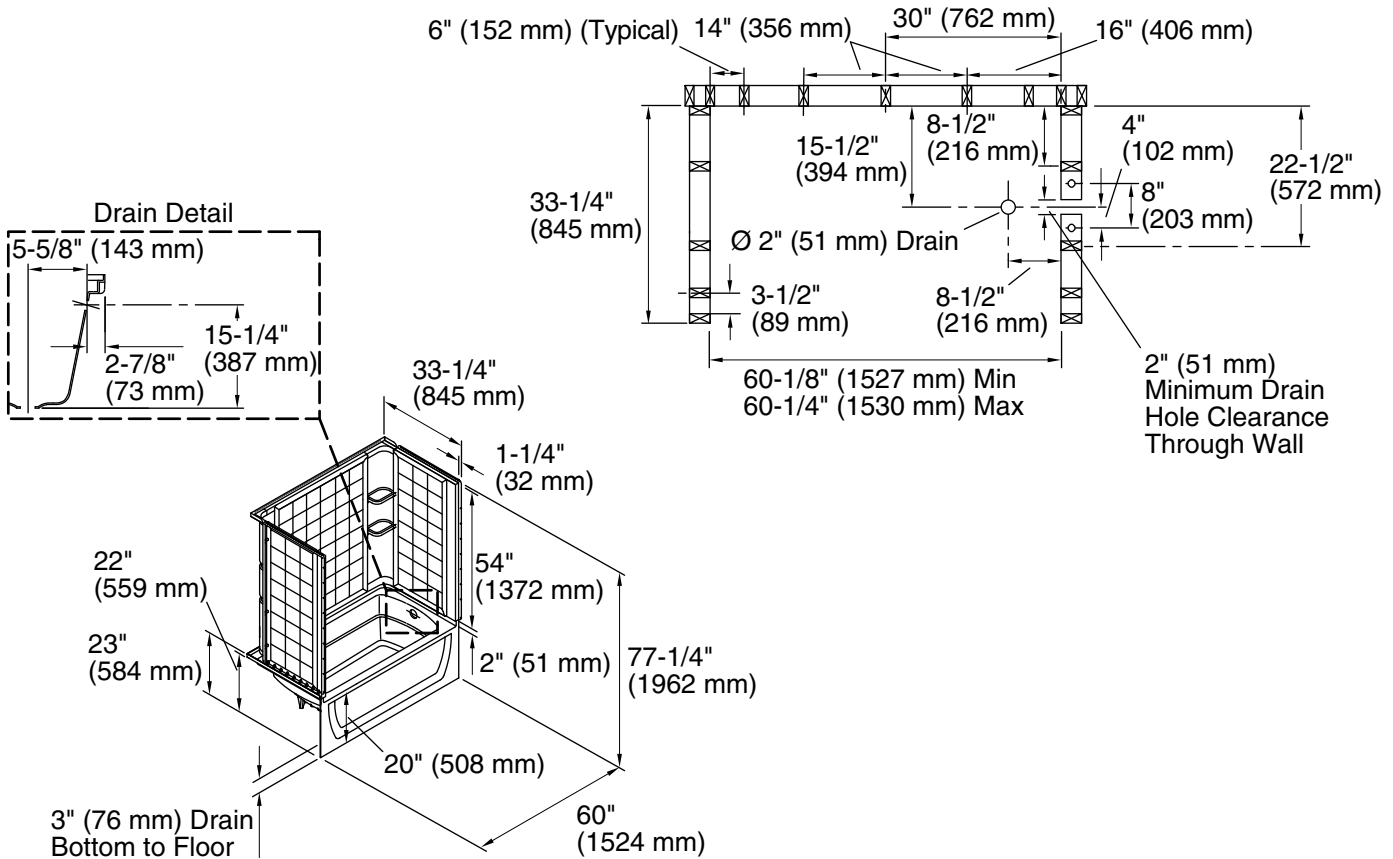

### Included Components

- 71124100 60" x 32" Vikrell® bath/shower wall set
- 71121122 60" x 32" Vikrell® bath, right above-floor drain

#### Color Code Description

	0	White
--	---	-------

**Technical Information**

All product dimensions are nominal.

Drain location:	Right
Basin area, bottom:	42" x 20" (1067 mm x 508 mm)
Basin area, top:	54" x 26" (1372 mm x 660 mm)
Water depth:	13" (330 mm)
Water capacity:	51 gal (193.1 L)
Maximum door height:	55-1/2" (1410 mm)
Maximum door width:	57-11/16" (1465 mm)