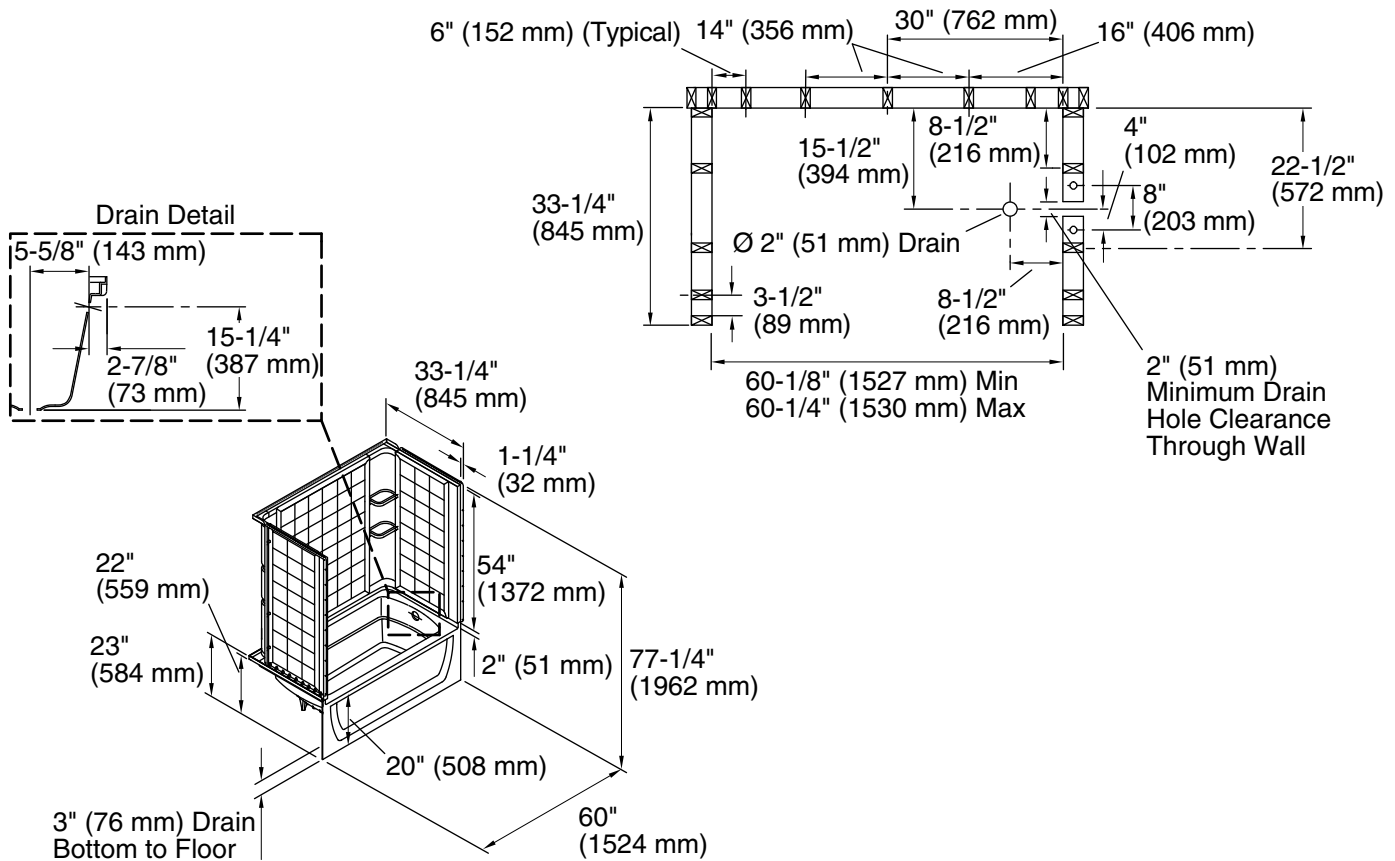

Ensemble™

60" x 32" AFD tile bath/shower
71120122

Features

- 20" apron.
- Tongue-and-groove walls with snap-together installation.
- Tile look.
- Corner shelves.
- 3" drain-to-floor clearance for above-floor drain installation.

K-23726 Drain treatment
K-23733 Vikrell® cleaner

Included Components

Product consists of:

71124100 60" x 33-1/4" tile bath/shower wall set
71121122 60" x 32" AFD bath

Codes/Standards

CSA B45.5/IAPMO Z124
ASTM E162
ASTM E662
HUD, UM Bulletin 73

For the most current Specification Sheet, go to www.sterlingplumbing.com.

5-6-2020 10:14 - US

Technical Information

All product dimensions are nominal.

| | |
|------------------------|------------------------------|
| Installation: | Three-wall alcove |
| Drain location: | Right |
| Basin area, bottom: | 42" x 20" (1067 mm x 508 mm) |
| Basin area, top: | 54" x 26" (1372 mm x 660 mm) |
| Water depth: | 13" (330 mm) |
| Water capacity: | 51 gal (193.1 L) |
| Minimum flat for door: | 3" (76 mm) |
| Maximum door height: | 55-1/2" (1410 mm) |
| Maximum door width: | 57-11/16" (1465 mm) |