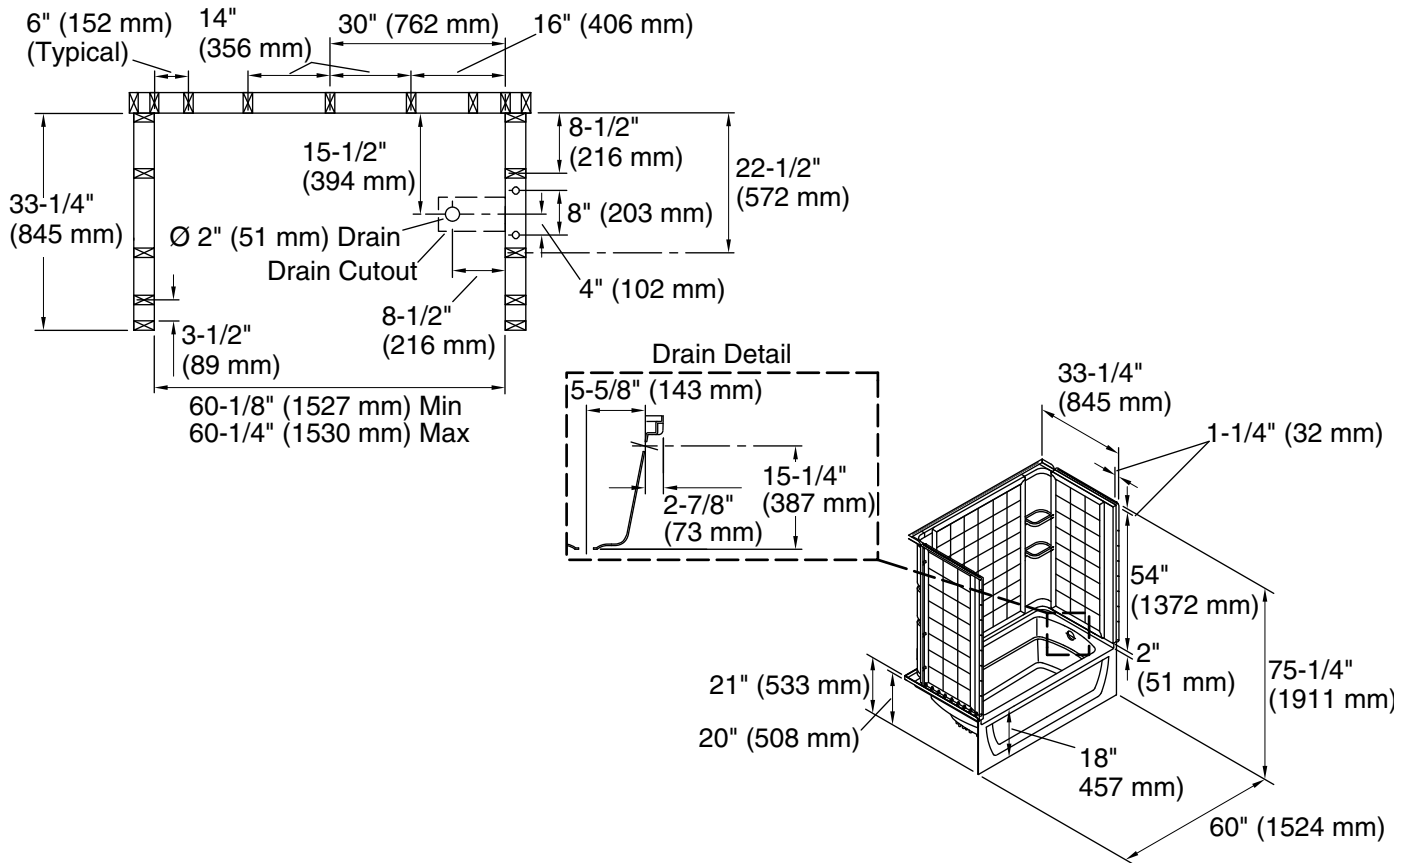

Ensemble™

60" x 32" tile bath/shower RH drain
71120120

Features

- 18" apron.
- Tongue-and-groove walls with snap-together installation.
- Tile look.
- Corner shelves.

Material

- Made from solid Vikrell® material for strength, durability, and lasting beauty.

Available Colors/Finishes

Color tiles intended for reference only.

Color	Code	Description
	0	White
	96	KOHLER Biscuit

Technical Information

All product dimensions are nominal.

- Installation: Three-wall alcove
- Drain location: Right
- Basin area, bottom: 42" x 20" (1067 mm x 508 mm)
- Basin area, top: 54" x 26" (1372 mm x 660 mm)
- Water depth: 13-3/4" (349 mm)
- Water capacity: 55 gal (208.2 L)
- Maximum door height: 55-1/2" (1410 mm)
- Maximum door width: 57-11/16" (1465 mm)