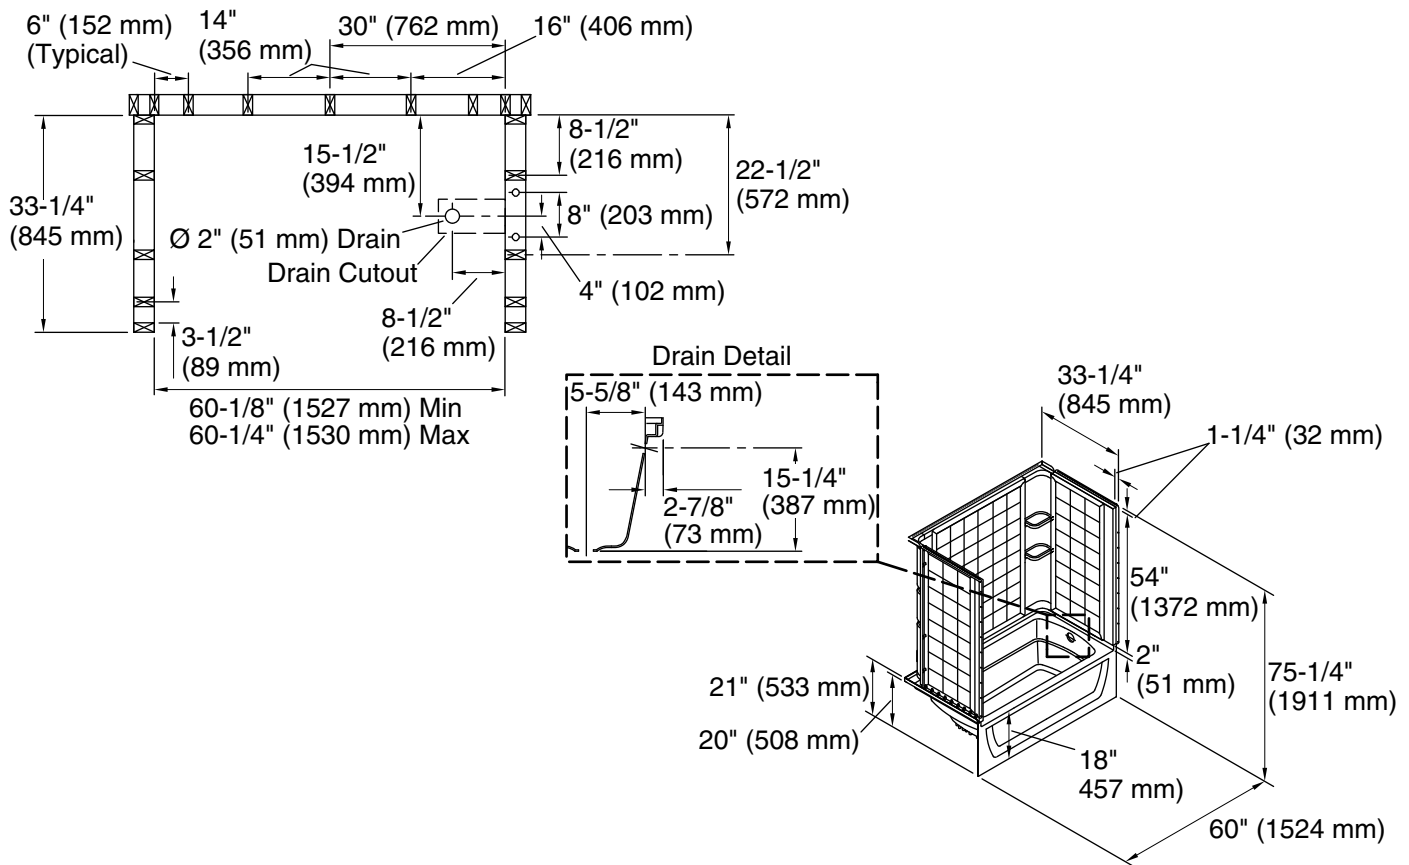

## Included Components

Product consists of:

- 71124100 60" x 33-1/4" tile bath/shower wall set
- 71121120 60" bath

### Technical Information

All product dimensions are nominal.

Installation:	Three-wall alcove
Drain location:	Right
Basin area, bottom:	42" x 20" (1067 mm x 508 mm)
Basin area, top:	54" x 26" (1372 mm x 660 mm)
Water depth:	13-3/4" (349 mm)
Water capacity:	55 gal (208.2 L)
Minimum flat for door:	3" (76 mm)
Maximum door height:	55-1/2" (1410 mm)
Maximum door width:	57-11/16" (1465 mm)