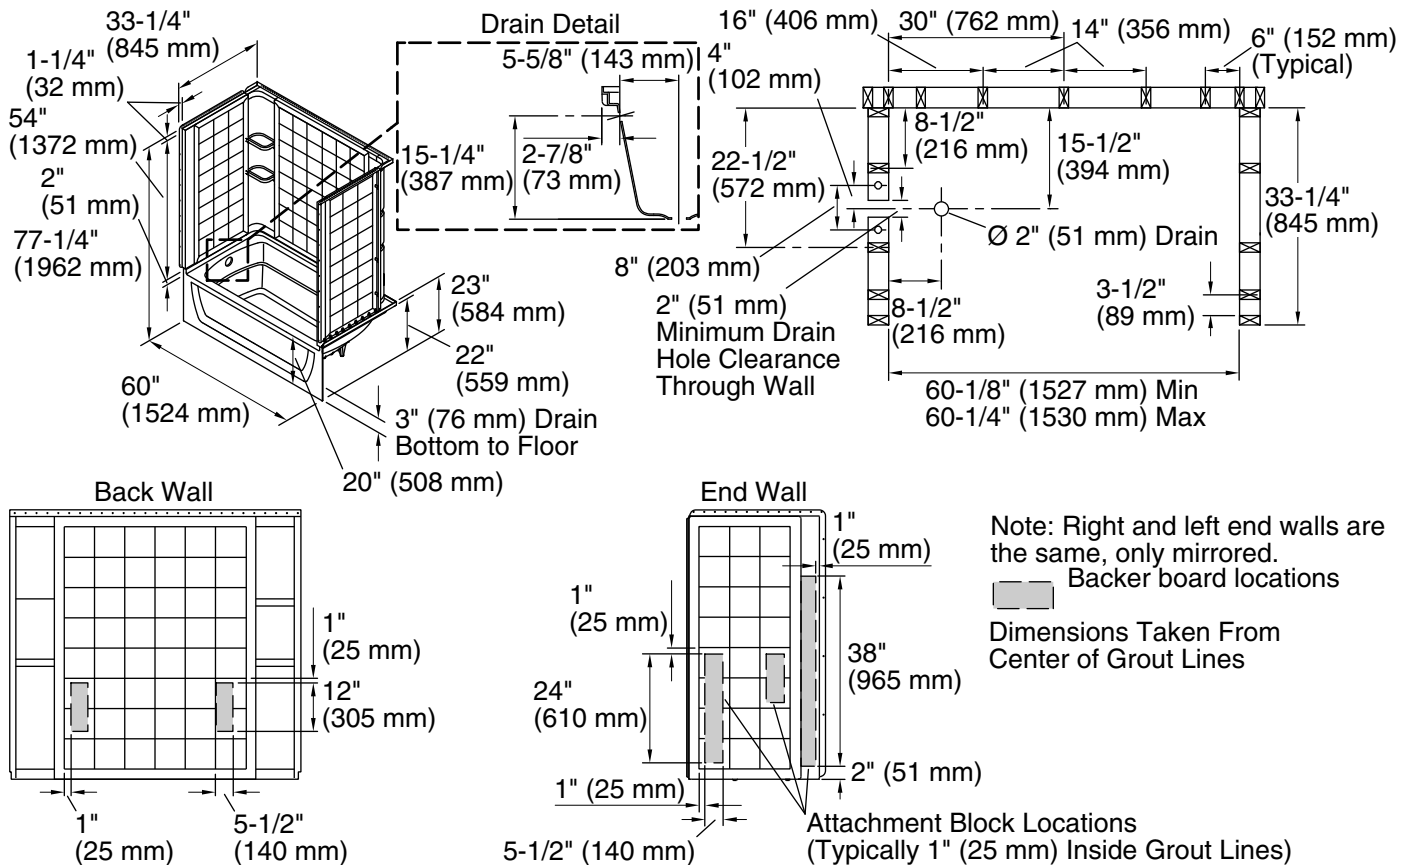

5-6-2020 10:14 - US

STERLING

A KOHLER COMPANY

Ensemble™

60" AFD tile bath/shower w/Aging in Place backerboards

71120118

Technical Information

All product dimensions are nominal.

Installation: Three-wall alcove

Drain location: Left

Basin area, bottom: 42" x 20" (1067 mm x 508 mm)

Basin area, top: 54" x 26" (1372 mm x 660 mm)

Water depth: 13" (330 mm)

Water capacity: 51 gal (193.1 L)

Minimum flat for door: 3" (76 mm)

Maximum door height: 55-1/2" (1410 mm)

Maximum door width: 57-11/16" (1465 mm)

Notes

Install this product according to the installation instructions.

Studs should be positioned roughly as shown. Double studding is recommended for pivot shower door installations.