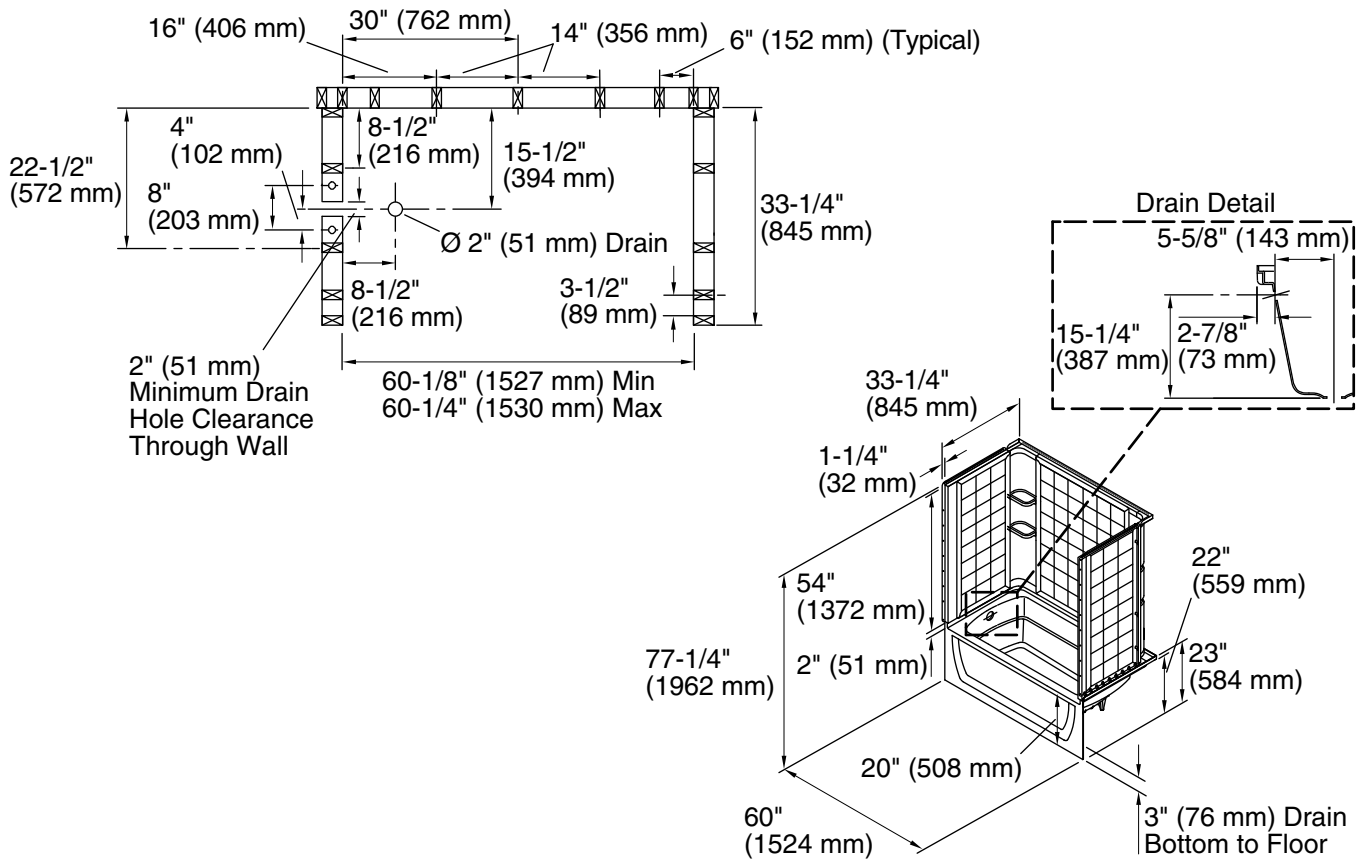

A KOHLER COMPANY

Ensemble™

60" x 32" AFD tile bath/shower
71120112

Features

- 20" apron.
- Tongue-and-groove walls with snap-together installation.
- Tile look.
- Corner shelves.
- 3" drain-to-floor clearance for above-floor drain installation.

- K-23726 Drain treatment
- K-23733 Vikrell® cleaner

Included Components

- Product consists of:
- 71124100 60" x 33-1/4" tile bath/shower wall set
 - 71121112 60" x 32" AFD bath

Codes/Standards

- CSA B45.5/IAPMO Z124
- ASTM E162
- ASTM E662
- HUD, UM Bulletin 73

Color	Code	Description
	0	White
	96	KOHLER Biscuit

Technical Information

All product dimensions are nominal.

Installation: Three-wall alcove

Drain location: Left

Basin area, bottom: 42" x 20" (1067 mm x 508 mm)

Basin area, top: 54" x 26" (1372 mm x 660 mm)

Water depth: 13" (330 mm)

Water capacity: 51 gal (193.1 L)

Minimum flat for door: 3" (76 mm)

Maximum door height: 55-1/2" (1410 mm)

Maximum door width: 57-11/16" (1465 mm)