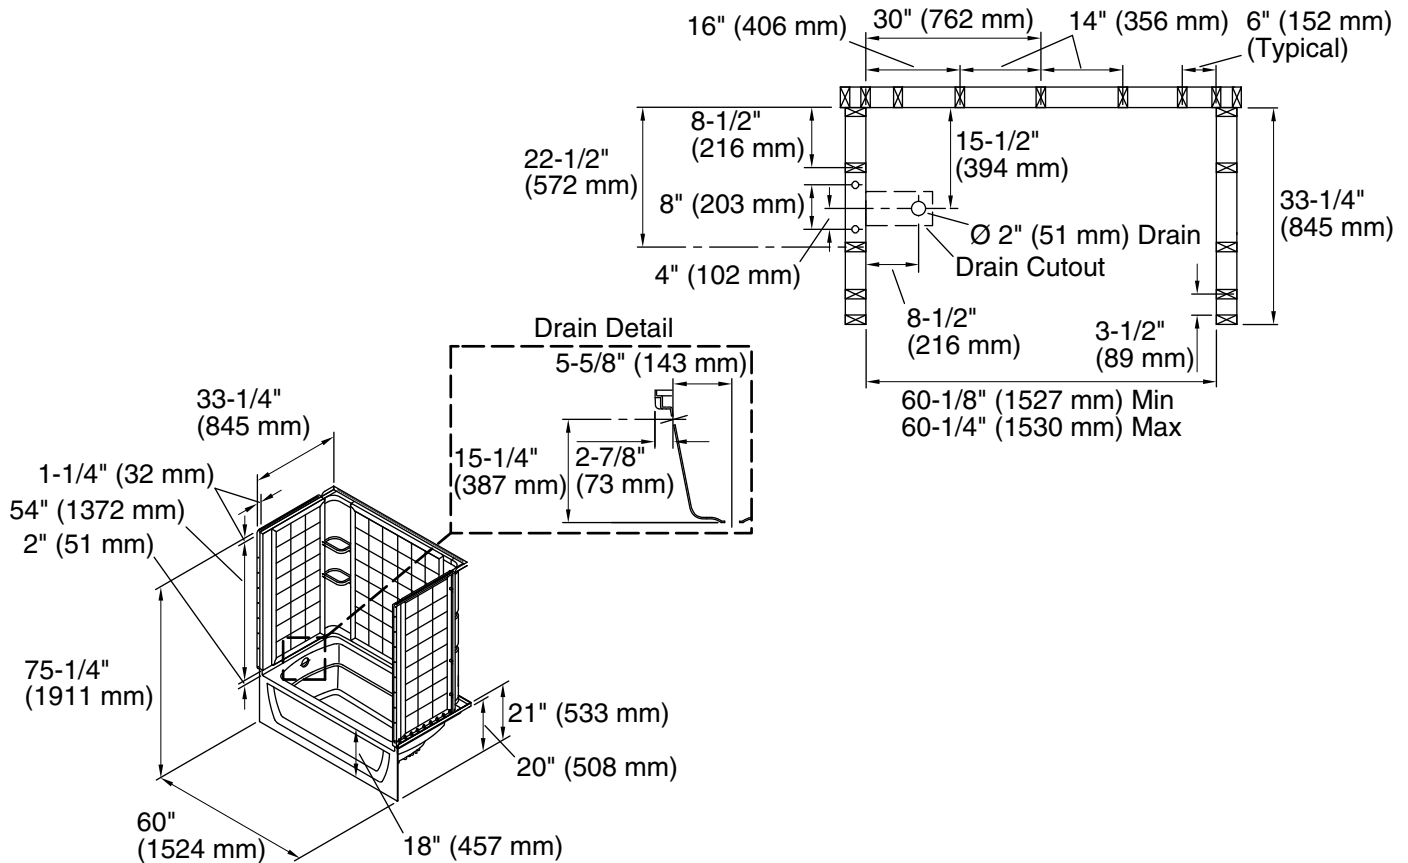

Ensemble™ Tile

60" x 32" Vikrell® bath/shower, left drain
71120110

Features

- 18" apron
- Tongue-and-groove walls with snap-together installation
- Tile look
- Corner shelves

Material

- Made from solid Vikrell® material for strength, durability, and lasting beauty

Installation

- Alcove
- Left drain
- Some caulk required for proper installation

Recommended Products/Accessories

- K-23726 Drain treatment
- K-23733 Vikrell® cleaner

Included Components

- 71124100 60" x 32" Vikrell® bath/shower wall set
- 71121110 60" x 32" Vikrell® bath, left drain

Available Colors/Finishes

Color tiles intended for reference only.

Color Code Description

	0	White
---	---	-------

Technical Information

All product dimensions are nominal.

Drain location:	Left
Basin area, bottom:	42" x 20" (1067 mm x 508 mm)
Basin area, top:	54" x 26" (1372 mm x 660 mm)
Water depth:	13-3/4" (349 mm)
Water capacity:	55 gal (208.2 L)
Maximum door height:	55-1/2" (1410 mm)
Maximum door width:	57-11/16" (1465 mm)