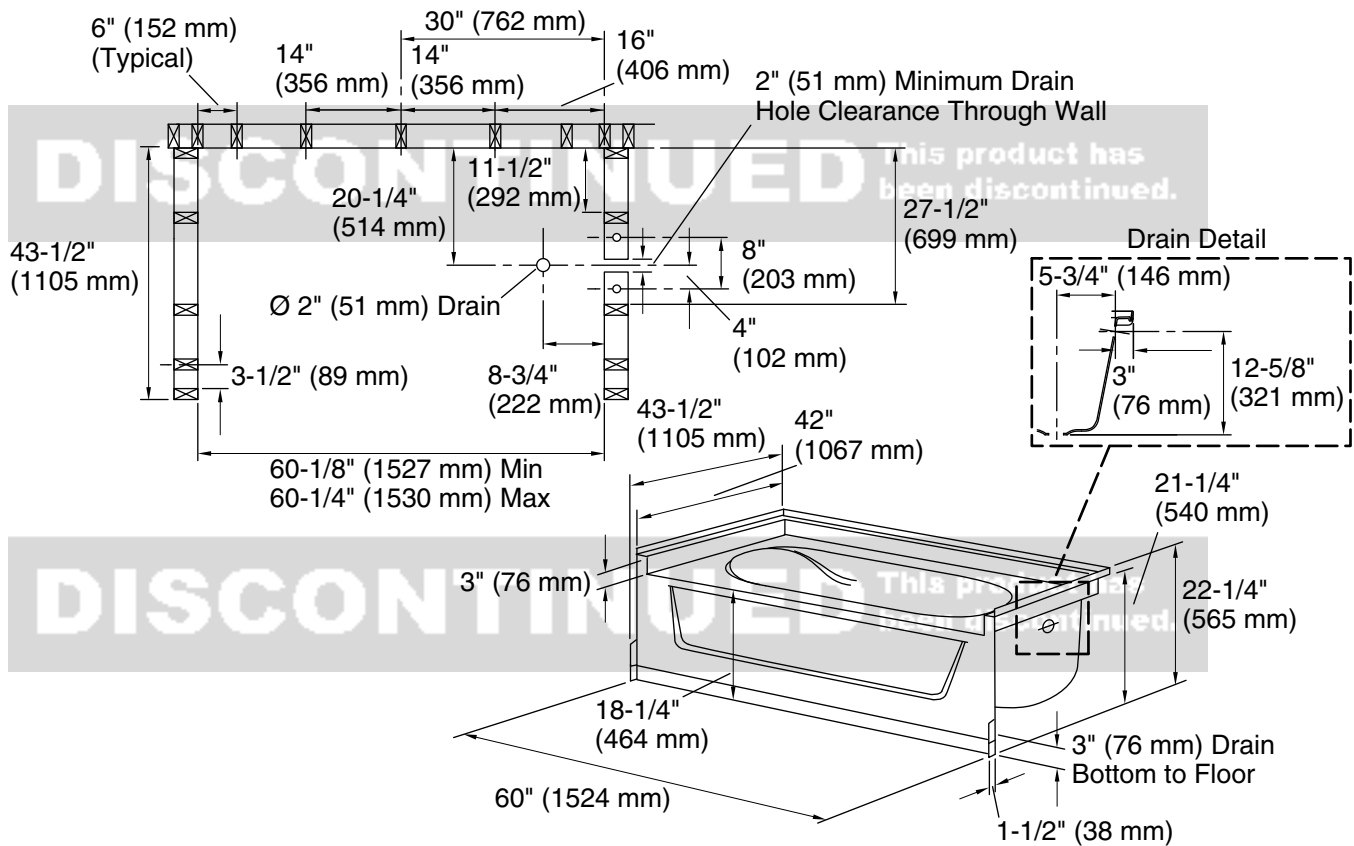

Features

- 18-1/4 apron
- Suitable for tile-down applications
- Compatible with Ensemble wall set (71114100)
- 3" (76 mm) drain-to-floor clearance for above-floor drain installation
- Removable access panel

See website for detailed warranty information.

DISCONTINUED This product has been discontinued.

Technical Information

All product dimensions are nominal.

Drain location:	Right
Basin area, bottom:	40" x 27" (1016 mm x 686 mm)
Basin area, top:	52" x 35" (1321 mm x 889 mm)
Water depth:	11" (279 mm)
Water capacity:	55 gal (208.2 L)
Minimum flat for door:	3-1/4" (83 mm)
Maximum door width:	58-1/2" (1486 mm)