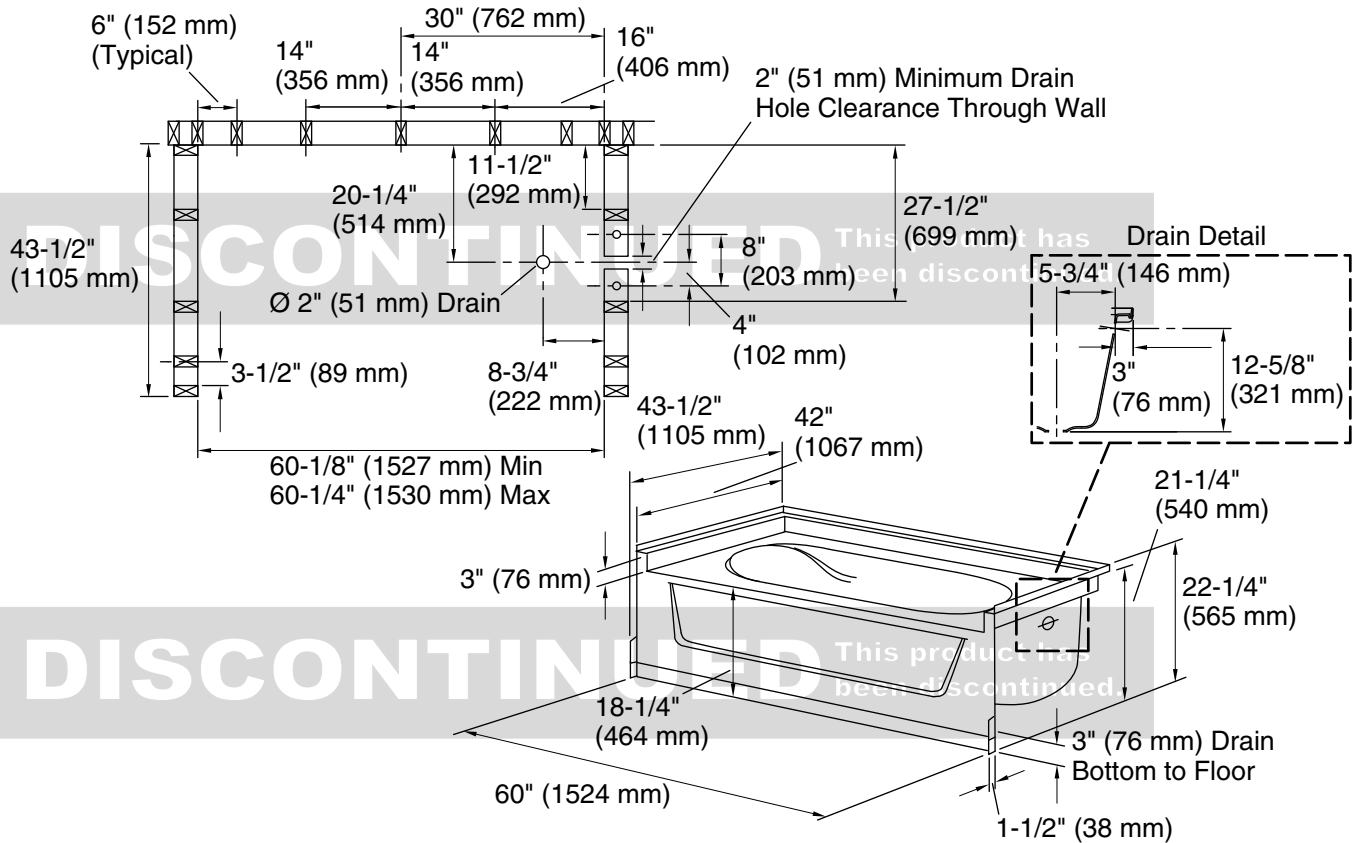

### Technical Information

All product dimensions are nominal.

Installation: Three-wall alcove

Drain location: Right

Basin area, bottom: 40" x 27" (1016 mm x 686 mm)

Basin area, top: 52" x 35" (1321 mm x 889 mm)

Water depth: 11" (279 mm)

Water capacity: 55 gal (208.2 L)

Minimum flat for door: 3-1/4" (83 mm)

Maximum door width: 58-1/2" (1486 mm)