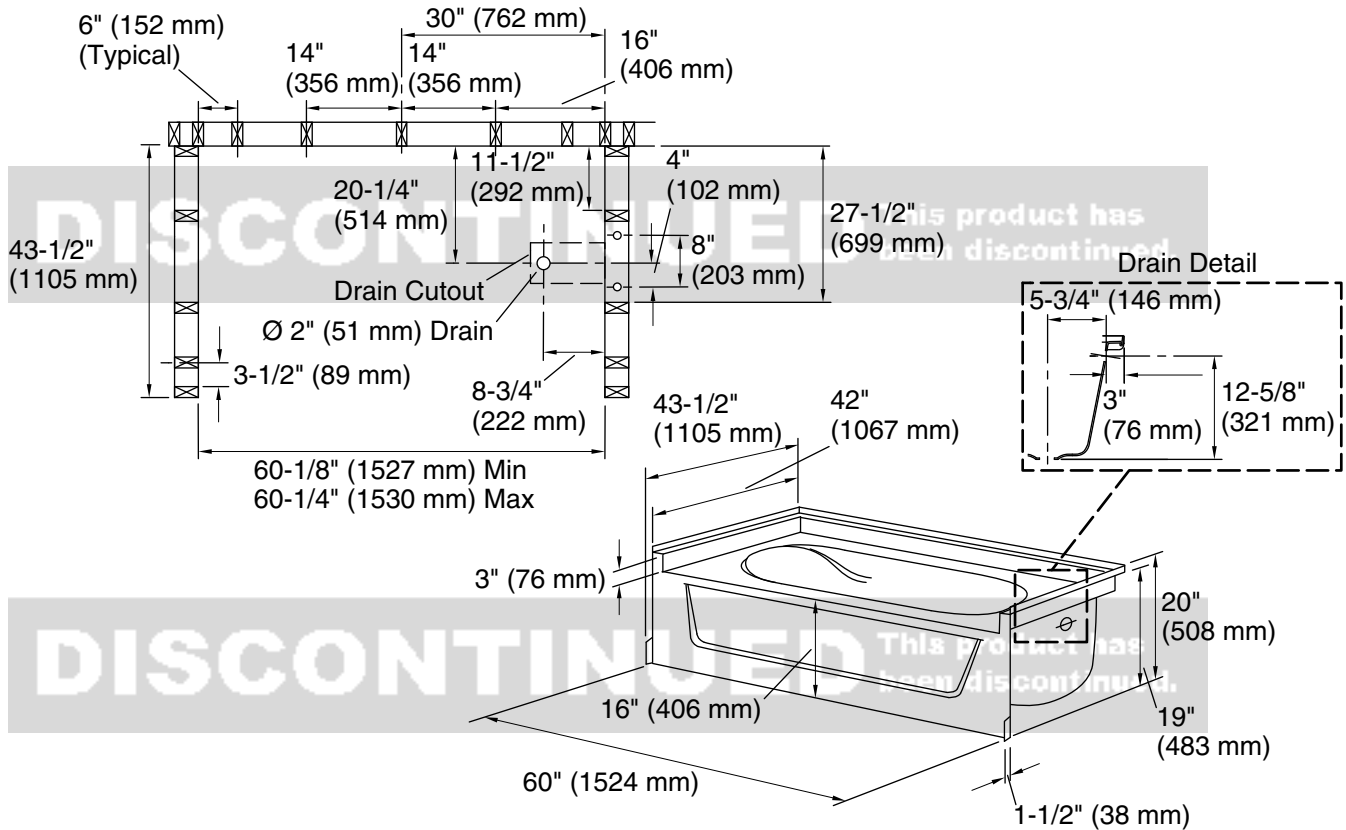

Ensemble™

60" x 42" bath w/ access panel
71111127

Features

- 16" apron.
- Suitable for tile-down applications.
- Compatible with Ensemble wall set (71114100)
- Built-in armrests and contoured back.
- Removable access panel.

See website for detailed warranty information.

DISCONTINUED

This product has been discontinued.

Technical Information

All product dimensions are nominal.

Installation:	Three-wall alcove
Drain location:	Right
Basin area, bottom:	40" x 27" (1016 mm x 686 mm)
Basin area, top:	52" x 35" (1321 mm x 889 mm)
Water depth:	11" (279 mm)
Water capacity:	55 gal (208.2 L)
Minimum flat for door:	3-1/4" (83 mm)
Maximum door width:	58-1/2" (1486 mm)