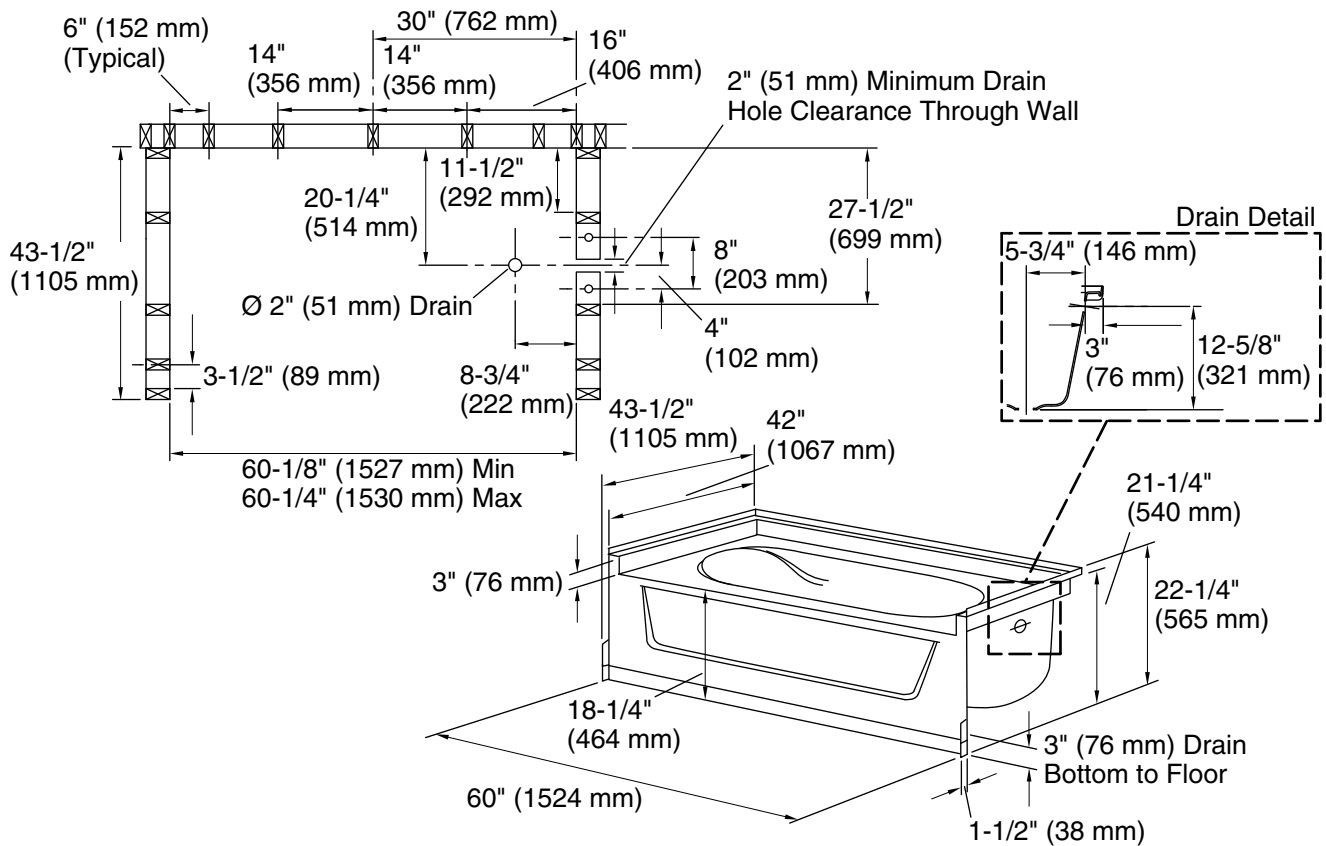

3-22-2024 22:55 - US

**Technical Information**

All product dimensions are nominal.

Drain location:	Right
Basin area, bottom:	40" x 27" (1016 mm x 686 mm)
Basin area, top:	52" x 35" (1321 mm x 889 mm)
Water depth:	11" (279 mm)
Water capacity:	55 gal (208.2 L)
Maximum door width:	58-1/2" (1486 mm)