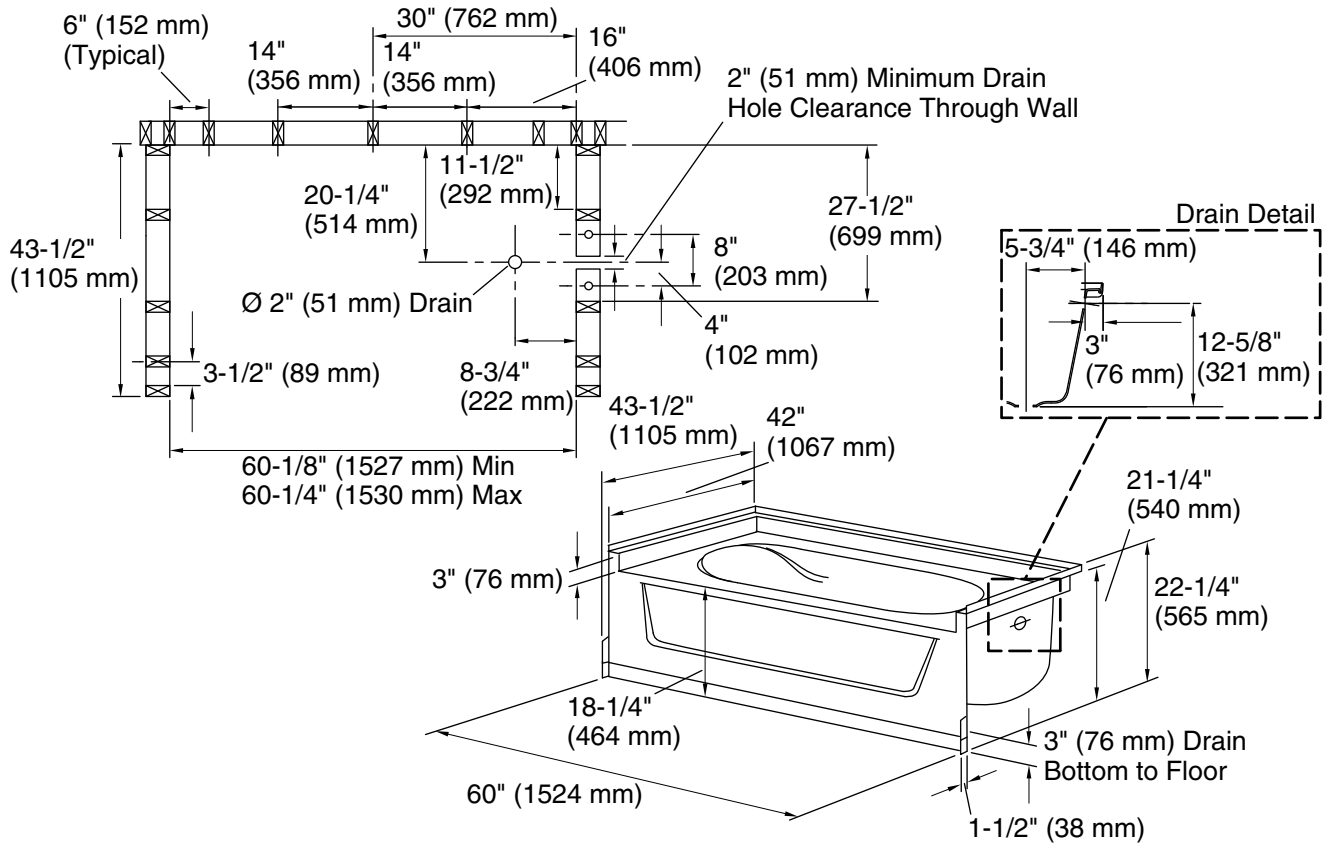

### Technical Information

All product dimensions are nominal.

Installation:	Three-wall alcove
Drain location:	Right
Basin area, bottom:	40" x 27" (1016 mm x 686 mm)
Basin area, top:	52" x 35" (1321 mm x 889 mm)
Water depth:	11" (279 mm)
Water capacity:	55 gal (208.2 L)
Minimum flat for door:	3-1/4" (83 mm)
Maximum door width:	58-1/2" (1486 mm)