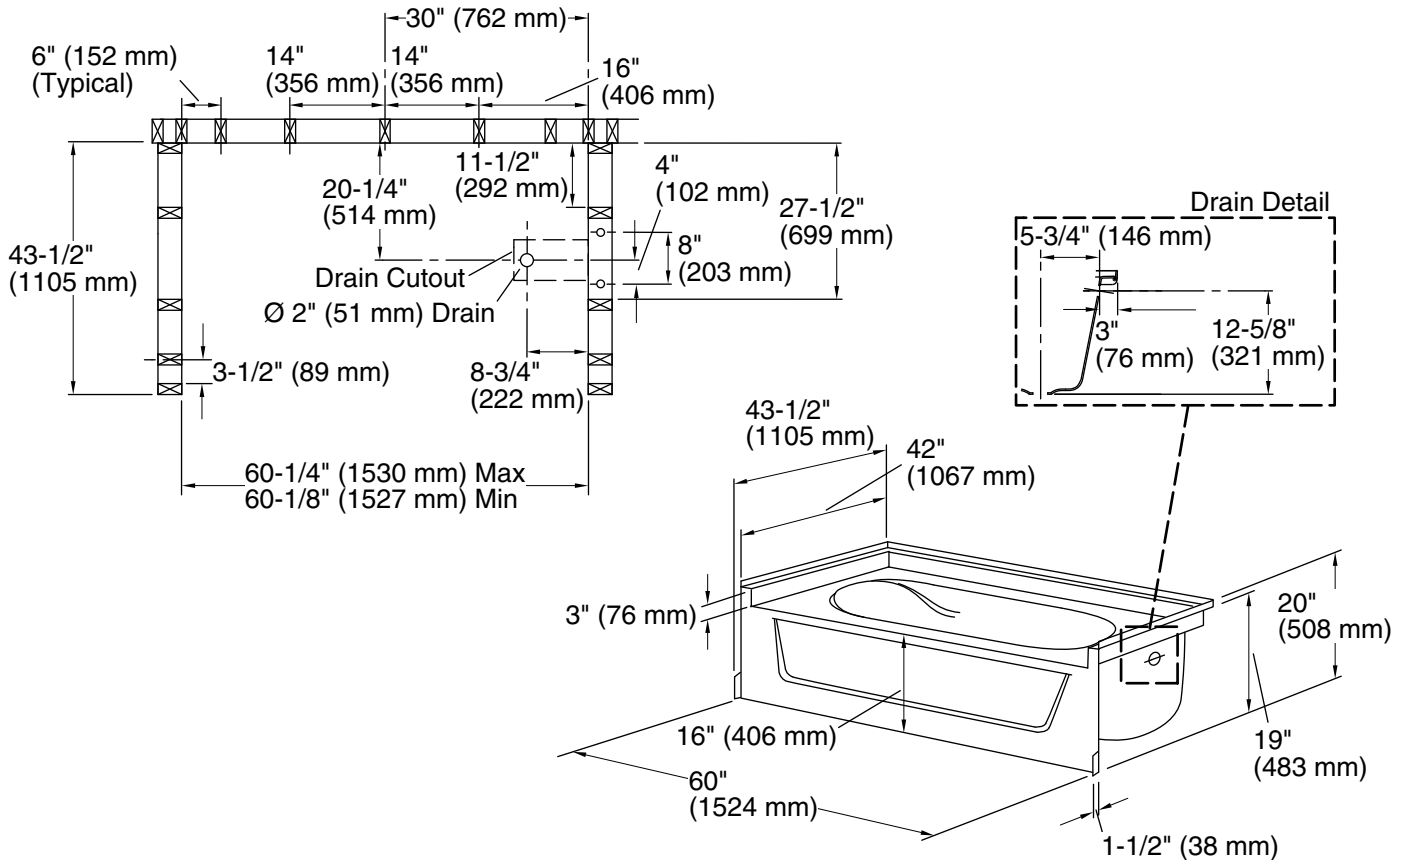

Ensemble™
60-1/4" x 42" bath
71111120

Features

- 16" apron.
- Suitable for tile-down applications.
- Compatible with Ensemble wall set (71114100 or 71114106)

Material

- Made from solid Vikrell® material for strength, durability, and lasting beauty.

For the most current Specification Sheet, go to www.sterlingplumbing.com.

Technical Information

All product dimensions are nominal.

Installation:	Three-wall alcove
Drain location:	Right
Basin area, bottom:	40" x 27" (1016 mm x 686 mm)
Basin area, top:	52" x 35" (1321 mm x 889 mm)
Water depth:	11" (279 mm)
Water capacity:	55 gal (208.2 L)
Minimum flat for door:	3-1/4" (83 mm)
Maximum door width:	58-1/2" (1486 mm)