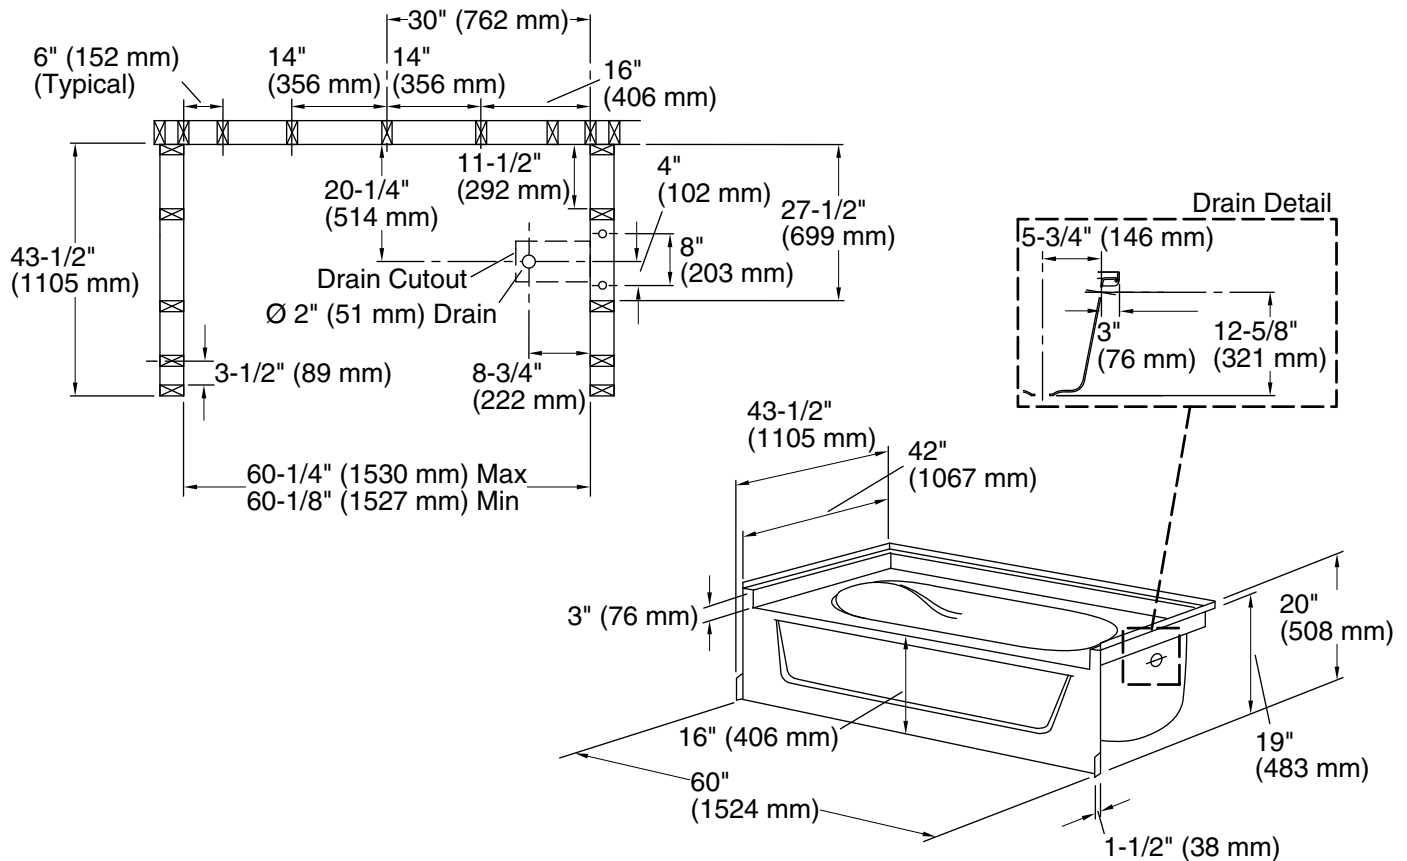

For the most current Specification Sheet, go to www.sterlingplumbing.com.

5-6-2020 10:13 - US

Technical Information

All product dimensions are nominal.

Installation:	Three-wall alcove
Drain location:	Right
Basin area, bottom:	40" x 27" (1016 mm x 686 mm)
Basin area, top:	52" x 35" (1321 mm x 889 mm)
Water depth:	11" (279 mm)
Water capacity:	55 gal (208.2 L)
Minimum flat for door:	3-1/4" (83 mm)
Maximum door width:	58-1/2" (1486 mm)