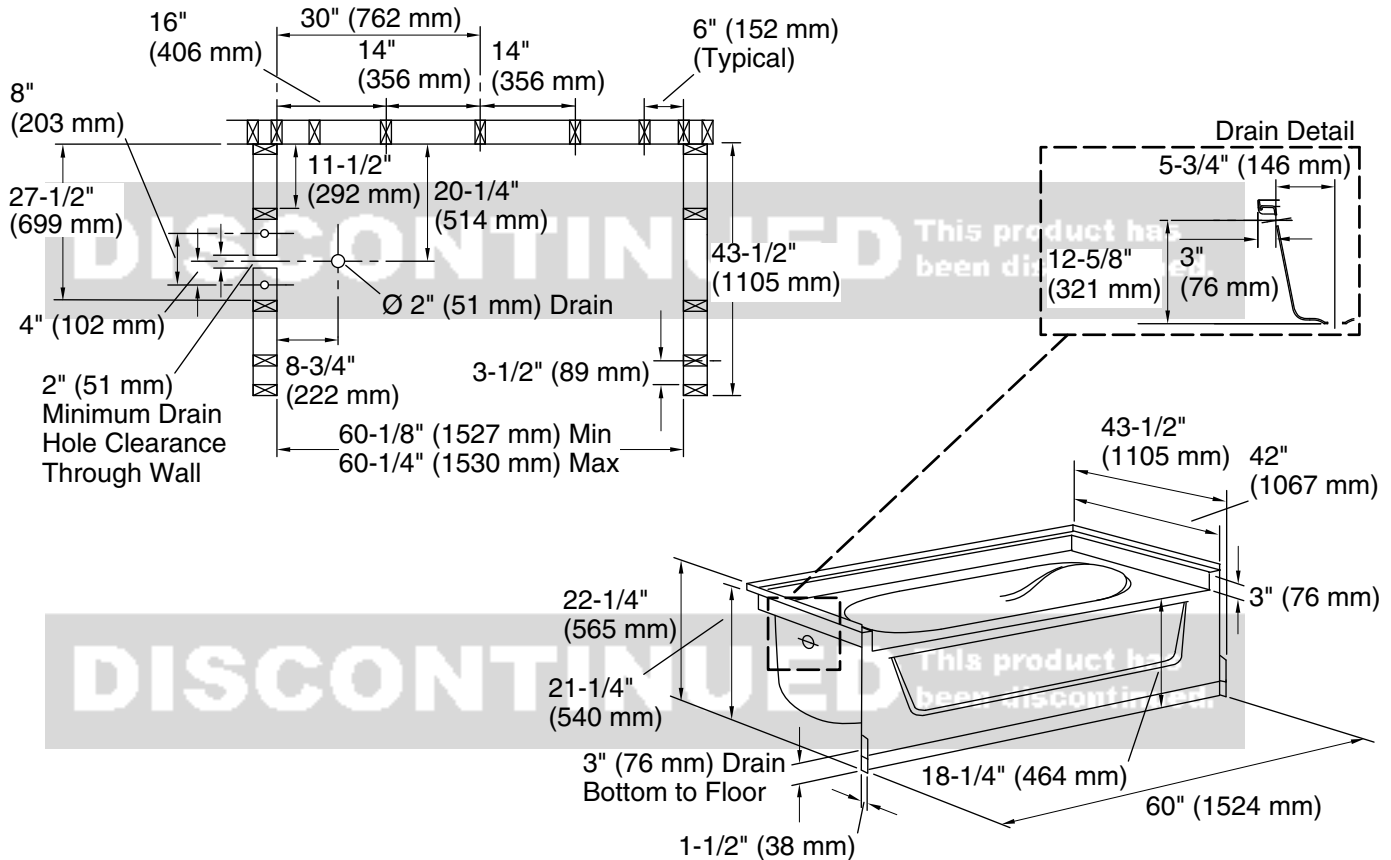

Technical Information

All product dimensions are nominal.

Installation:	Three-wall alcove
Drain location:	Left
Basin area, bottom:	40" x 27" (1016 mm x 686 mm)
Basin area, top:	52" x 35" (1321 mm x 889 mm)
Water depth:	11" (279 mm)
Water capacity:	55 gal (208.2 L)
Minimum flat for door:	3-1/4" (83 mm)
Maximum door width:	58-1/2" (1486 mm)

Notes

- Install this product according to the installation instructions.
- Studs should be positioned roughly as shown.
- Double studding is recommended for pivot shower door installations.
- ADA compliant when installed to the specific requirements of these regulations.