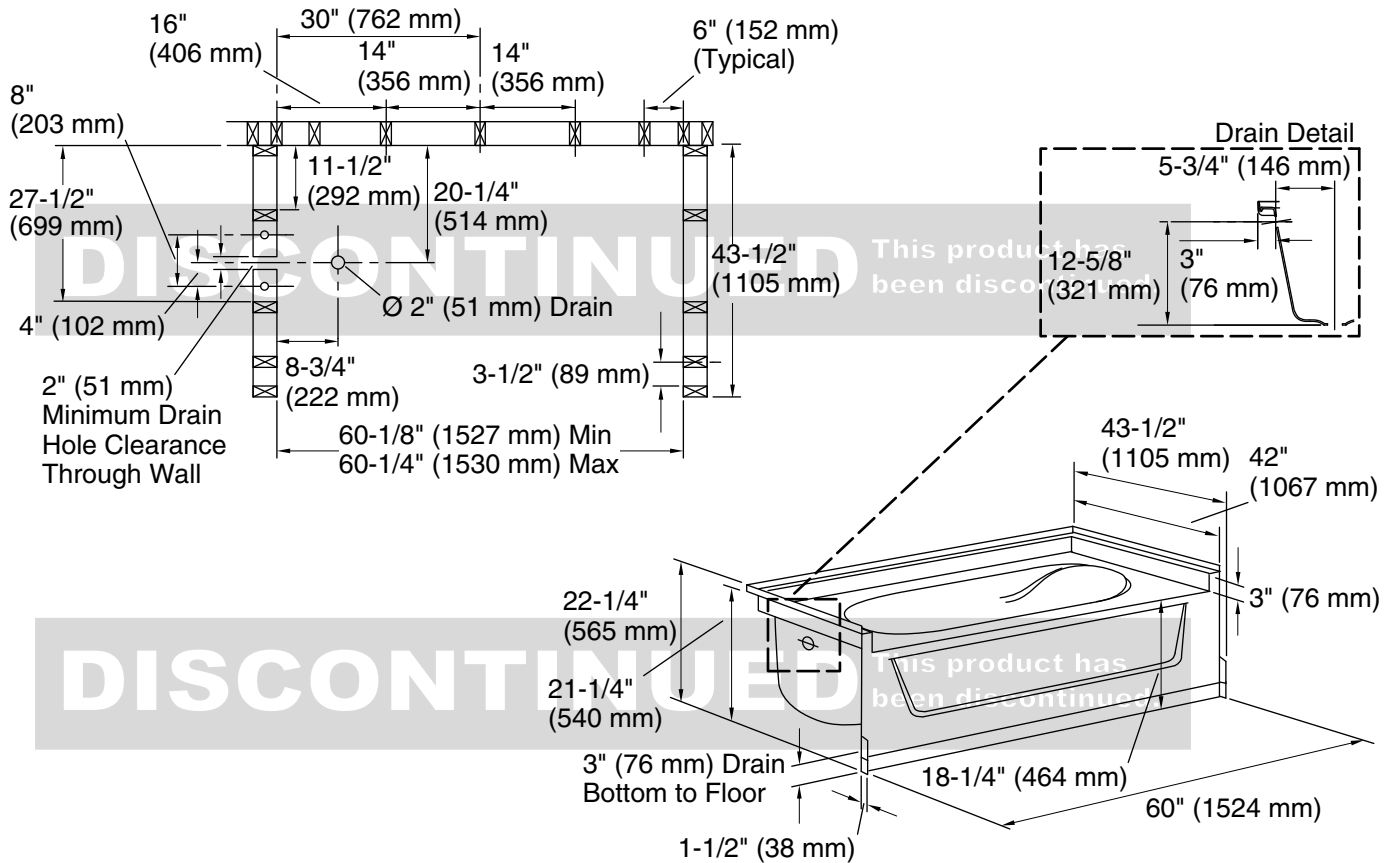

Ensemble™

60" x 42" AFD bath with access panel
71111119

Features

- 18-1/4 apron.
- Compatible with tile-down installation.
- Compatible with Ensemble wall set (71114100)
- 3" drain-to-floor clearance for above-floor drain installation.
- Removable access panel.

For the most current Specification Sheet, go to www.sterlingplumbing.com.

8-22-2020 12:50 - US

STERLING

A KOHLER COMPANY

Ensemble™

60" x 42" AFD bath with access panel

71111119

Technical Information

All product dimensions are nominal.

Installation: Three-wall alcove

Drain location: Left

Basin area, bottom: 40" x 27" (1016 mm x 686 mm)

Basin area, top: 52" x 35" (1321 mm x 889 mm)

Water depth: 11" (279 mm)

Water capacity: 55 gal (208.2 L)

Minimum flat for door: 3-1/4" (83 mm)

Maximum door width: 58-1/2" (1486 mm)

Notes

Install this product according to the installation instructions.

Studs should be positioned roughly as shown.