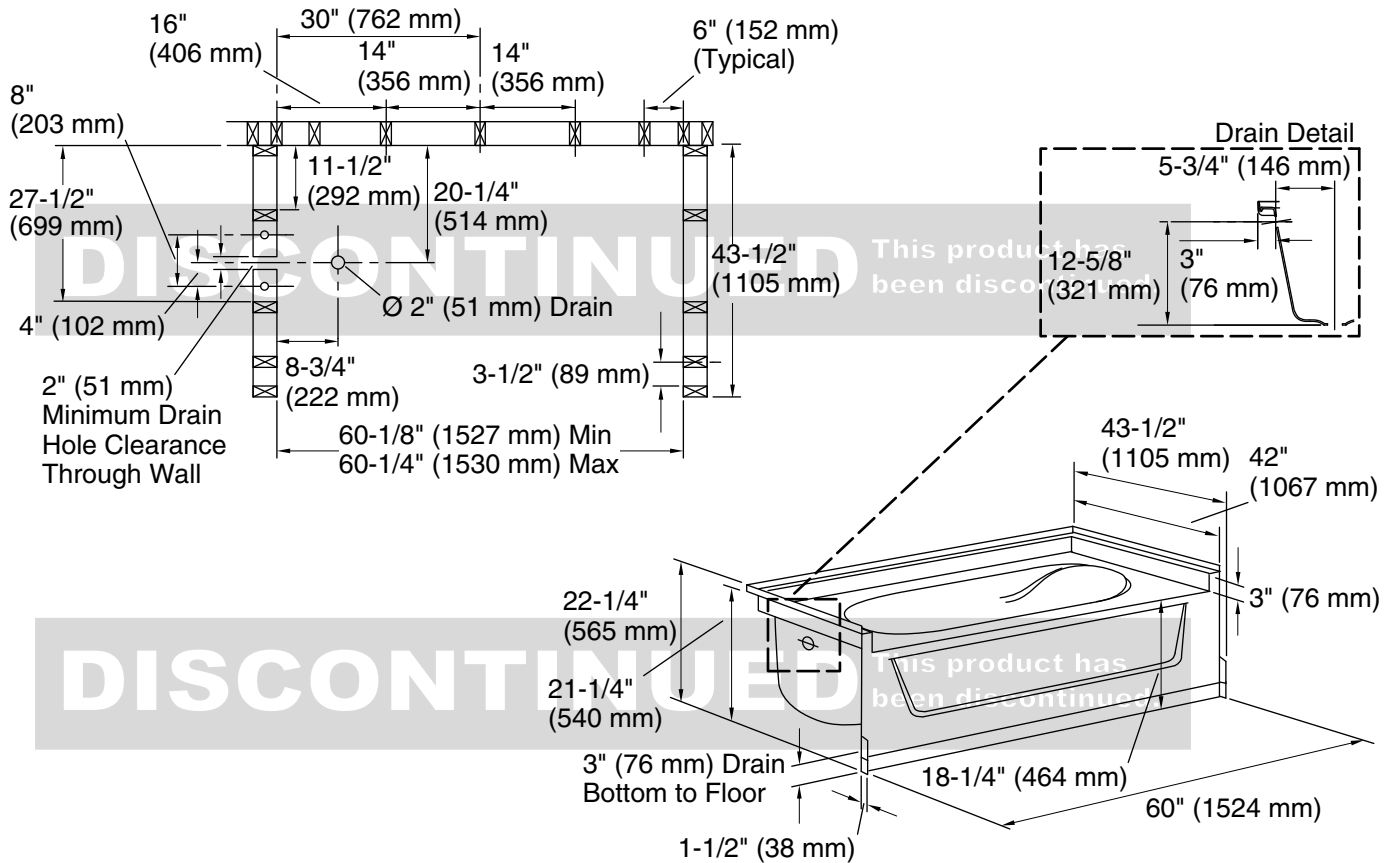

**Features**

- 18-1/4 apron.
- Compatible with tile-down installation.
- Compatible with Ensemble wall set (71114100)
- 3" drain-to-floor clearance for above-floor drain installation.
- Removable access panel.

### Technical Information

All product dimensions are nominal.

Installation: Three-wall alcove

Drain location: Left

Basin area, bottom: 40" x 27" (1016 mm x 686 mm)

Basin area, top: 52" x 35" (1321 mm x 889 mm)

Water depth: 11" (279 mm)

Water capacity: 55 gal (208.2 L)

Minimum flat for door: 3-1/4" (83 mm)

Maximum door width: 58-1/2" (1486 mm)