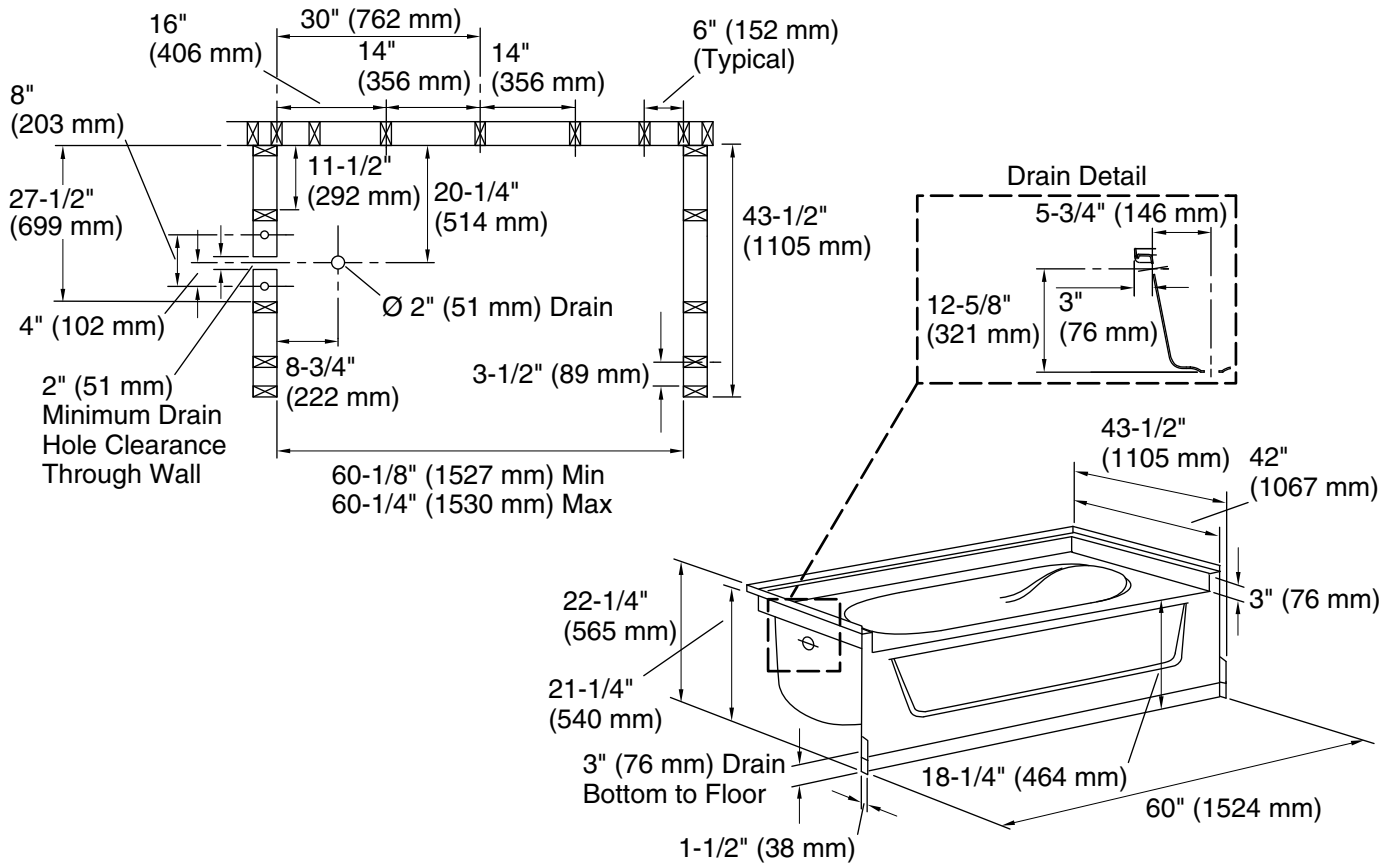

Ensemble™

60" x 42" Vikrell® bath, left above-floor drain
71111112

Features

- 18-1/4 apron
- Suitable for tile-down applications
- Compatible with Ensemble wall set (71114100 or 71114106)
- 3" (76 mm) drain-to-floor clearance for above-floor drain installation

Available Colors/Finishes

Color tiles intended for reference only.

Color	Code	Description
-------	------	-------------

	0	White
---	---	-------

Technical Information

All product dimensions are nominal.

Drain location:	Left
Basin area, bottom:	40" x 27" (1016 mm x 686 mm)
Basin area, top:	52" x 35" (1321 mm x 889 mm)
Water depth:	11" (279 mm)
Water capacity:	55 gal (208.2 L)
Maximum door width:	58-1/2" (1486 mm)

Notes

Install this product according to the installation instructions.

Studs should be positioned roughly as shown. Double studding is recommended for pivot shower door installations.

ADA compliant when installed to the specific requirements of these regulations.