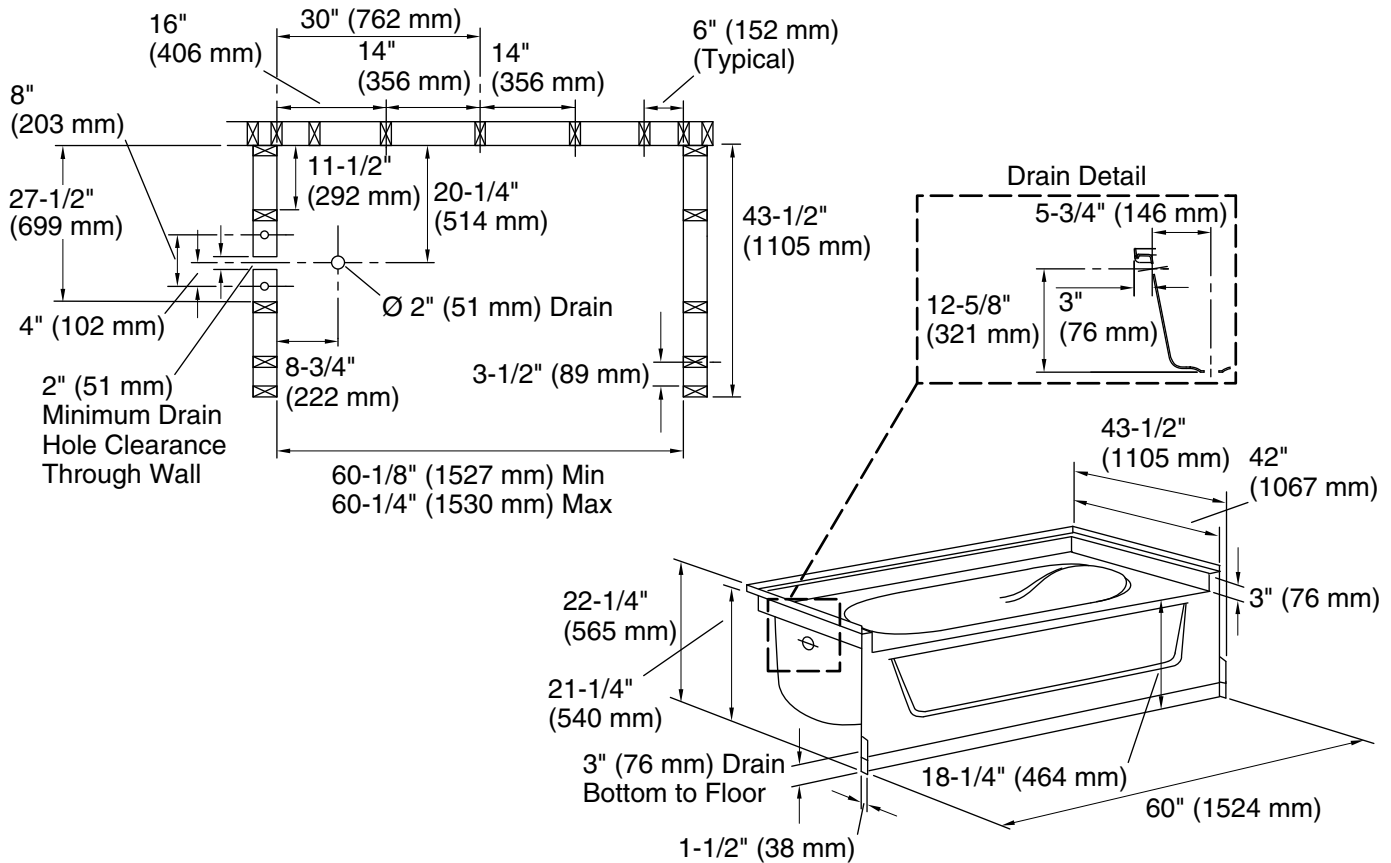

Ensemble™

60" x 42" AFD bath
71111112

Features

- 18-1/4 apron.
- Compatible with tile-down installation.
- Compatible with Ensemble wall set (71114100 or 71114106)
- 3" drain-to-floor clearance for above-floor drain installation.

For the most current Specification Sheet, go to www.sterlingplumbing.com.

5-6-2020 10:12 - US

Technical Information

All product dimensions are nominal.

Installation: Three-wall alcove

Drain location: Left

Basin area, bottom: 40" x 27" (1016 mm x 686 mm)

Basin area, top: 52" x 35" (1321 mm x 889 mm)

Water depth: 11" (279 mm)

Water capacity: 55 gal (208.2 L)

Minimum flat for door: 3-1/4" (83 mm)

Maximum door width: 58-1/2" (1486 mm)

Notes

Install this product according to the installation instructions.