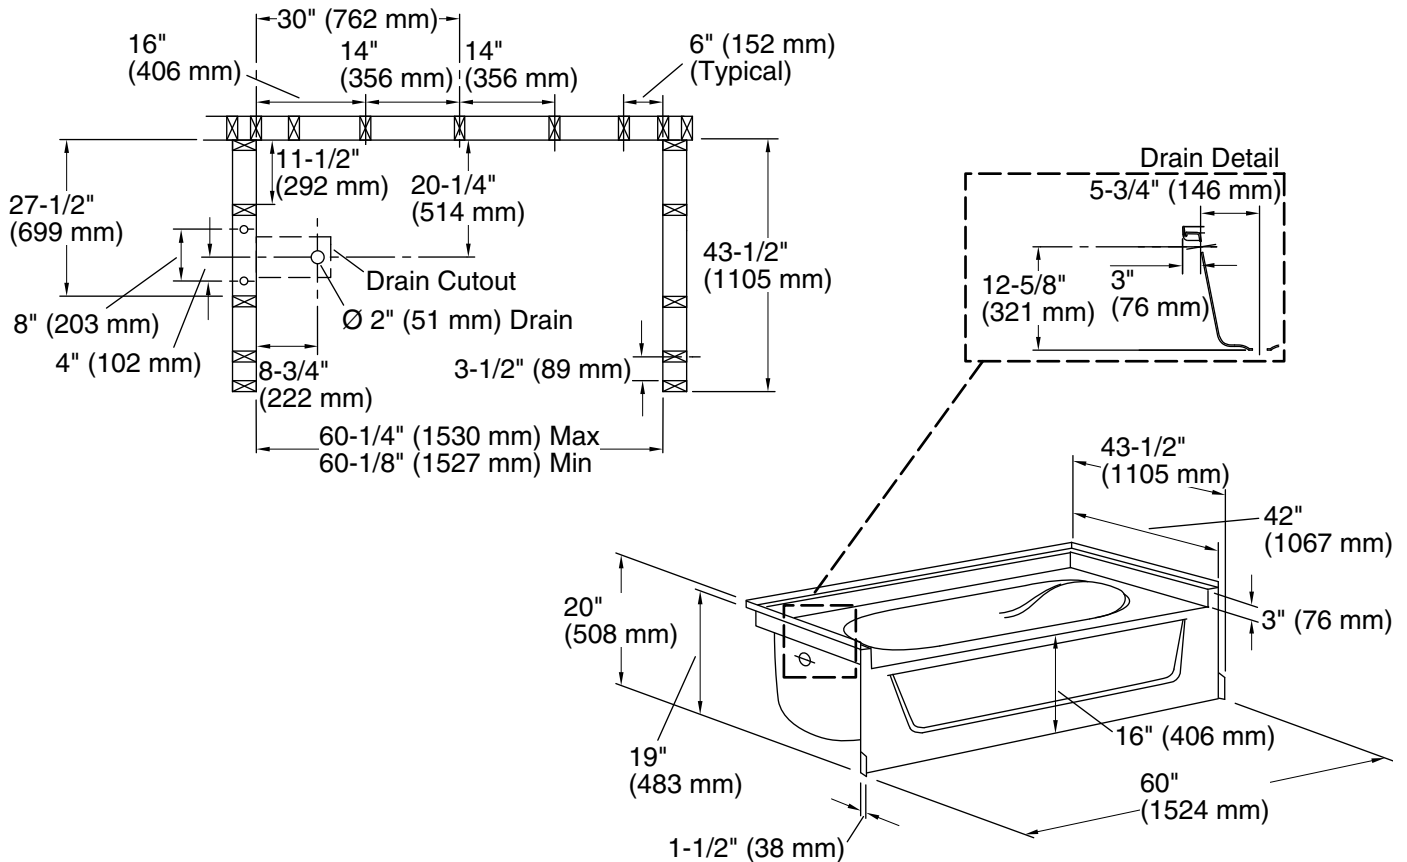

For the most current Specification Sheet, go to [www.sterlingplumbing.com](http://www.sterlingplumbing.com).

**Technical Information**

All product dimensions are nominal.

Installation:	Three-wall alcove
Drain location:	Left
Basin area, bottom:	40" x 27" (1016 mm x 686 mm)
Basin area, top:	52" x 35" (1321 mm x 889 mm)
Water depth:	11" (279 mm)
Water capacity:	55 gal (208.2 L)
Minimum flat for door:	3-1/4" (83 mm)
Maximum door width:	58-1/2" (1486 mm)