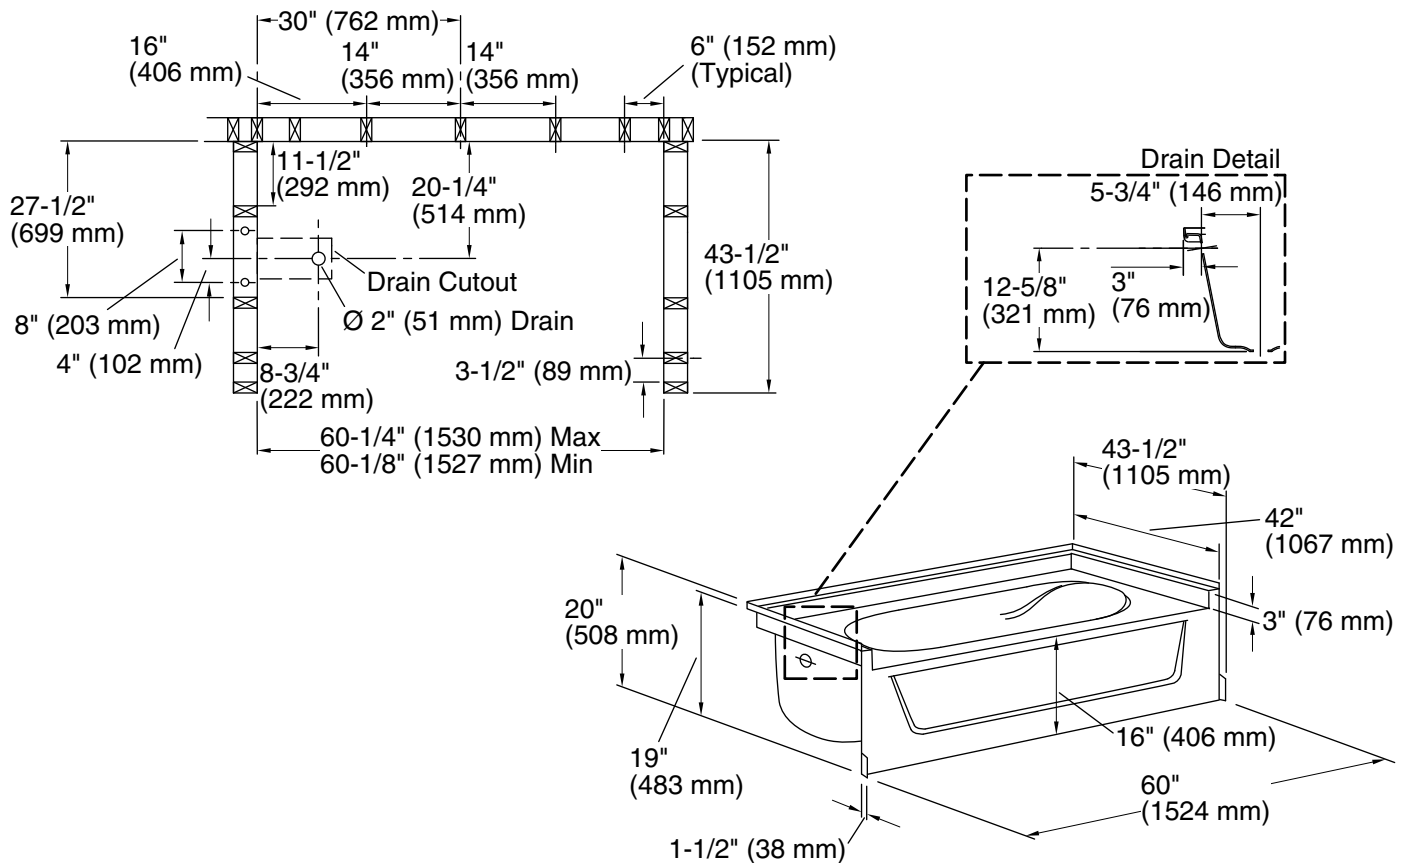

For the most current Specification Sheet, go to www.sterlingplumbing.com.

5-6-2020 10:12 - US

Technical Information

All product dimensions are nominal.

Installation: Three-wall alcove

Drain location: Left

Basin area, bottom: 40" x 27" (1016 mm x 686 mm)

Basin area, top: 52" x 35" (1321 mm x 889 mm)

Water depth: 11" (279 mm)

Water capacity: 55 gal (208.2 L)

Minimum flat for door: 3-1/4" (83 mm)

Maximum door width: 58-1/2" (1486 mm)

Notes

Install this product according to the installation instructions.