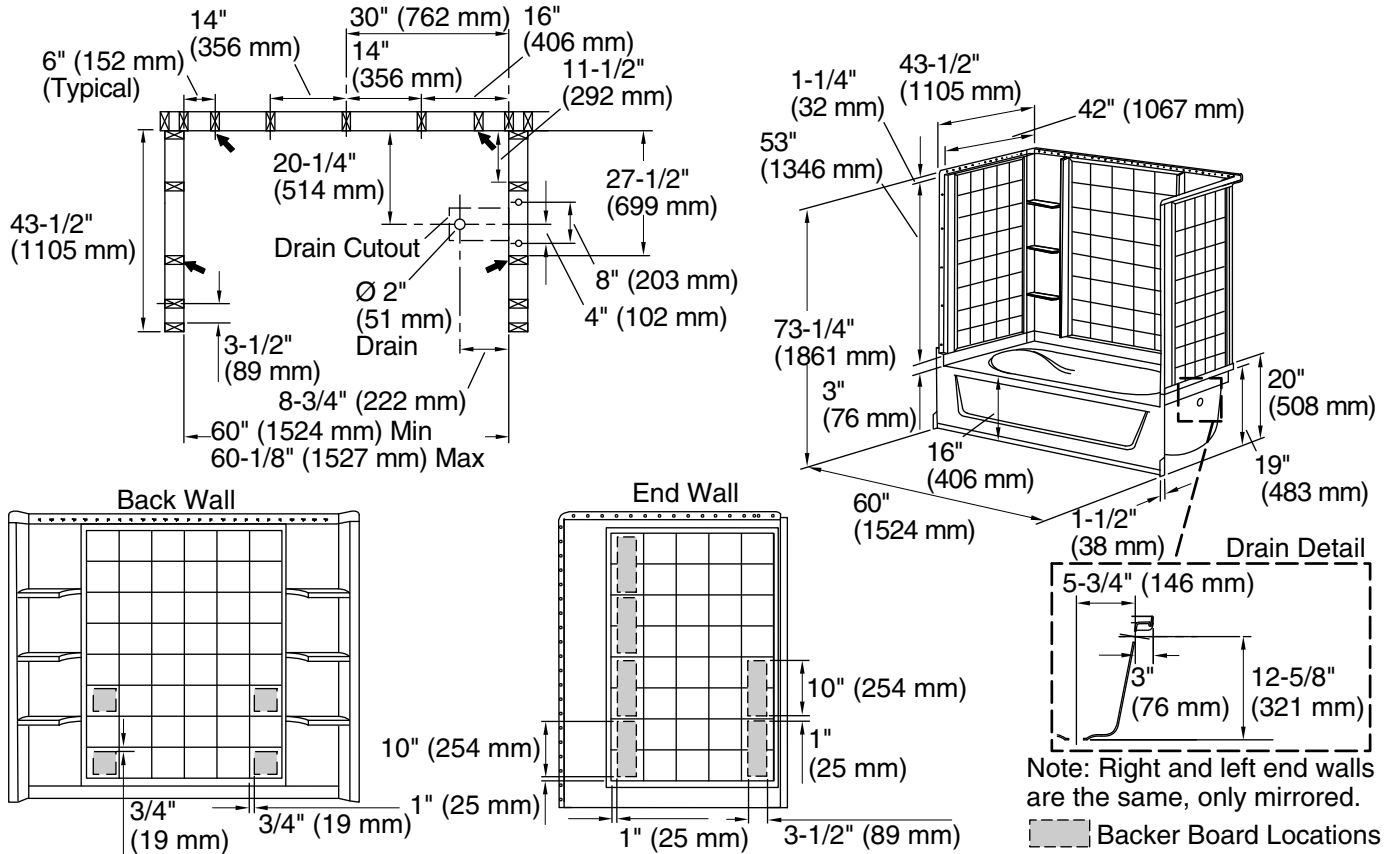

Available Colors/Finishes

Color tiles intended for reference only.

Color	Code	Description
	0	White
	96	KOHLER Biscuit

Technical Information

All product dimensions are nominal.

- Installation: Three-wall alcove
 Drain location: Right
 Basin area, bottom: 40" x 27" (1016 mm x 686 mm)
 Basin area, top: 52" x 35" (1321 mm x 889 mm)
 Water depth: 11" (279 mm)
 Water capacity: 45 gal (170.3 L)
 Minimum flat for door: 3-1/4" (83 mm)
 Maximum door height: 55-3/4" (1416 mm)
 Maximum door width: 58-1/2" (1486 mm)