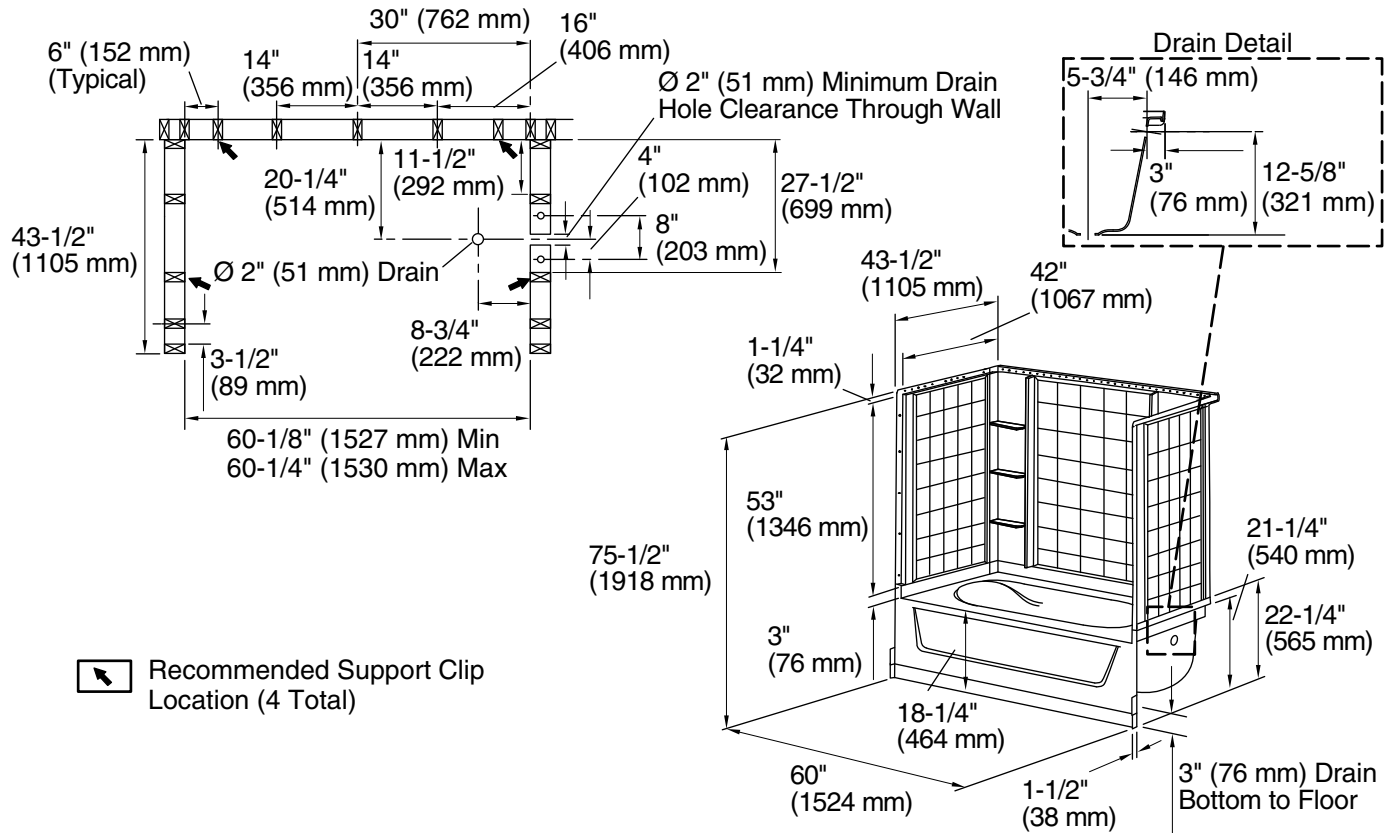

Ensemble™

60" x 42" AFD tile bath/shower
71110122

Features

- 18-1/4 apron.
- Tongue-and-groove walls with snap-together installation.
- Tile look.
- Corner shelves; built-in armrests and contoured back.
- 3" drain-to-floor clearance for above-floor drain installation.

- K-23726 Drain treatment
- K-23733 Vikrell® cleaner

Included Components

Product consists of:

- 71114100 60" x 43-1/2" tile bath/shower wall set
- 71111122 60" x 43" AFD bath with right-hand drain

Codes/Standards

Available Colors/Finishes

Color tiles intended for reference only.

Color	Code	Description
	0	White
	96	KOHLER Biscuit

Technical Information

All product dimensions are nominal.

Installation:	Three-wall alcove
Drain location:	Right
Basin area, bottom:	40" x 27" (1016 mm x 686 mm)
Basin area, top:	52" x 35" (1321 mm x 889 mm)
Water depth:	11" (279 mm)
Water capacity:	55 gal (208.2 L)
Minimum flat for door:	3-1/4" (83 mm)
Maximum door height:	55-3/4" (1416 mm)
Maximum door width:	58-1/2" (1486 mm)